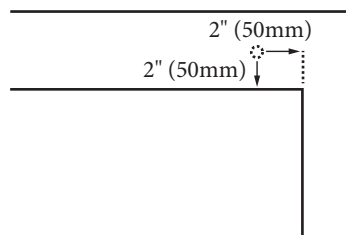

For clarification, please contact Madeli Customer Care at (800)-819-6988 or (305)-718-8817 Ext. 1

All dimensions are approximate and subject to standard tolerance. Specifications subject to change without prior notice.