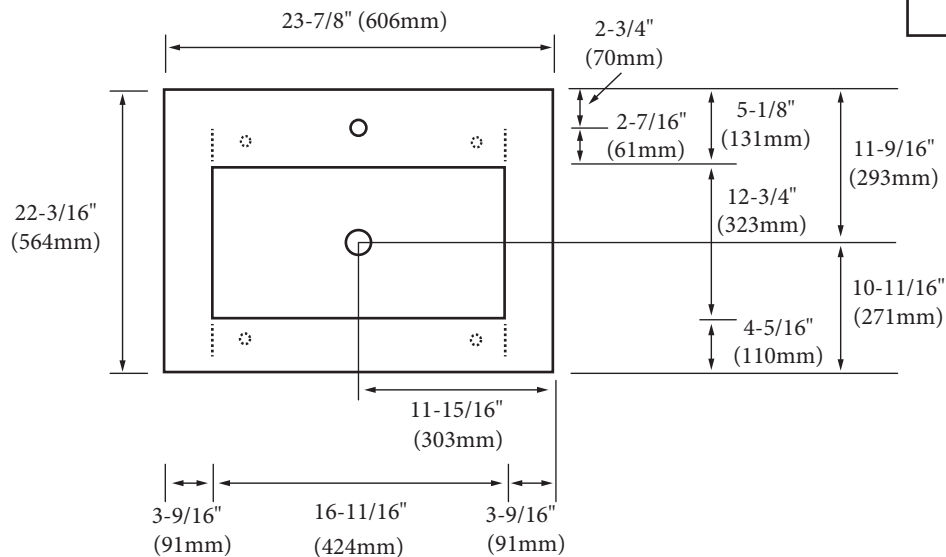

TOP VIEW

CLIP PRE-DRILLED HOLE POSITION