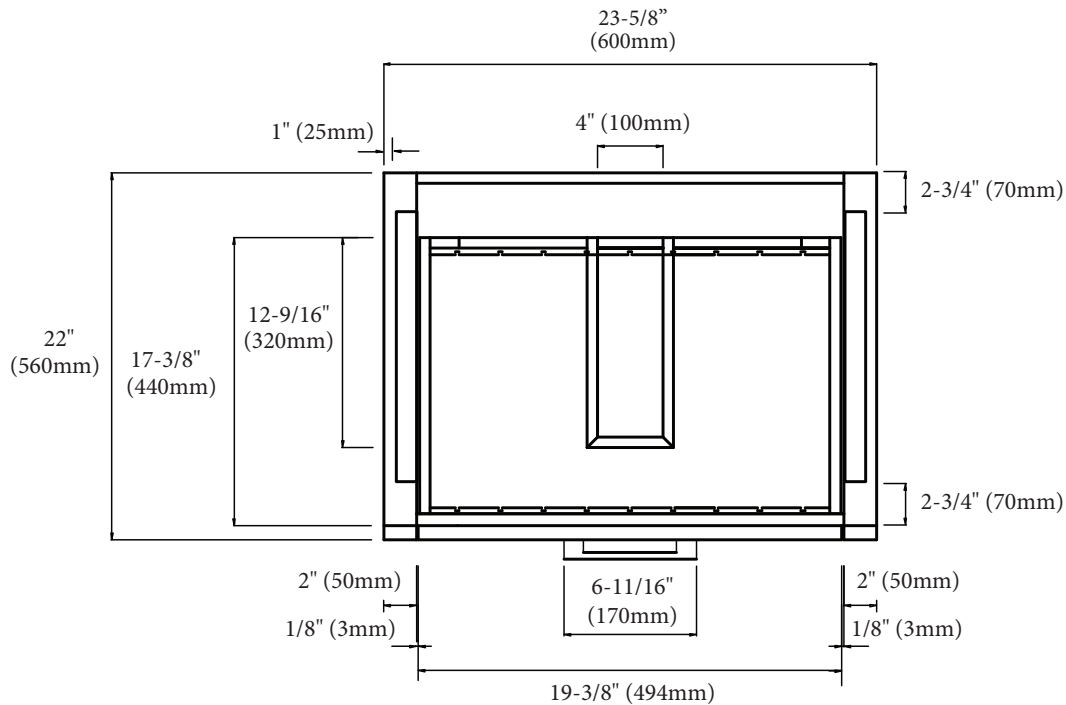

Retro - 24"

Specification & Installation Guide

Features

- Free Standing 24" vanity: 33" (839mm)H x 22"(560mm)D x 23-5/8" (600mm)W
- Furniture grade plywood layered with solid wood veneer and protected with several coats of polyurethane (No particle board or MDF used).
- Matching finish inside out
- Two 18" adjustable drawers with full-extension soft-close European hardware.
- Bottom drawers offers includes adjustable tempered glass dividers.
- Handle : Polished chrome or brushed nickel.

Package Dimensions

28" x 26" x 35"

Weight

89 lbs. / 41 kgs.

SIDE VIEW

Retro - 24"

Specification & Installation Guide

TOP VIEW

BACK VIEW

Retro - 24"

Specification & Installation Guide

FRONT VIEW

ROUGH-IN DIMENSIONS