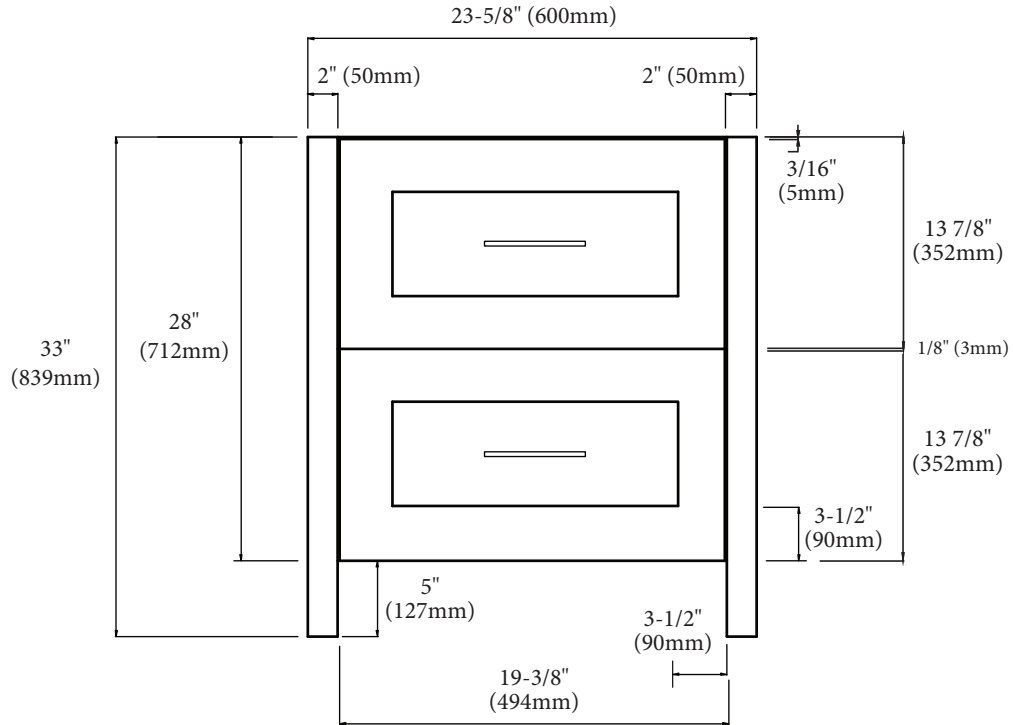

Retro - 24"

Specification & Installation Guide

Features

- Free Standing 24" vanity: 33" (839mm)H x 22"(560mm)D x 23-5/8" (600mm)W
- Furniture grade plywood layered with solid wood veneer and protected with several coats of polyurethane (No particle board or MDF used).
- Matching finish inside out
- Two 18" adjustable drawers with full-extension soft-close European hardware.
- Bottom drawers offers includes adjustable tempered glass dividers.
- Handle : Polished chrome or brushed nickel.

Package Dimensions

28" x 26" x 35"

Weight

89 lbs. / 41 kgs.

SIDE VIEW

Retro - 24"

Specification & Installation Guide

TOP VIEW

BACK VIEW

Retro - 24"

Specification & Installation Guide

FRONT VIEW

ROUGH-IN DIMENSIONS