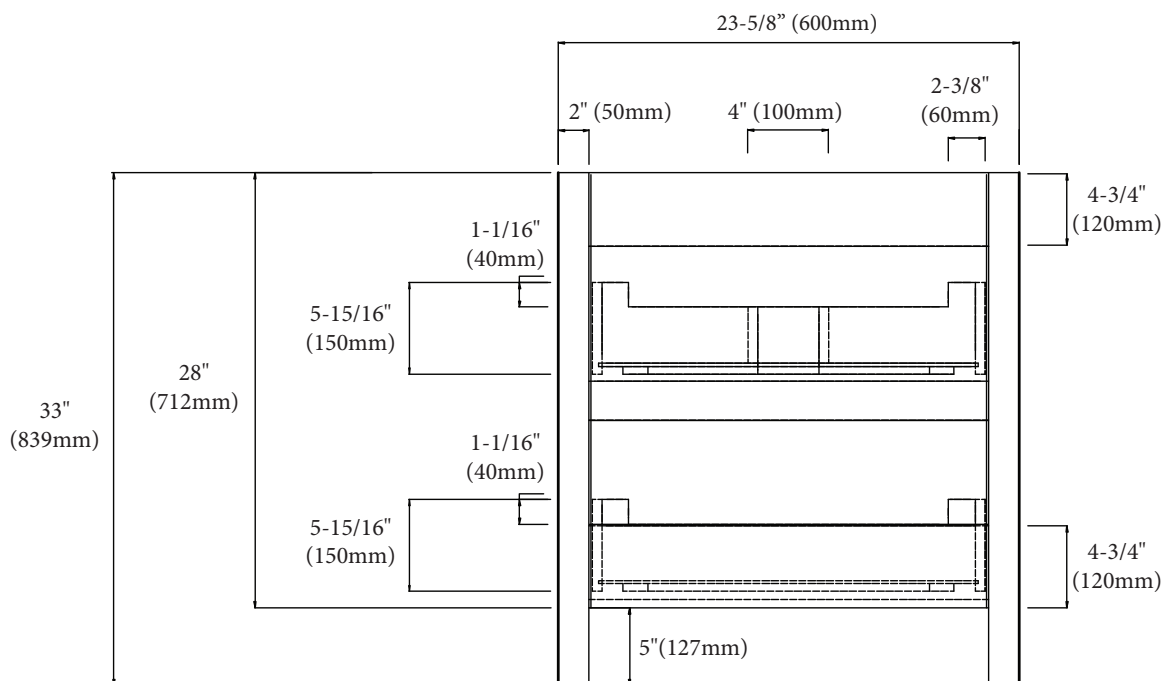

Retro - 24"

Specification & Installation Guide

Features

- Free Standing 24" vanity: 33" (839mm)H x 22"(560mm)D x 23-5/8" (600mm)W
- Furniture grade plywood layered with solid wood veneer and protected with several coats of polyurethane (No particle board or MDF used).
- Matching finish inside out
- Two 18" adjustable drawers with full-extension soft-close European hardware.
- Bottom drawers offers includes adjustable tempered glass dividers.
- Handle : Polished chrome or brushed nickel.

Package Dimensions

28" x 26" x 35"

Weight

89 lbs. / 41 kgs.

SIDE VIEW

Retro - 24"

Specification & Installation Guide

TOP VIEW

BACK VIEW

Retro - 24"

Specification & Installation Guide

FRONT VIEW

ROUGH-IN DIMENSIONS