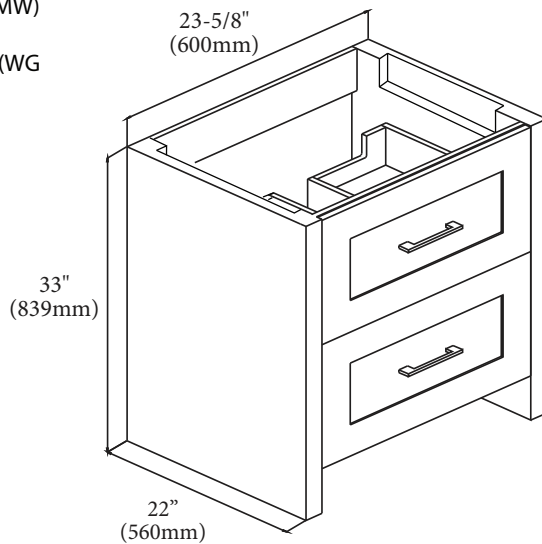

Retro - 24"

Specification & Installation Guide

Features

- Free Standing 24" vanity: 33" (839mm)H x 22"(560mm)D x 23-5/8" (600mm)W
- Furniture grade plywood layered with solid wood veneer and protected with several coats of polyurethane (No particle board or MDF used).
- Matching finish inside out
- Two 18" adjustable drawers with full-extension soft-close European hardware.
- Bottom drawers offers includes adjustable tempered glass dividers.
- Handle : Polished chrome or brushed nickel.

Colors/Finishes

- Cashmere (CM)
- Matte White (MW)
- Walnut (WA)
- Whisper Grey (WG)