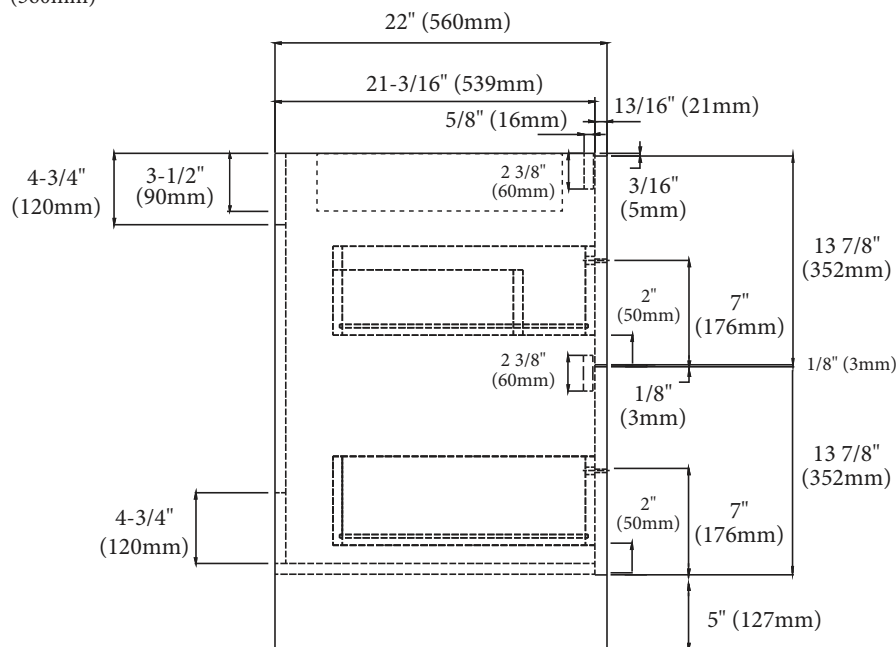

Retro - 24"

Specification & Installation Guide

Features

- Free Standing 24" vanity: 33" (839mm)H x 22"(560mm)D x 23-5/8" (600mm)W
- Furniture grade plywood layered with solid wood veneer and protected with several coats of polyurethane (No particle board or MDF used).
- Matching finish inside out
- Two 18" adjustable drawers with full-extension soft-close European hardware.
- Bottom drawers offers includes adjustable tempered glass dividers.
- Handle : Polished chrome or brushed nickel.

Package Dimensions

28" x 26" x 35"

Weight

89 lbs. / 41 kgs.

SIDE VIEW

Retro - 24"

Specification & Installation Guide

TOP VIEW

BACK VIEW

Retro - 24"

Specification & Installation Guide

FRONT VIEW

ROUGH-IN DIMENSIONS