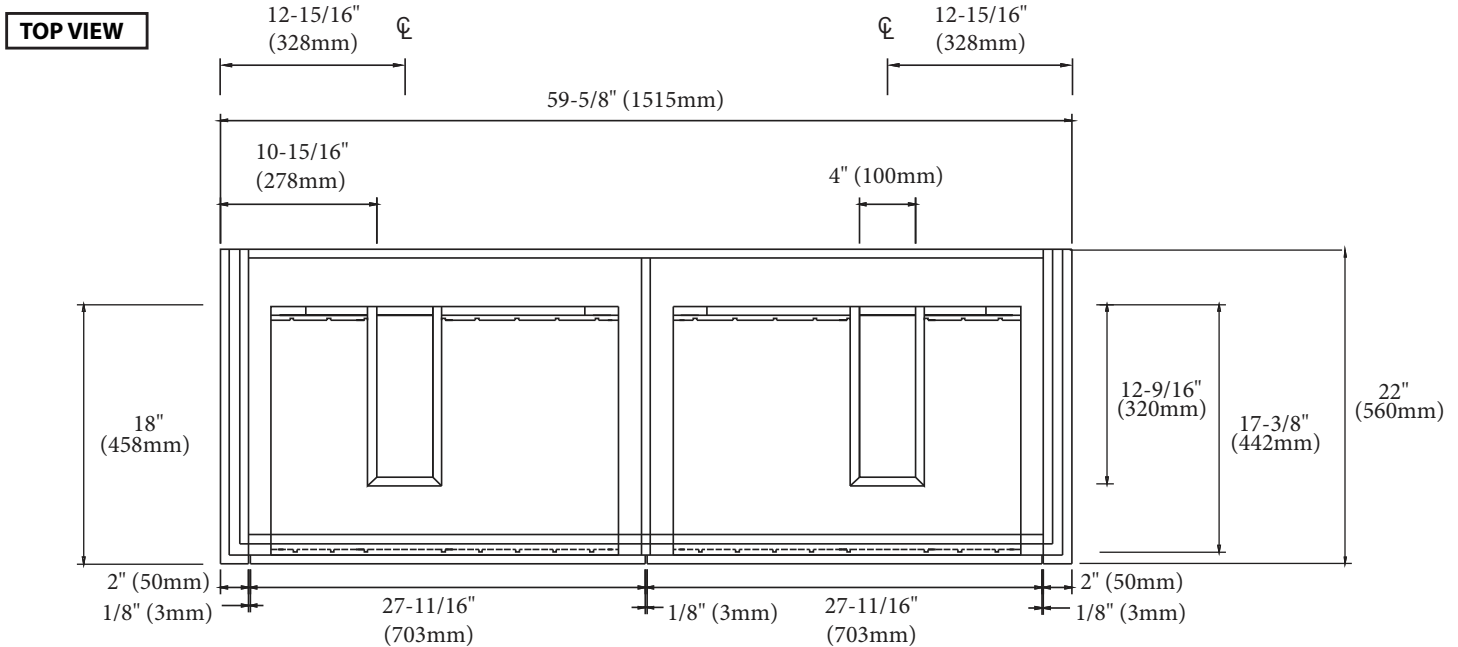

Metro - 60" Double Bowl

Specification & Installation Guide

Features

- Free standing 60" vanity : 33"(838mm)H x 22"(560mm)D x 59-5/8" (1515mm)W
- Furniture grade plywood layered with solid wood veneer and protected with several coats of polyurethane (No particle board or MDF used)
- Matching finish inside out
- Four fully adjustable drawers with full-extension soft-close European hardware
- Drawers include adjustable tempered glass dividers and retainers
- Feet option: 4 L-feet or 2 S-feet in polished chrome or brushed nickel.

Package Dimensions

64" x 26" x 30"

Weight

237 lbs. / 108kgs

SIDE VIEW

Metro - 60" Double Bowl

Specification & Installation Guide

Metro - 60" Double Bowl

Specification & Installation Guide

FRONT VIEW

ROUGH-IN DIMENSIONS

Metro - 60" Double Bowl

Specification & Installation Guide

INSTALLATION INSTRUCTIONS

1. Install legs

1. Place feet in indicated positions.
2. Mark screw locations.
3. Pre-drill holes with 5/64, 3/32 or 7/64 drill bit about 1/2" deep.
4. **DO NOT OVER TIGHTEN THE SCREWS. DOING SO WILL SPLIT THE WOOD SIDE PANEL.**
5. If using a regular battery drill, set clutch to minimum and increase setting as needed.
6. **DO NOT USE AN IMPACT DRILL. IT WILL SPLIT THE WOOD SIDE PANEL.**