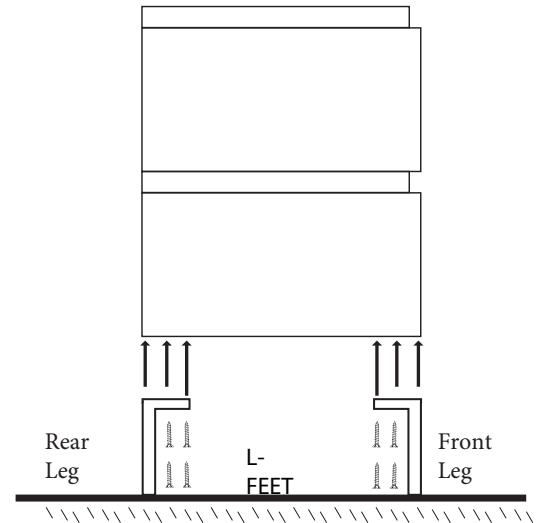

Metro - 60" Double Bowl

Specification & Installation Guide

Features

- Free standing 60" vanity : 33"(838mm)H x 22"(560mm)D x 59-5/8" (1515mm)W
- Furniture grade plywood layered with solid wood veneer and protected with several coats of polyurethane (No particle board or MDF used)
- Matching finish inside out
- Four fully adjustable drawers with full-extension soft-close European hardware
- Drawers include adjustable tempered glass dividers and retainers
- Feet option: 4 L-feet or 2 S-feet in polished chrome or brushed nickel.

Package Dimensions

64" x 26" x 30"

Weight

237 lbs. / 108kgs

SIDE VIEW

Metro - 60" Double Bowl

Specification & Installation Guide

Metro - 60" Double Bowl

Specification & Installation Guide

FRONT VIEW

ROUGH-IN DIMENSIONS

Metro - 60" Double Bowl

Specification & Installation Guide

INSTALLATION INSTRUCTIONS

1. Install legs

1. Place feet in indicated positions.
2. Mark screw locations.
3. Pre-drill holes with 5/64, 3/32 or 7/64 drill bit about 1/2" deep.
4. **DO NOT OVER TIGHTEN THE SCREWS. DOING SO WILL SPLIT THE WOOD SIDE PANEL.**
5. If using a regular battery drill, set clutch to minimum and increase setting as needed.
6. **DO NOT USE AN IMPACT DRILL. IT WILL SPLIT THE WOOD SIDE PANEL.**

2. L- Feet installation

3. S- Feet installation

4. Install countertop with Silicone

For clarification, please contact Madeli Customer Care at (800)-819-6988 or (305)-718-8817 Ext. 1

All dimensions are approximate and subject to standard tolerance. Specifications subject to change without prior notice.