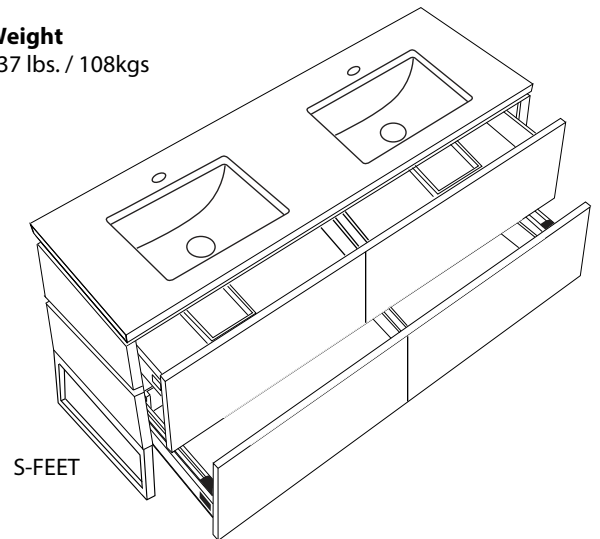

Metro - 60" Double Bowl

Specification & Installation Guide

Features

- Free standing 60" vanity : 33"(838mm)H x 22"(560mm)D x 59-5/8" (1515mm)W
- Furniture grade plywood layered with solid wood veneer and protected with several coats of polyurethane (No particle board or MDF used)
- Matching finish inside out
- Four fully adjustable drawers with full-extension soft-close European hardware
- Drawers include adjustable tempered glass dividers and retainers
- Feet option: 4 L-feet or 2 S-feet in polished chrome or brushed nickel.

Package Dimensions

64" x 26" x 30"

Weight

237 lbs. / 108kgs

SIDE VIEW

Metro - 60" Double Bowl

Specification & Installation Guide

Metro - 60" Double Bowl

Specification & Installation Guide

FRONT VIEW

ROUGH-IN DIMENSIONS

Metro - 60" Double Bowl

Specification & Installation Guide

INSTALLATION INSTRUCTIONS

1. Install legs

1. Place feet in indicated positions.
2. Mark screw locations.
3. Pre-drill holes with 5/64, 3/32 or 7/64 drill bit about 1/2" deep.
4. **DO NOT OVER TIGHTEN THE SCREWS. DOING SO WILL SPLIT THE WOOD SIDE PANEL.**
5. If using a regular battery drill, set clutch to minimum and increase setting as needed.
6. **DO NOT USE AN IMPACT DRILL. IT WILL SPLIT THE WOOD SIDE PANEL.**