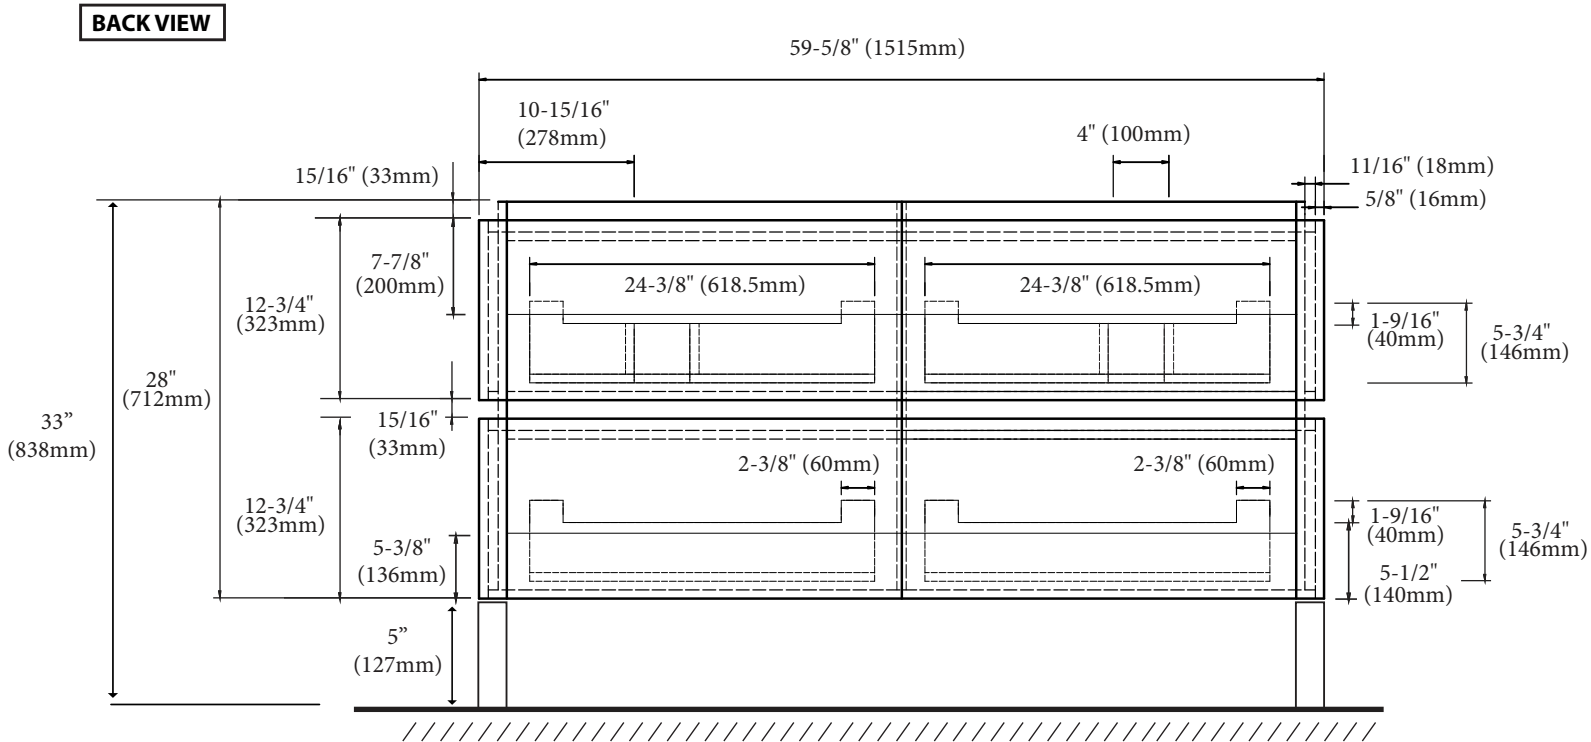

Metro - 60" Double Bowl

Specification & Installation Guide

Features

- Free standing 60" vanity : 33"(838mm)H x 22"(560mm)D x 59-5/8" (1515mm)W
- Furniture grade plywood layered with solid wood veneer and protected with several coats of polyurethane (No particle board or MDF used)
- Matching finish inside out
- Four fully adjustable drawers with full-extension soft-close European hardware
- Drawers include adjustable tempered glass dividers and retainers
- Feet option: 4 L-feet or 2 S-feet in polished chrome or brushed nickel.

Package Dimensions

64" x 26" x 30"

Weight

237 lbs. / 108kgs

SIDE VIEW

Metro - 60" Double Bowl

Specification & Installation Guide

Metro - 60" Double Bowl

Specification & Installation Guide

FRONT VIEW

ROUGH-IN DIMENSIONS

Metro - 60" Double Bowl

Specification & Installation Guide

INSTALLATION INSTRUCTIONS

1. Install legs

1. Place feet in indicated positions.
2. Mark screw locations.
3. Pre-drill holes with 5/64, 3/32 or 7/64 drill bit about 1/2" deep.
4. **DO NOT OVER TIGHTEN THE SCREWS. DOING SO WILL SPLIT THE WOOD SIDE PANEL.**
5. If using a regular battery drill, set clutch to minimum and increase setting as needed.
6. **DO NOT USE AN IMPACT DRILL. IT WILL SPLIT THE WOOD SIDE PANEL.**