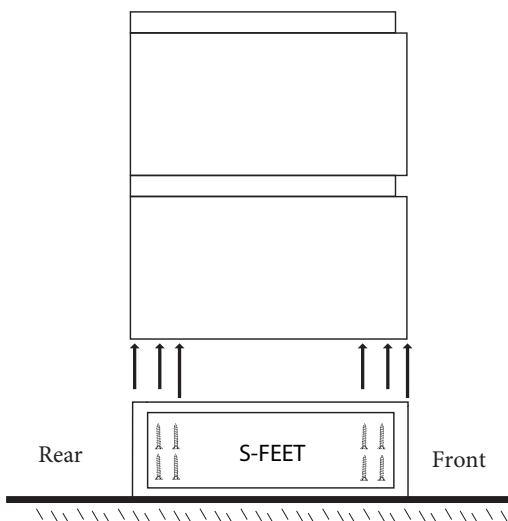

Metro - 60" Double Bowl

Specification & Installation Guide

Features

- Free standing 60" vanity : 33"(838mm)H x 22"(560mm)D x 59-5/8" (1515mm)W
- Furniture grade plywood layered with solid wood veneer and protected with several coats of polyurethane (No particle board or MDF used)
- Matching finish inside out
- Four fully adjustable drawers with full-extension soft-close European hardware
- Drawers include adjustable tempered glass dividers and retainers
- Feet option: 4 L-feet or 2 S-feet in polished chrome or brushed nickel.

Package Dimensions

64" x 26" x 30"

Weight

237 lbs. / 108kgs

SIDE VIEW

Metro - 60" Double Bowl

Specification & Installation Guide

Metro - 60" Double Bowl

Specification & Installation Guide

FRONT VIEW

ROUGH-IN DIMENSIONS

Metro - 60" Double Bowl

Specification & Installation Guide

INSTALLATION INSTRUCTIONS

1. Install legs

1. Place feet in indicated positions.
2. Mark screw locations.
3. Pre-drill holes with 5/64, 3/32 or 7/64 drill bit about 1/2" deep.
4. **DO NOT OVER TIGHTEN THE SCREWS. DOING SO WILL SPLIT THE WOOD SIDE PANEL.**
5. If using a regular battery drill, set clutch to minimum and increase setting as needed.
6. **DO NOT USE AN IMPACT DRILL. IT WILL SPLIT THE WOOD SIDE PANEL.**

2. L- Feet installation

3. S- Feet installation

4. Install countertop with Silicone

For clarification, please contact Madeli Customer Care at (800)-819-6988 or (305)-718-8817 Ext. 1

All dimensions are approximate and subject to standard tolerance. Specifications subject to change without prior notice.