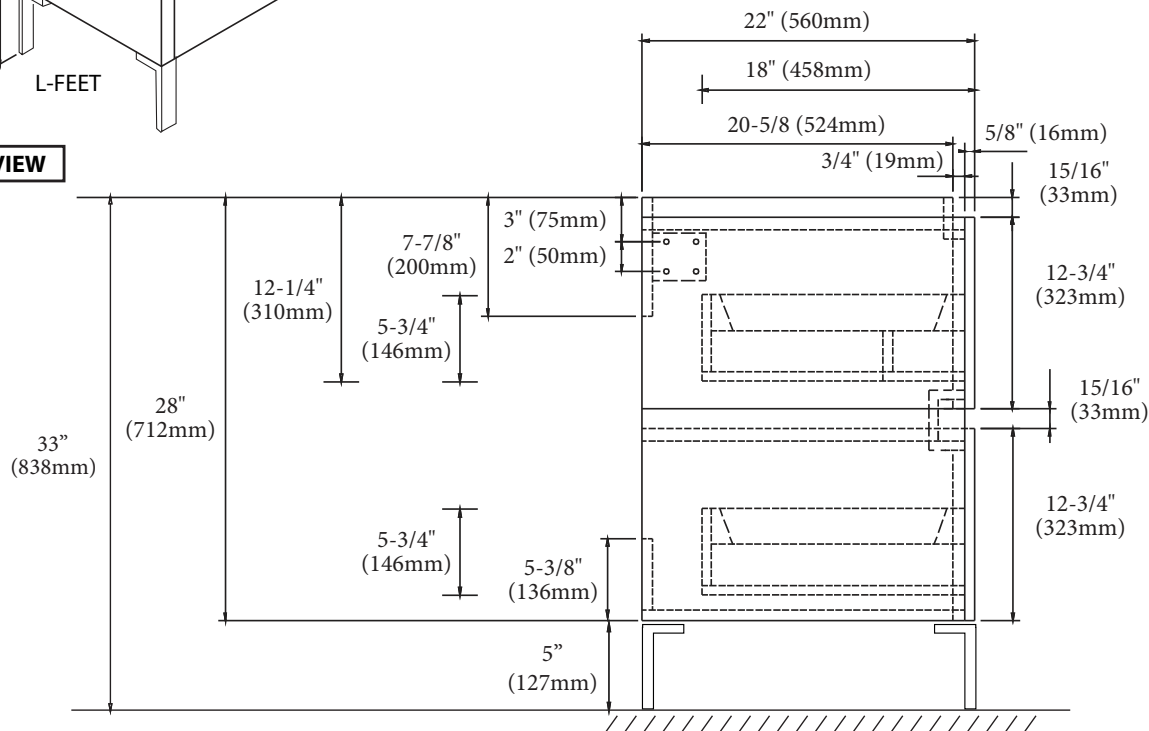

Metro - 60" Double Bowl

Specification & Installation Guide

Features

- Free standing 60" vanity : 33"(838mm)H x 22"(560mm)D x 59-5/8" (1515mm)W
- Furniture grade plywood layered with solid wood veneer and protected with several coats of polyurethane (No particle board or MDF used)
- Matching finish inside out
- Four fully adjustable drawers with full-extension soft-close European hardware
- Drawers include adjustable tempered glass dividers and retainers
- Feet option: 4 L-feet or 2 S-feet in polished chrome or brushed nickel.

Package Dimensions

64" x 26" x 30"

Weight

237 lbs. / 108kgs

SIDE VIEW

Metro - 60" Double Bowl

Specification & Installation Guide

Metro - 60" Double Bowl

Specification & Installation Guide

FRONT VIEW

ROUGH-IN DIMENSIONS

Metro - 60" Double Bowl

Specification & Installation Guide

INSTALLATION INSTRUCTIONS

1. Install legs

1. Place feet in indicated positions.
2. Mark screw locations.
3. Pre-drill holes with 5/64, 3/32 or 7/64 drill bit about 1/2" deep.
4. **DO NOT OVER TIGHTEN THE SCREWS. DOING SO WILL SPLIT THE WOOD SIDE PANEL.**
5. If using a regular battery drill, set clutch to minimum and increase setting as needed.
6. **DO NOT USE AN IMPACT DRILL. IT WILL SPLIT THE WOOD SIDE PANEL.**

2. L- Feet installation

3. S- Feet installation

4. Install countertop with Silicone

For clarification, please contact Madeli Customer Care at (800)-819-6988 or (305)-718-8817 Ext. 1

All dimensions are approximate and subject to standard tolerance. Specifications subject to change without prior notice.