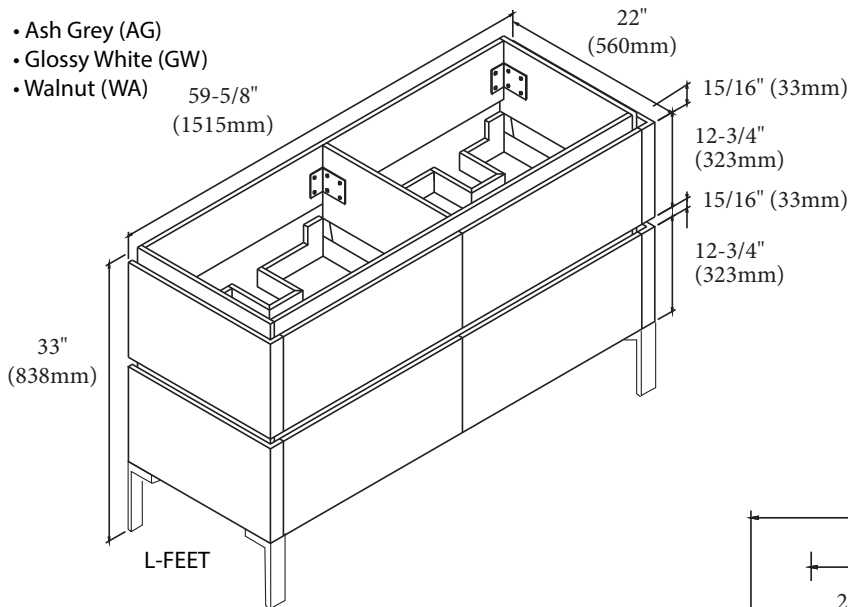

Metro - 60" Double Bowl

Specification & Installation Guide

Features

- Free standing 60" vanity : 33"(838mm)H x 22"(560mm)D x 59-5/8" (1515mm)W
- Furniture grade plywood layered with solid wood veneer and protected with several coats of polyurethane (No particle board or MDF used)
- Matching finish inside out
- Four fully adjustable drawers with full-extension soft-close European hardware
- Drawers include adjustable tempered glass dividers and retainers
- Feet option: 4 L-feet or 2 S-feet in polished chrome or brushed nickel.

Colors/Finishes

- Ash Grey (AG)
- Glossy White (GW)
- Walnut (WA)