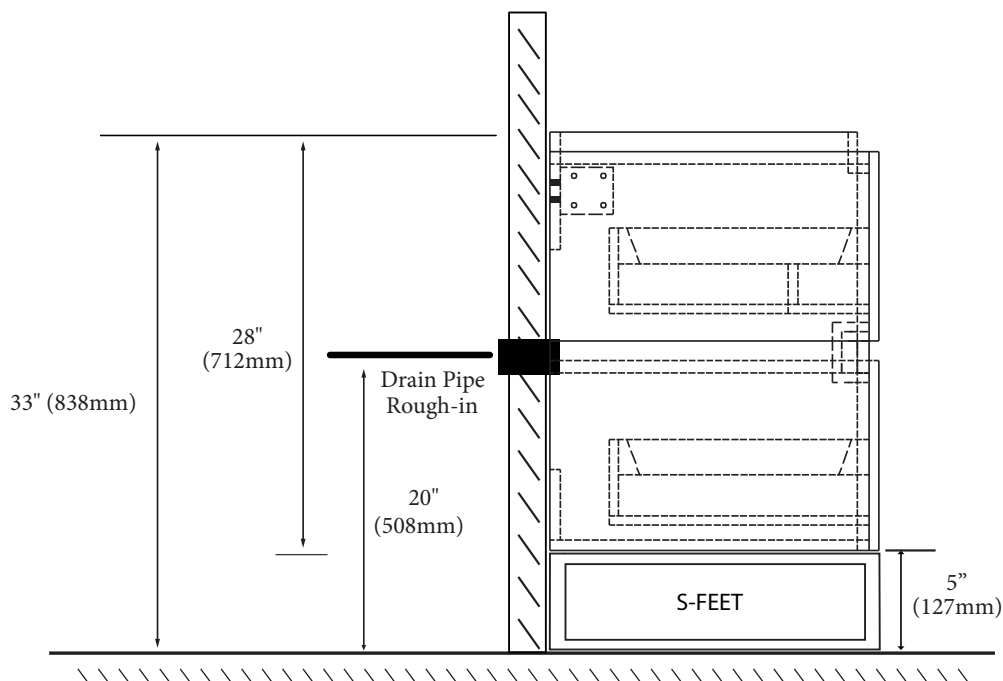

Metro - 60" Double Bowl

Specification & Installation Guide

Features

- Free standing 60" vanity : 33"(838mm)H x 22"(560mm)D x 59-5/8" (1515mm)W
- Furniture grade plywood layered with solid wood veneer and protected with several coats of polyurethane (No particle board or MDF used)
- Matching finish inside out
- Four fully adjustable drawers with full-extension soft-close European hardware
- Drawers include adjustable tempered glass dividers and retainers
- Feet option: 4 L-feet or 2 S-feet in polished chrome or brushed nickel.

Package Dimensions

64" x 26" x 30"

Weight

237 lbs. / 108kgs

SIDE VIEW

Metro - 60" Double Bowl

Specification & Installation Guide

Metro - 60" Double Bowl

Specification & Installation Guide

FRONT VIEW

ROUGH-IN DIMENSIONS

Metro - 60" Double Bowl

Specification & Installation Guide

INSTALLATION INSTRUCTIONS

1. Install legs

1. Place feet in indicated positions.
2. Mark screw locations.
3. Pre-drill holes with 5/64, 3/32 or 7/64 drill bit about 1/2" deep.
4. **DO NOT OVER TIGHTEN THE SCREWS. DOING SO WILL SPLIT THE WOOD SIDE PANEL.**
5. If using a regular battery drill, set clutch to minimum and increase setting as needed.
6. **DO NOT USE AN IMPACT DRILL. IT WILL SPLIT THE WOOD SIDE PANEL.**

2. L- Feet installation

3. S- Feet installation

4. Install countertop with Silicone

For clarification, please contact Madeli Customer Care at (800)-819-6988 or (305)-718-8817 Ext. 1

All dimensions are approximate and subject to standard tolerance. Specifications subject to change without prior notice.