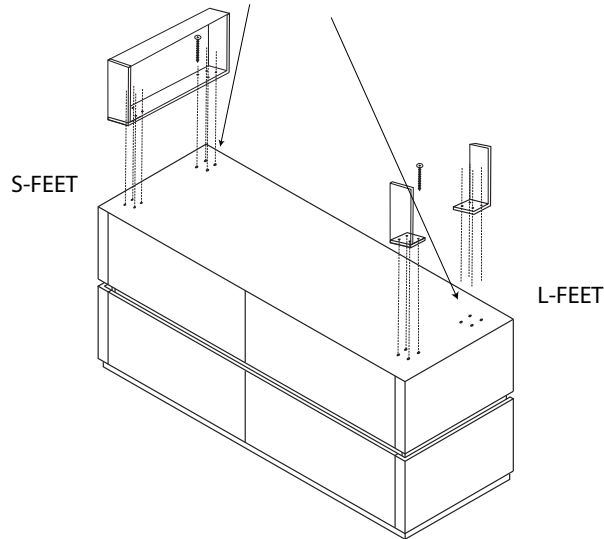

Metro - 60" Double Bowl

Specification & Installation Guide

Features

- Free standing 60" vanity : 33"(838mm)H x 22"(560mm)D x 59-5/8" (1515mm)W
- Furniture grade plywood layered with solid wood veneer and protected with several coats of polyurethane (No particle board or MDF used)
- Matching finish inside out
- Four fully adjustable drawers with full-extension soft-close European hardware
- Drawers include adjustable tempered glass dividers and retainers
- Feet option: 4 L-feet or 2 S-feet in polished chrome or brushed nickel.

Package Dimensions

64" x 26" x 30"

Weight

237 lbs. / 108kgs

SIDE VIEW

Metro - 60" Double Bowl

Specification & Installation Guide

Metro - 60" Double Bowl

Specification & Installation Guide

FRONT VIEW

ROUGH-IN DIMENSIONS

Metro - 60" Double Bowl

Specification & Installation Guide

INSTALLATION INSTRUCTIONS

1. Install legs

1. Place feet in indicated positions.
2. Mark screw locations.
3. Pre-drill holes with 5/64, 3/32 or 7/64 drill bit about 1/2" deep.
4. **DO NOT OVER TIGHTEN THE SCREWS. DOING SO WILL SPLIT THE WOOD SIDE PANEL.**
5. If using a regular battery drill, set clutch to minimum and increase setting as needed.
6. **DO NOT USE AN IMPACT DRILL. IT WILL SPLIT THE WOOD SIDE PANEL.**

2. L- Feet installation

3. S- Feet installation

4. Install countertop with Silicone

For clarification, please contact Madeli Customer Care at (800)-819-6988 or (305)-718-8817 Ext. 1

All dimensions are approximate and subject to standard tolerance. Specifications subject to change without prior notice.