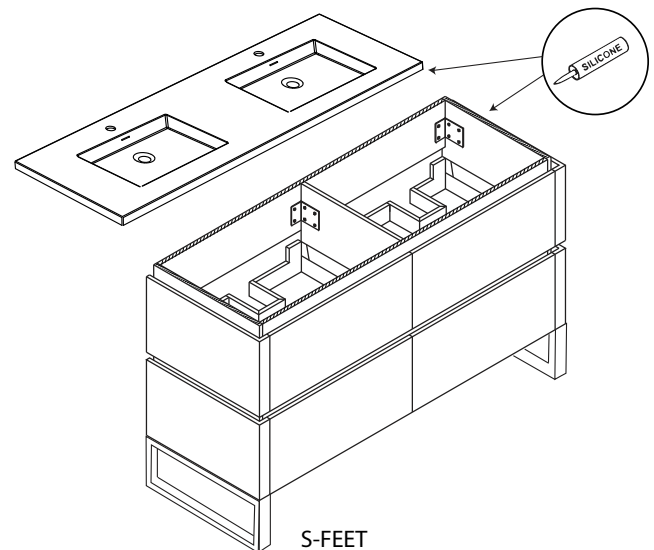

4. Install countertop with Silicone

For clarification, please contact Madeli Customer Care at (800)-819-6988 or (305)-718-8817 Ext. 1

All dimensions are approximate and subject to standard tolerance. Specifications subject to change without prior notice.