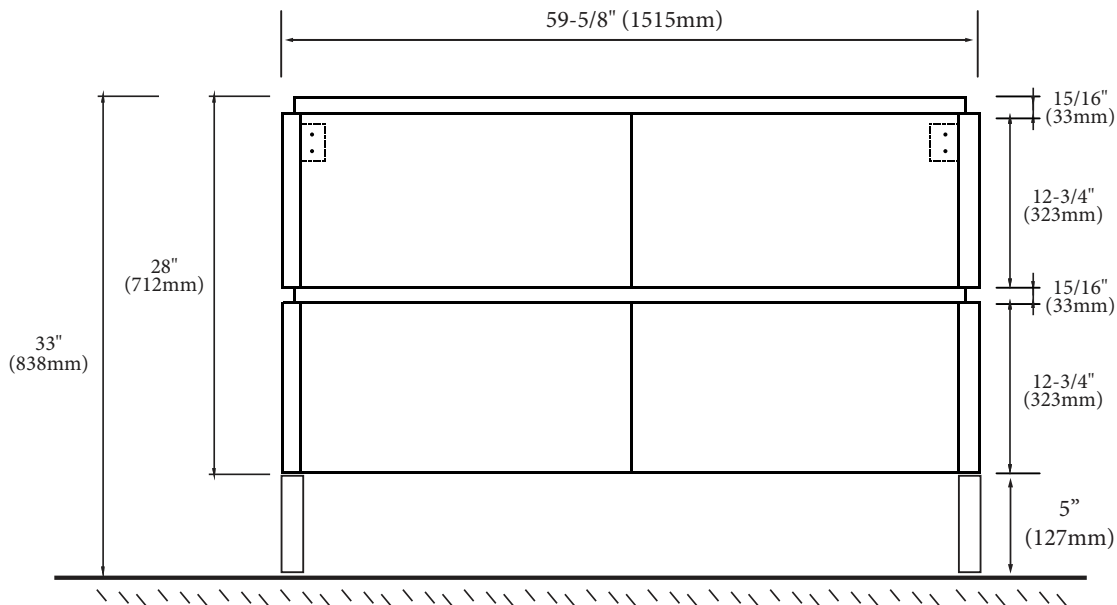

Metro - 60" Double Bowl

Specification & Installation Guide

Features

- Free standing 60" vanity : 33"(838mm)H x 22"(560mm)D x 59-5/8" (1515mm)W
- Furniture grade plywood layered with solid wood veneer and protected with several coats of polyurethane (No particle board or MDF used)
- Matching finish inside out
- Four fully adjustable drawers with full-extension soft-close European hardware
- Drawers include adjustable tempered glass dividers and retainers
- Feet option: 4 L-feet or 2 S-feet in polished chrome or brushed nickel.

Package Dimensions

64" x 26" x 30"

Weight

237 lbs. / 108kgs

SIDE VIEW

Metro - 60" Double Bowl

Specification & Installation Guide

Metro - 60" Double Bowl

Specification & Installation Guide

FRONT VIEW

ROUGH-IN DIMENSIONS

Metro - 60" Double Bowl

Specification & Installation Guide

INSTALLATION INSTRUCTIONS

1. Install legs

1. Place feet in indicated positions.
2. Mark screw locations.
3. Pre-drill holes with 5/64, 3/32 or 7/64 drill bit about 1/2" deep.
4. **DO NOT OVER TIGHTEN THE SCREWS. DOING SO WILL SPLIT THE WOOD SIDE PANEL.**
5. If using a regular battery drill, set clutch to minimum and increase setting as needed.
6. **DO NOT USE AN IMPACT DRILL. IT WILL SPLIT THE WOOD SIDE PANEL.**