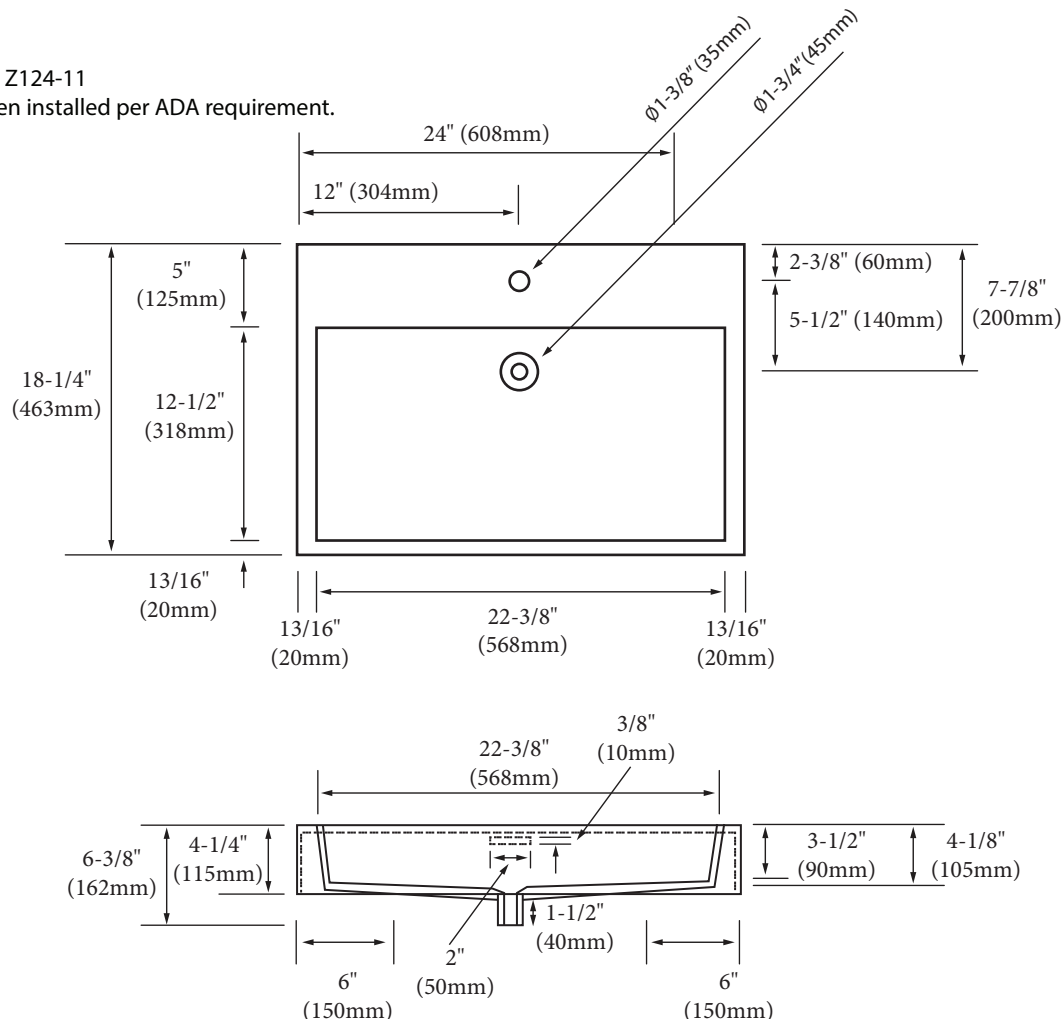

COMPLIANCE

CSA B45.5-11/IAPMO Z124-11

ADA Compliance when installed per ADA requirement.

For clarification, please contact Madeli Customer Care at (800)-819-6988 or (305)-718-8817 Ext. 1

All dimensions are approximate and subject to standard tolerance. Specifications subject to change without prior notice.