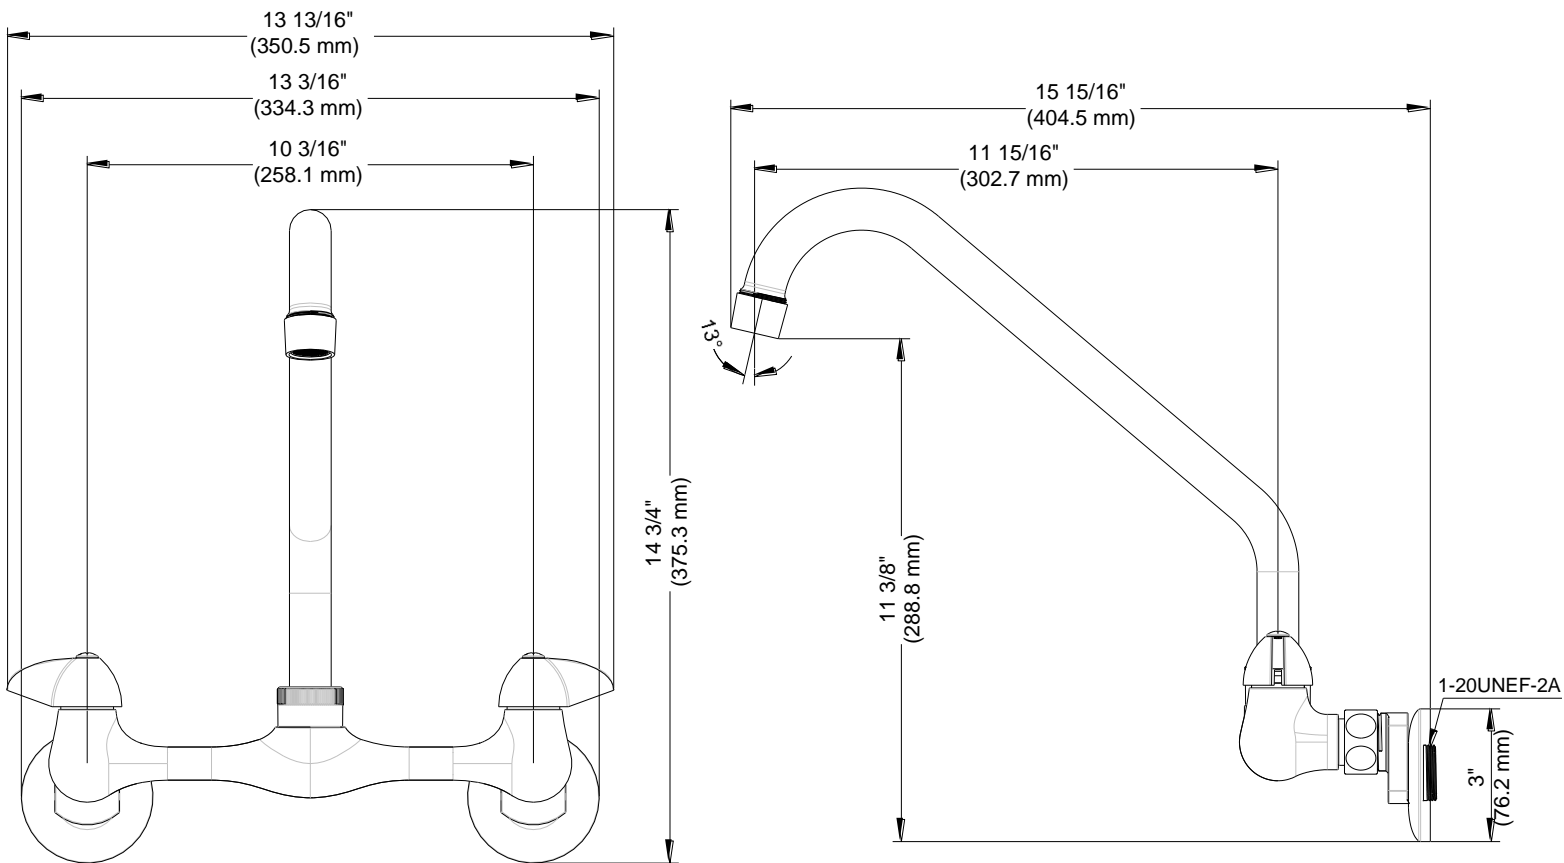

Two Handle Wall Mount Kitchen Faucet

Robinet de cuisine à montage mural à deux manettes
Grifo montaje en la pared para cocina con dos manijas

Product Specifications

MAINLINE®

centurion 1212LD-CP

Contact your sales representative for more information or visit our website at mainlinecollection.com

Revised 4/10/2019