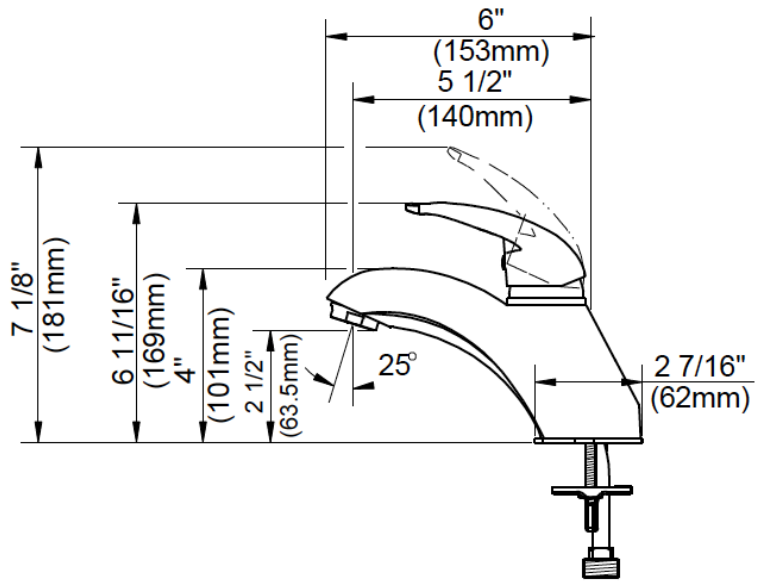

4" Centerset Lavatory Faucet

Robinet de lavabo monopièce, entraxe de 4 po
Grifo para lavabo, distancia de 4"

Product Specifications

MAINLINE® XD

XD231GUE-CP

Contact your sales representative for more information or visit our website at mainlinecollection.com

Revised 9/2/2018