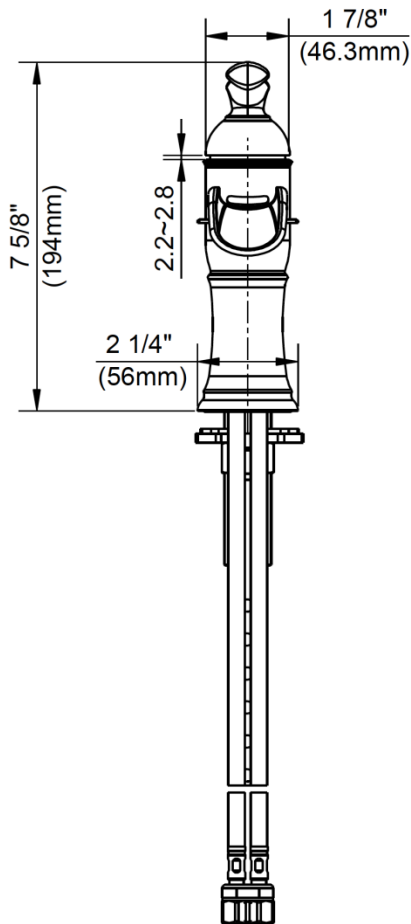

Single Post Mount Faucet with Open Spout

Socle de colonne unique avec canal ouvert
Grifo con base de columna con canal abierto

Product Specifications

MAINLINE
Elite Series

BRITANNIA®

BR211OS-PUCP
BR211OS-PUBN
BR211OS-PUORB

Contact your sales representative for more information or visit our website at mainlinecollection.com

Revised 9/2/2018