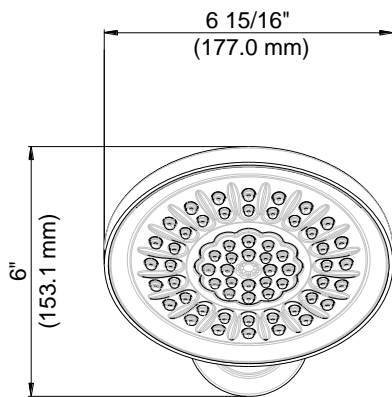

Shower Only Trim

Garniture de douche seulement
Pieza exterior para ducha

Product Specifications

LUXART®

EMBELLISH

EB511TO-CP
EB511TO-BN
EB511TO-ORB
EB511TO-PN

Contact your sales representative for more information or visit our website at luxartcollection.com