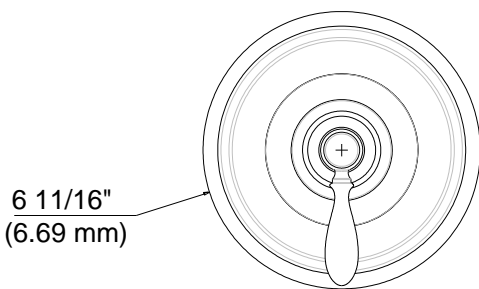

Shower Only Trim

Garniture de douche seulement
Pieza exterior para ducha

Product Specifications

LUXART®

EMBELLISH

EB511TO-CP
EB511TO-BN
EB511TO-ORB
EB511TO-PN

Contact your sales representative for more information or visit our website at luxartcollection.com