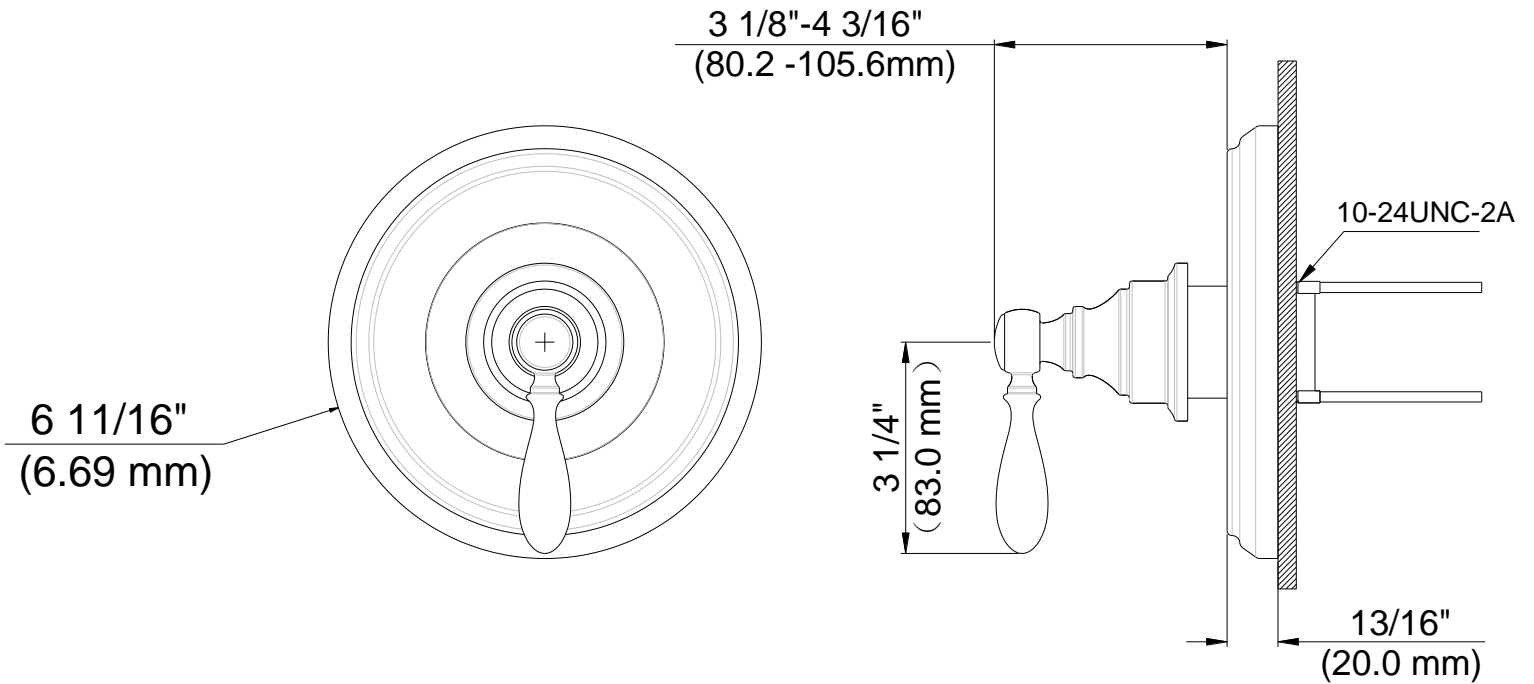

Valve Only Trim

Garniture robinet seulement
Pieza exterior para válvula

Product Specifications

LUXART®

EMBELLISH

EB511TLSH-CP
EB511TLSH-BN
EB511TLSH-ORB
EB511TLSH-PN

Contact your sales representative for more information or visit our website at luxartcollection.com

Revised 9/2/2018