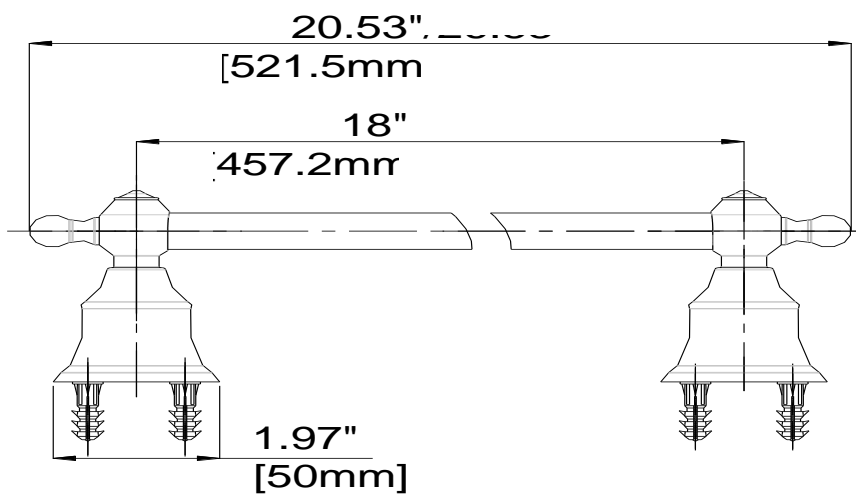

AVAILABLE FINISHES / FINIS OFFERTS / DISTINTOS ACABADOS:

- Polished Chrome / Chrome poli / Cromo lustrado (CP)
- PVD Brushed Nickel / PVD Nickel brossé / PVD Níquel cepillado (BN)
- Oil Rubbed Bronze / Bronze poncé à l'huile / Bronze lustrado al aceite (ORB)
- PVD Polished Nickel / PVD Nickel poli / PVD Níquel lustrado (PN)

Contact your sales representative for more information or visit our website at luxartcollection.com