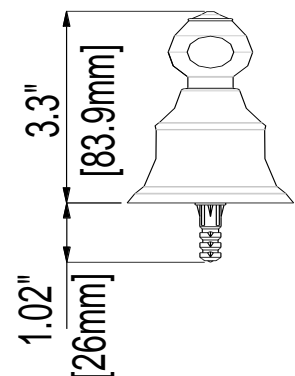

AVAILABLE FINISHES / FINIS OFFERTS / DISTINTOS ACABADOS:

- Polished Chrome / Chrome poli / Cromo lustrado (CP)
- PVD Brushed Nickel / PVD Nickel brossé / PVD Níquel cepillado (BN)
- Oil Rubbed Bronze / Bronze poncé à l'huile / Bronze lustrado al aceite (ORB)
- PVD Polished Nickel / PVD Nickel poli / PVD Níquel lustrado (PN)

Contact your sales representative for more information or visit our website at luxartcollection.com