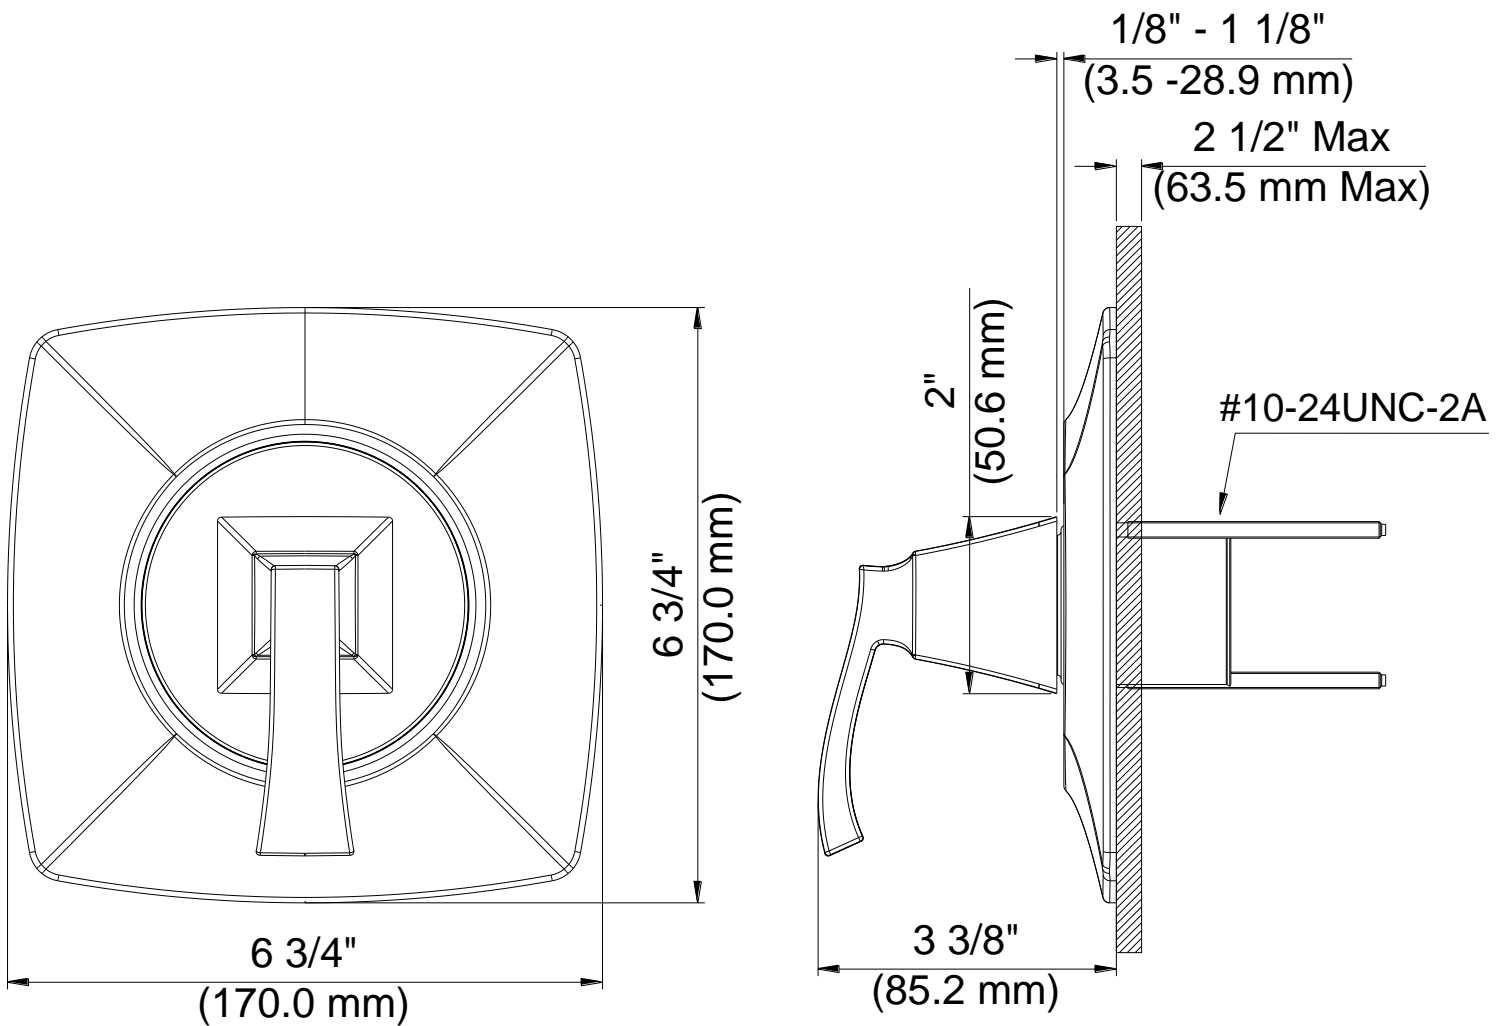

Valve Only Trim

Garniture robinet seulement
Pieza exterior para válvula

Product Specifications

LUXART®

VELERO®

VE511TLSH-CP
VE511TLSH-BN
VE511TLSH-ORB

Contact your sales representative for more information or visit our website at luxartcollection.com

Revised 11/21/2017