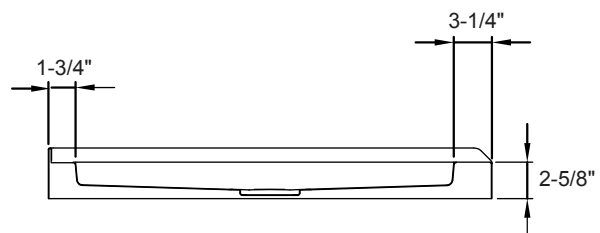

# 36" x 36" SHOWER BASE WITH CENTER DRAIN

**MODEL:** LXSB3636C-W

Overall Dimensions: 35-7/8" x 35-7/8" x 2-5/8"H

- High gloss acrylic surface for a bright shine
- Easy to clean, scratch and stain resistant
- Reinforced, easy to step over threshold
- Spacious slip resistant area for showering
- Easy to install for both new construction and remodel projects
- Screw flange direct to stud, no T brace or clips required
- Covered with protective film to maintain finish during installation
- 5 Year Consumer, 2 Year Commercial Limited Warranty
- Meets ANSI and CSA Standards