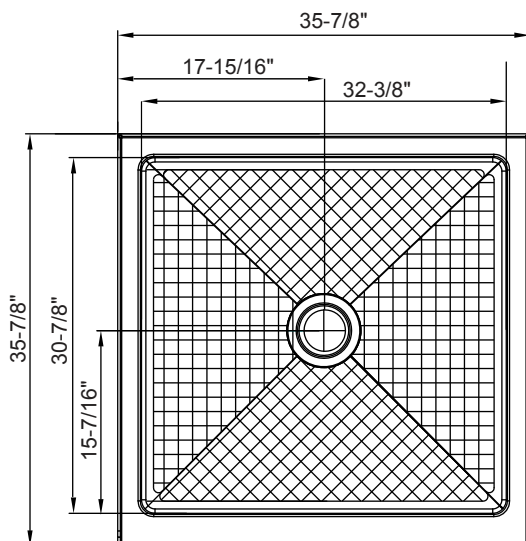

# 36" x 36" SHOWER BASE WITH CENTER DRAIN

**MODEL:** LXSB3636C-W

Overall Dimensions: 35-7/8" x 35-7/8" x 2-5/8"H

- High gloss acrylic surface for a bright shine
- Easy to clean, scratch and stain resistant
- Reinforced, easy to step over threshold
- Spacious slip resistant area for showering
- Easy to install for both new construction and remodel projects
- Screw flange direct to stud, no T brace or clips required
- Covered with protective film to maintain finish during installation
- 5 Year Consumer, 2 Year Commercial Limited Warranty
- Meets ANSI and CSA Standards