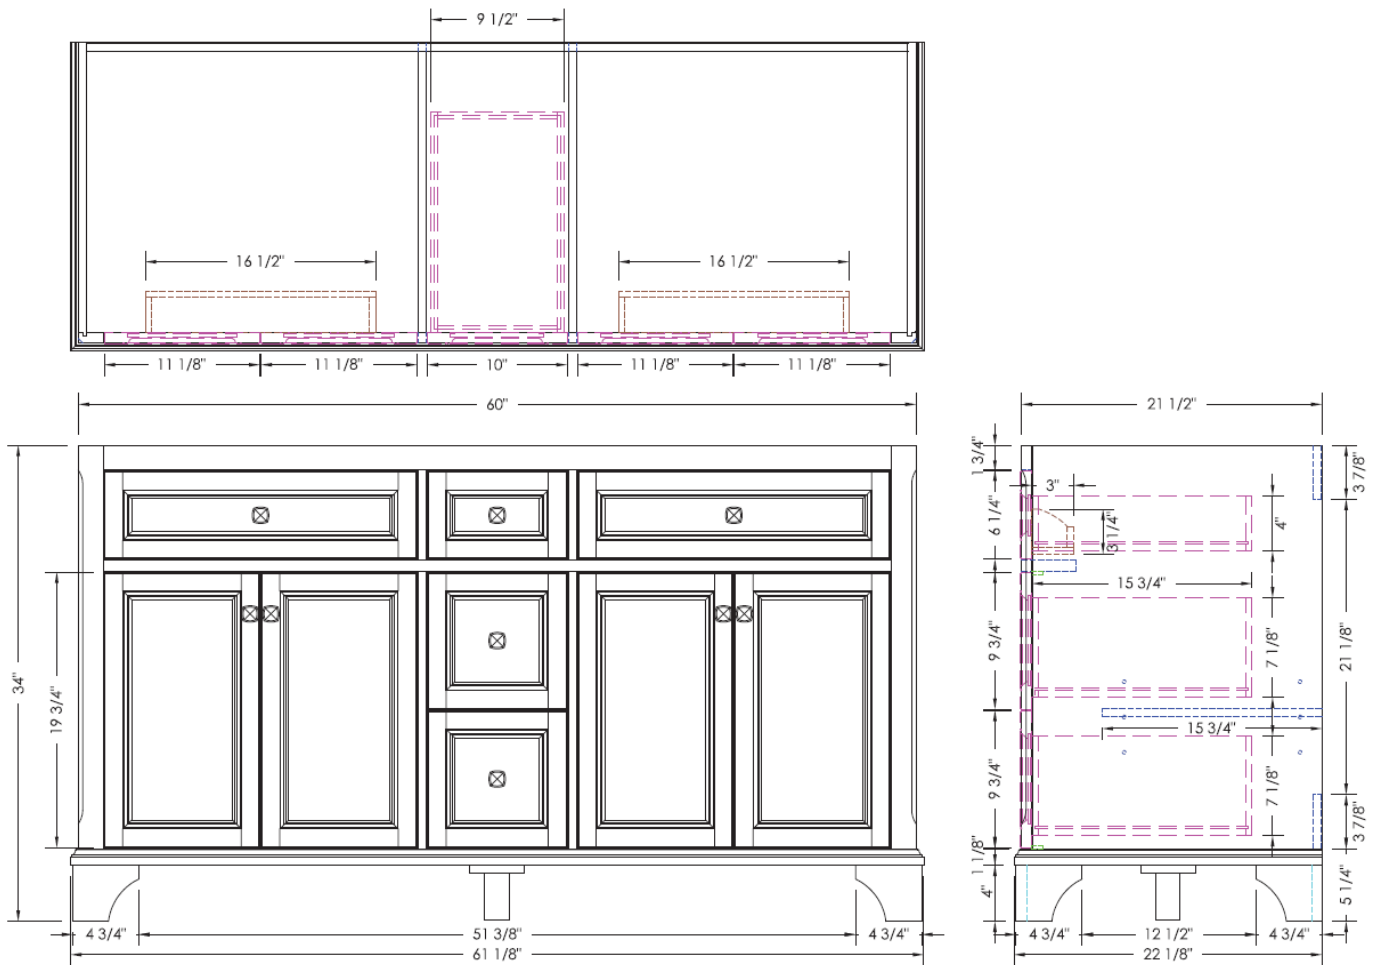

LUXART.

andressa®

Vintage Vanity

LXVBVIN6022

EBGV6022D

Need Help? If you have any questions or concerns, please email: customerservice@luxartcollection.com.
Por favor. Si tiene alguna pregunta o duda, envíe un correo electrónico: customerservice@luxartcollection.com