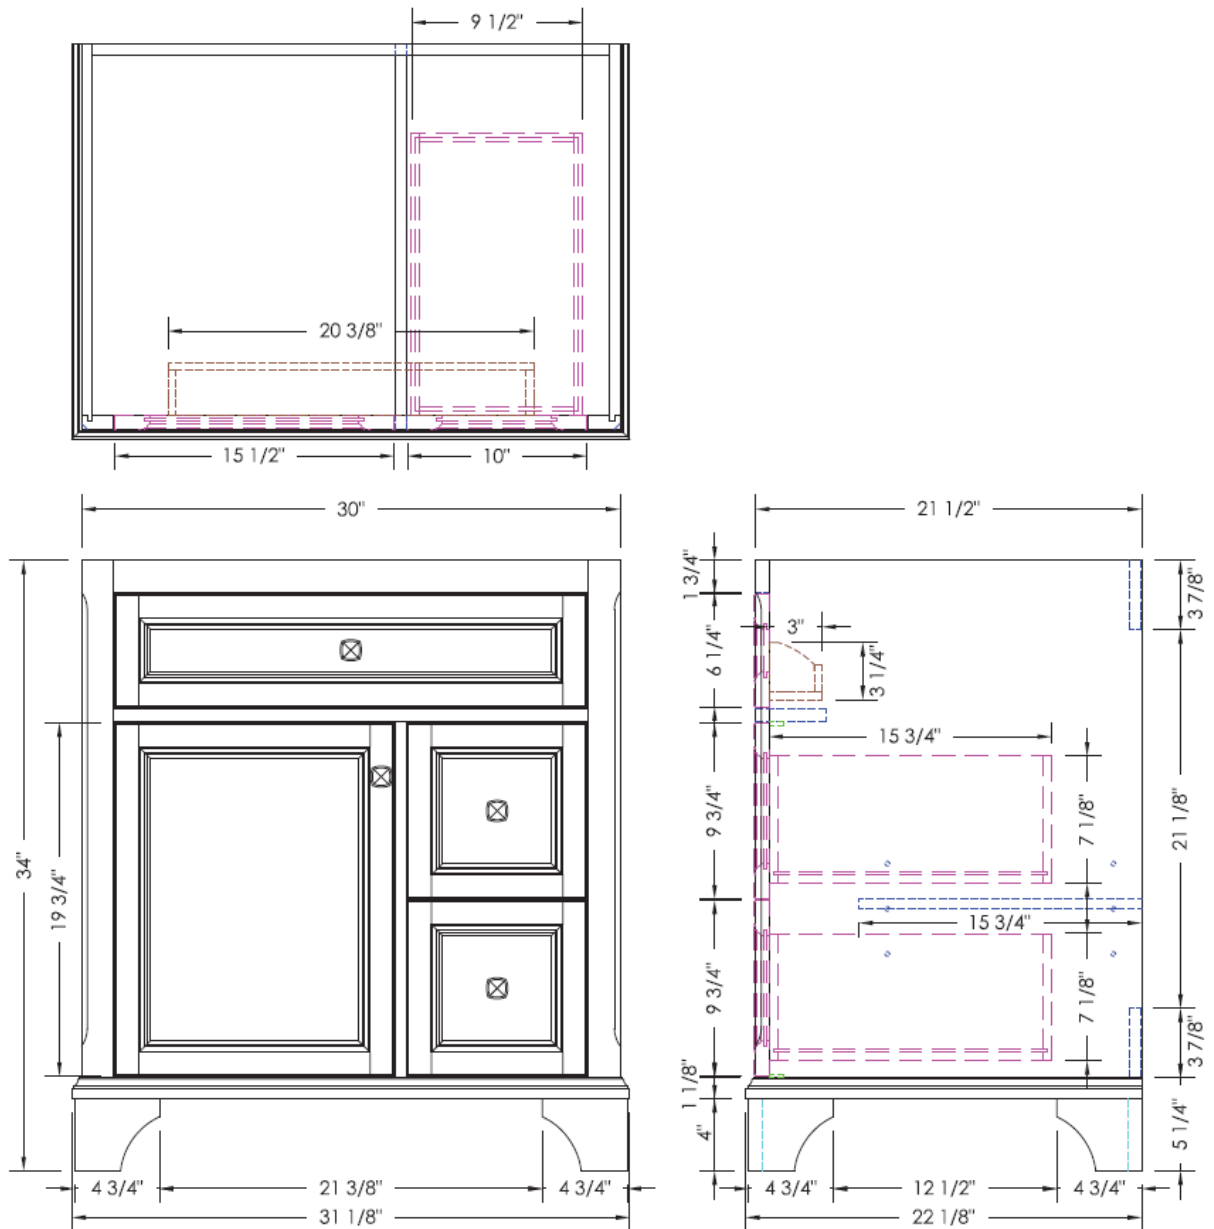

LUXART.

andressa®

Vintage Vanity

LXVBVIN3022

EBGV3022D

Need Help? If you have any questions or concerns, please email: customerservice@luxartcollection.com.
Por favor. Si tiene alguna pregunta o duda, envíe un correo electrónico: customerservice@luxartcollection.com