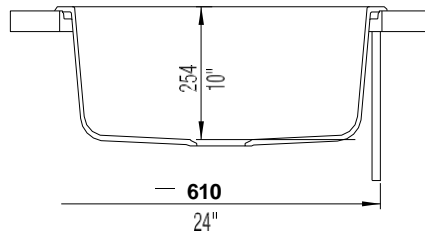

Product Specifications

KNOCKOUT HOLE LOCATIONS
Pre-drilled for single-hole faucet.

Contact your sales representative for more information or visit our website at luxartcollection.com