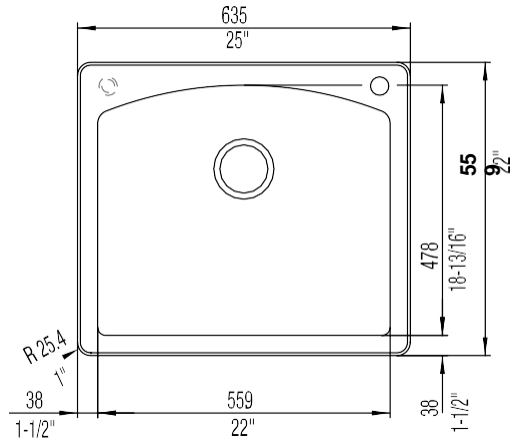

Product Specifications

KNOCKOUT HOLE LOCATIONS
Pre-drilled for single-hole faucet.

Contact your sales representative for more information or visit our website at luxartcollection.com