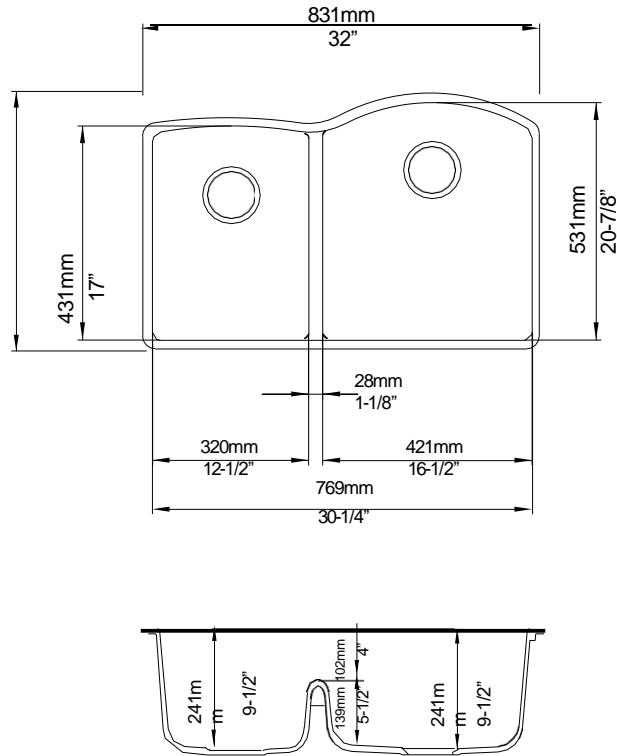

Model LX441598 shown in ANTHRACITE
* basket strainer not included

FEATURES

- New low divide adds functionality and convenience
- Required outside cabinet: 36"
- 80% solid granite
- Heat resistant up to 536°F
- Unsurpassed cleanability backed by industry leading 7 patents!
- Resistant to scratches, stains and all household acids and alkali solutions
- Template provided with approximate 1/8" reveal
- Undermount clips included
- Limited lifetime warranty

OPTIONAL ACCESORIES

- Celcon Disposal Flange with Strainer/Stopper: LX125
- Celcon Basket Strainer: LX105

CODE/STANDARDS COMPLIANCE

ANSI Z124.6-97
IAPMO/UPC listed

NOMINAL DIMENSIONS

OVERALL	CUTOUT SIZE	BOWL DEPTH		DRAIN DIAMETER
		LEFT	RIGHT	
32"X20-7/8"	Template provided with approximate 1/8" reveal	9-1/2"	9-1/2"	3-1/2"

DFX cutout templates available on our website

All dimensions listed are nominal. Luxart® reserves the right to make product and material changes at any time without notice.

Contact your sales representative for more information or visit our website at luxartcollection.com

SILGRANIT®

LUXART®

Double Bowl 40/60 Offset Low Divide Undermount

Product Specifications

Contact your sales representative for more information or visit our website at luxartcollection.com

Revised 2/07/2023