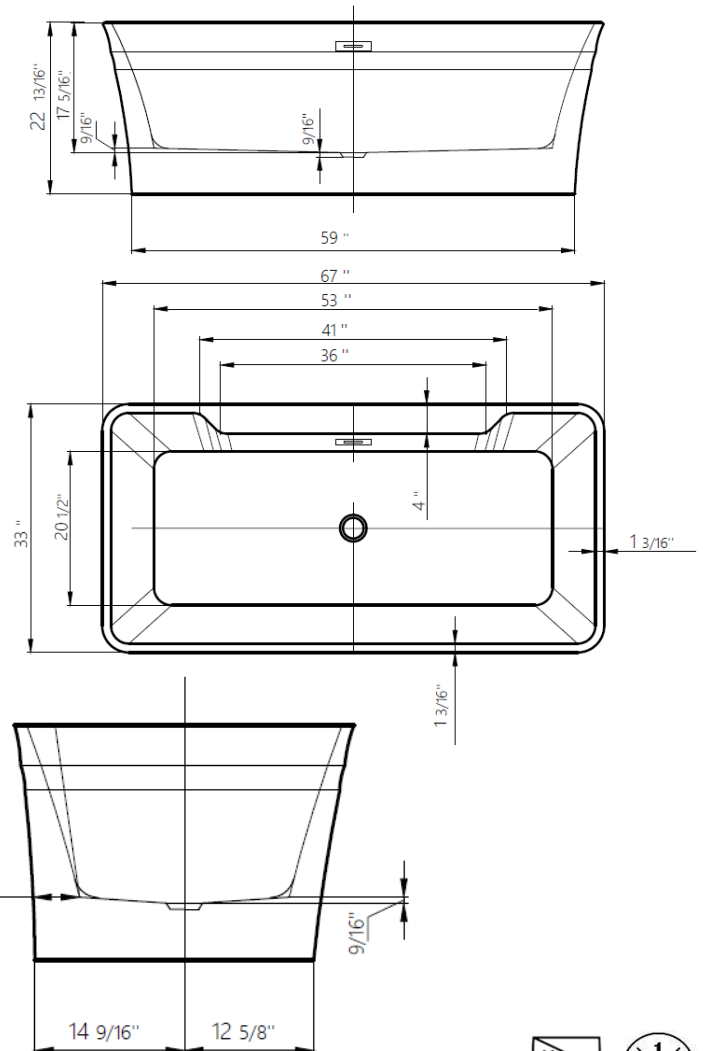

TECHINCAL SPECIFICATIONS

Height	22-13/16 in
Width	33 in
Depth	17-5/16 in
Length	67 in
Weight	102.5 pounds
Shipping Weight	119.9 pounds
Capacity (full)	88.4 Gallons
Capacity (to overflow)	76 Gallons
Drain	Center
Overflow	Standard

APPLICABLE STANDARDS/CODES

Specified model meets or exceeds the following:

- CSA B45.5-11/IAPMO Z124

Warranty

See warranty information for more details.

All dimensions listed are nominal. LUXART® reserves the right to make product and material changes at any time without notice.