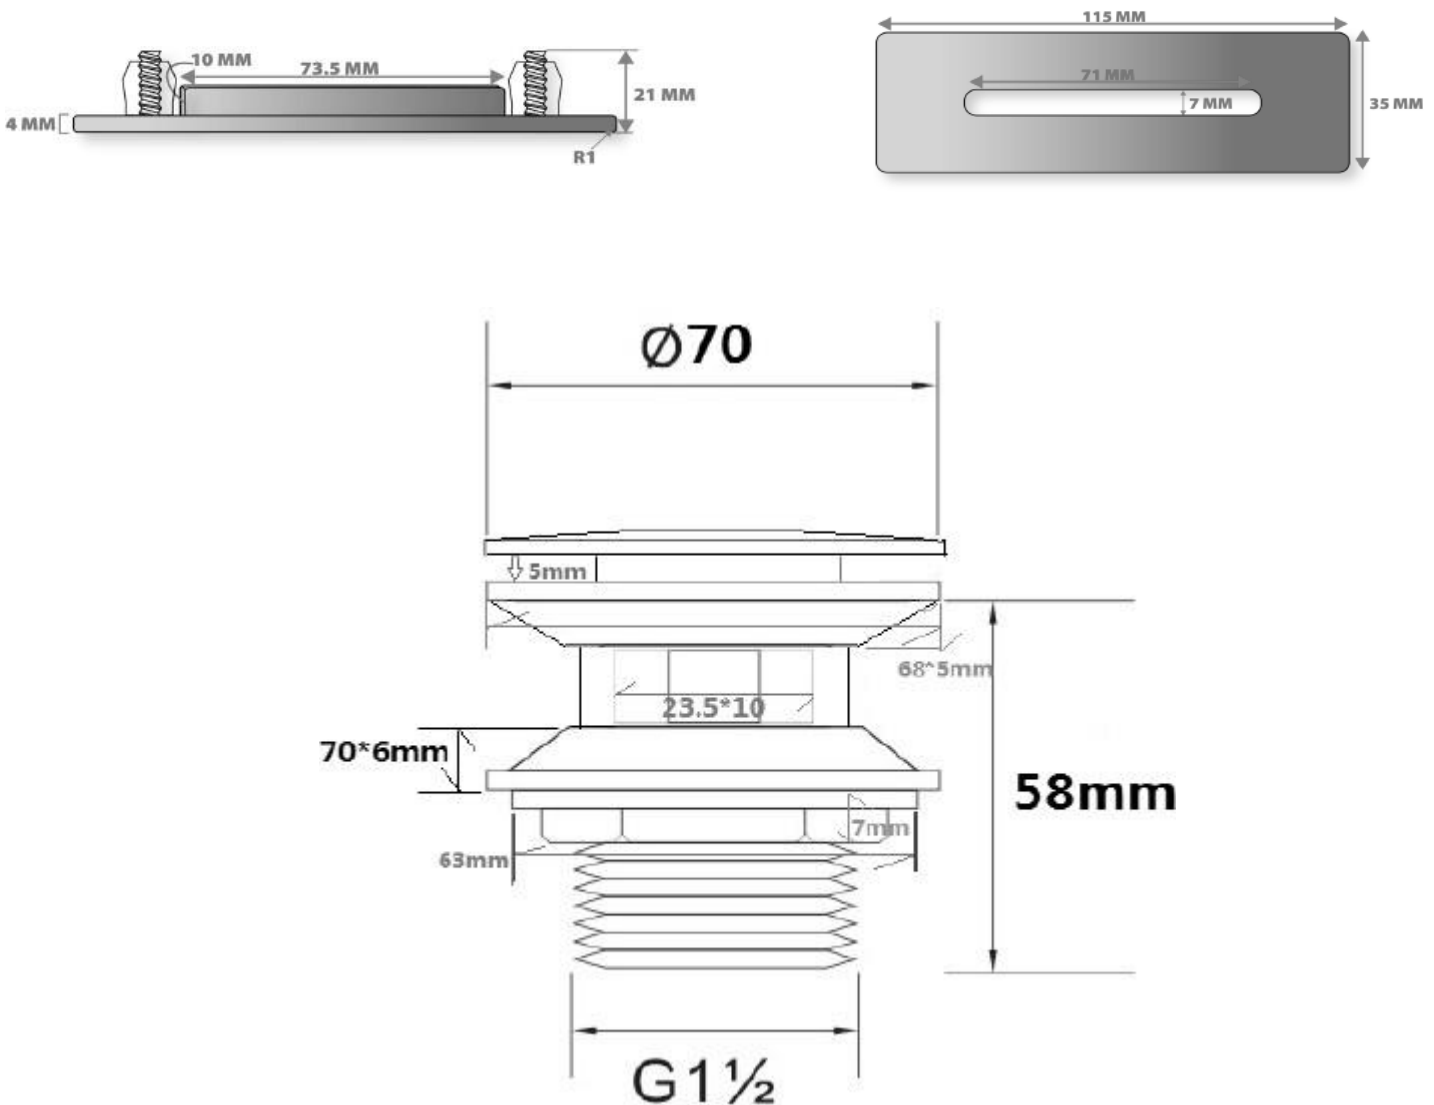

TECHINCAL SPECIFICATIONS

Height	22-13/16 in
Width	33 in
Depth	17-5/16 in
Length	67 in
Weight	102.5 pounds
Shipping Weight	119.9 pounds
Capacity (full)	88.4 Gallons
Capacity (to overflow)	76 Gallons
Drain	Center
Overflow	Standard

Contact your sales representative for more information or visit our website at luxartcollection.com

Freestanding Tub

LUXART® *Alta Bella*

Product Specifications

TECHINCAL SPECIFICATIONS

Standard overflow drain cover. Metal pop-up drain cover. Drain cover is interchangeable with different finish colors, purchased separately. Made of brass and metal components.