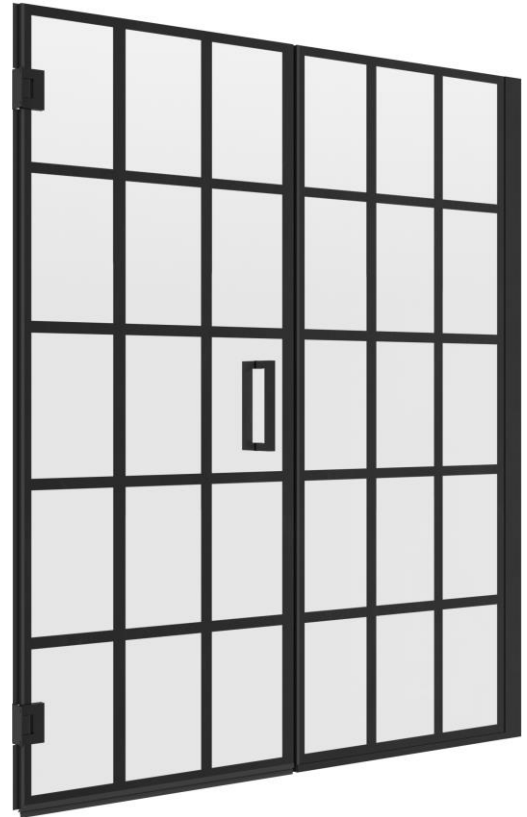

3/8" FRAMELESS HINGE SHOWER DOOR & INLINE PANEL WITH GRID GLASS

Model #: MOHG4874GR-BLM

FITS OPENING: 46-1/2" to 48"W x 74"H

Clear Glass with durable black screen-printed industrial windowpane

Matte Black Finish

3/8" tempered safety glass

Through-the-glass mitered handle

Hinge system up to 1-1/2" opening adjustment on panel side

Can be installed hinge right or left of wall only

H2OFF® Clean Glass Technology is applied to the inside surface of the glass. Backed by a 5-Year Warranty

Clear Glass Grid Pattern

Matte Black