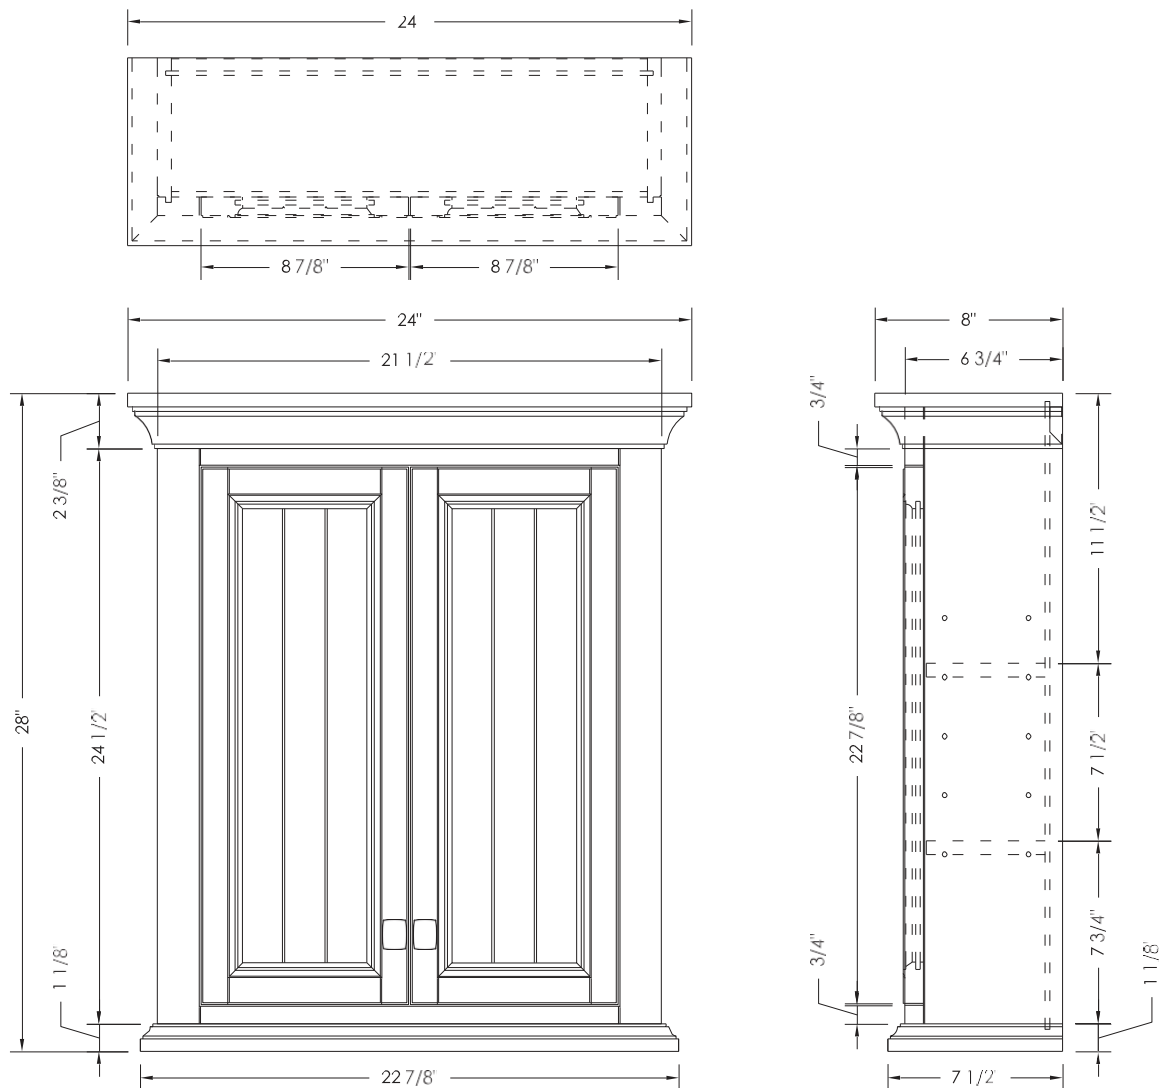

LUXART.

andressa®

Cottage Wall Cabinet

LXWCCOT2428

BABW2428/BAGW2428/BAWW2428

Need Help? If you have any questions or concerns, please email: customerservice@luxartcollection.com.
Por favor. Si tiene alguna pregunta o duda, envíe un correo electrónico: customerservice@luxartcollection.com