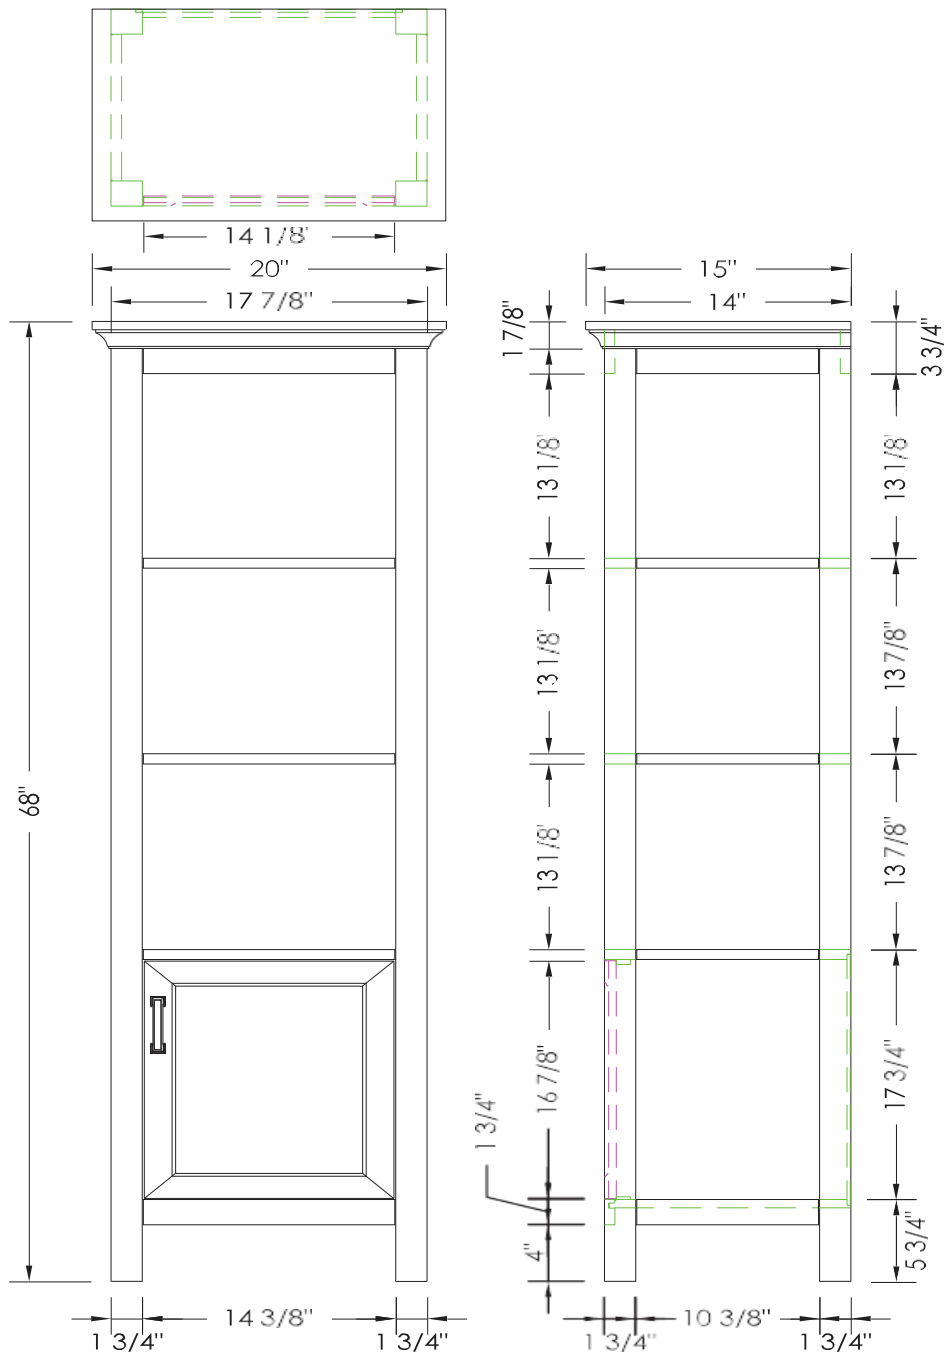

LUXART.

andressa®

Bohemian Linen Cabinet

LXLCBOH1970

LSBL1970

Need Help? If you have any questions or concerns, please email: customerservice@luxartcollection.com.
Por favor. Si tiene alguna pregunta o duda, envíe un correo electrónico: customerservice@luxartcollection.com