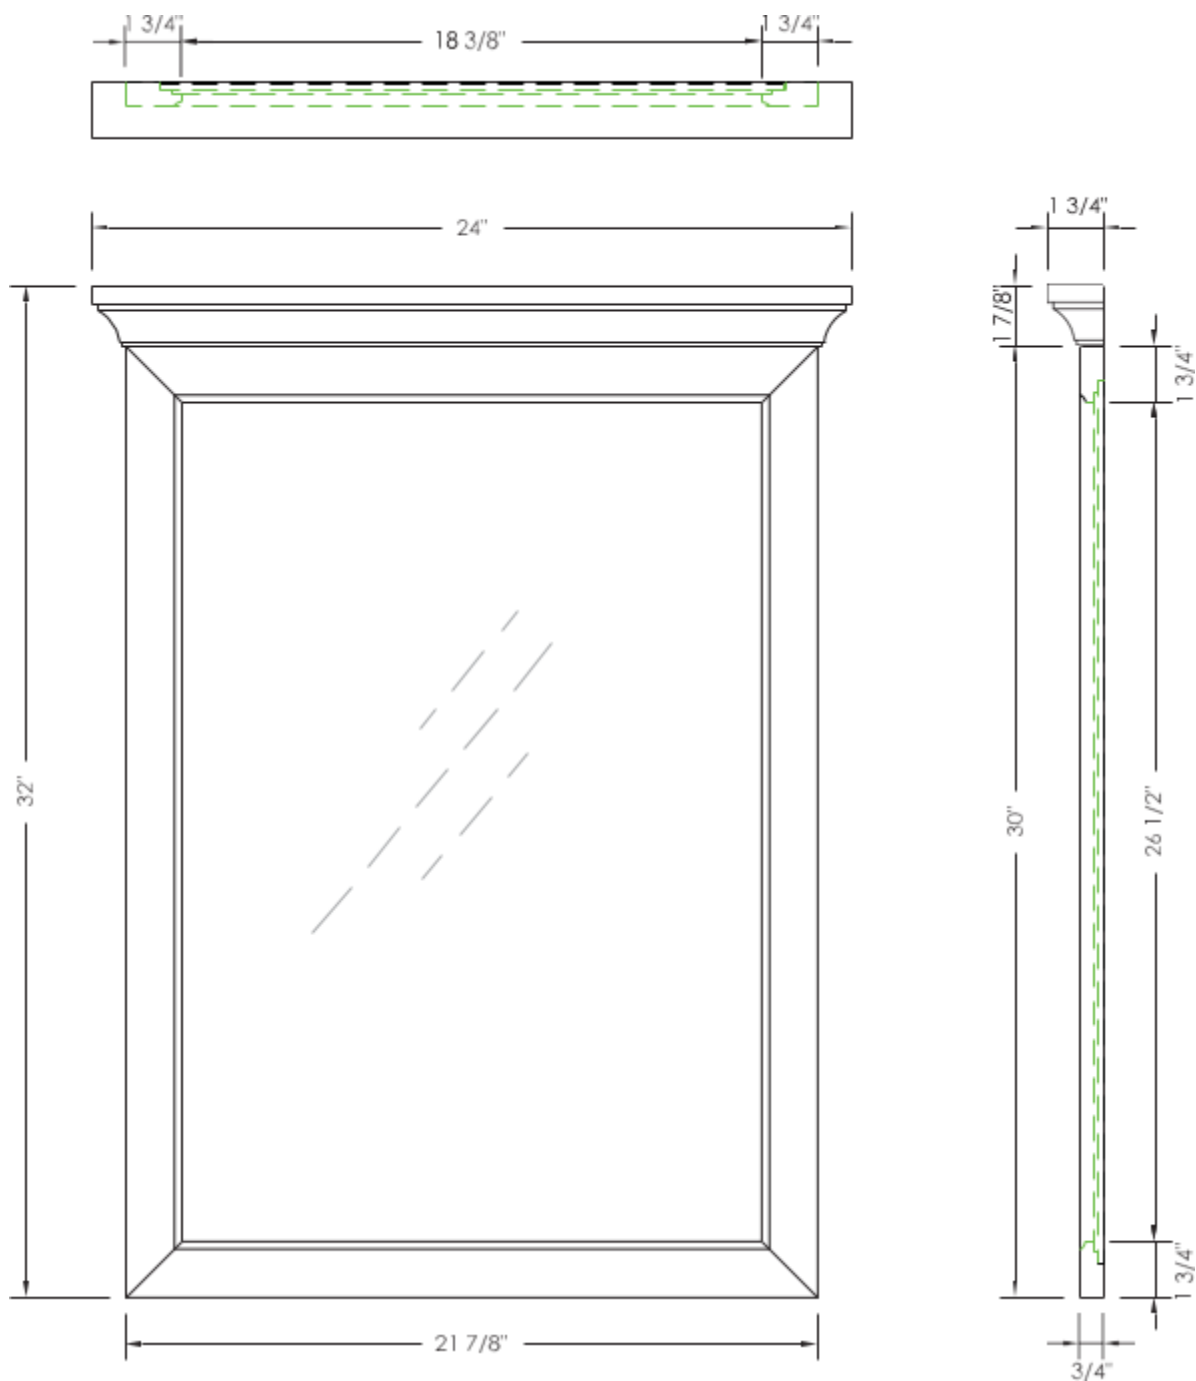

L U X A R T.

andressa®

Bohemian/Minimalist Mirror
LXMIRBOH2432/LXMIRMM2432
LSBM2432/HOWM2432/HOG2432

Need Help? If you have any questions or concerns, please email: customerservice@luxartcollection.com.
Por favor. Si tiene alguna pregunta o duda, envíe un correo electrónico: customerservice@luxartcollection.com