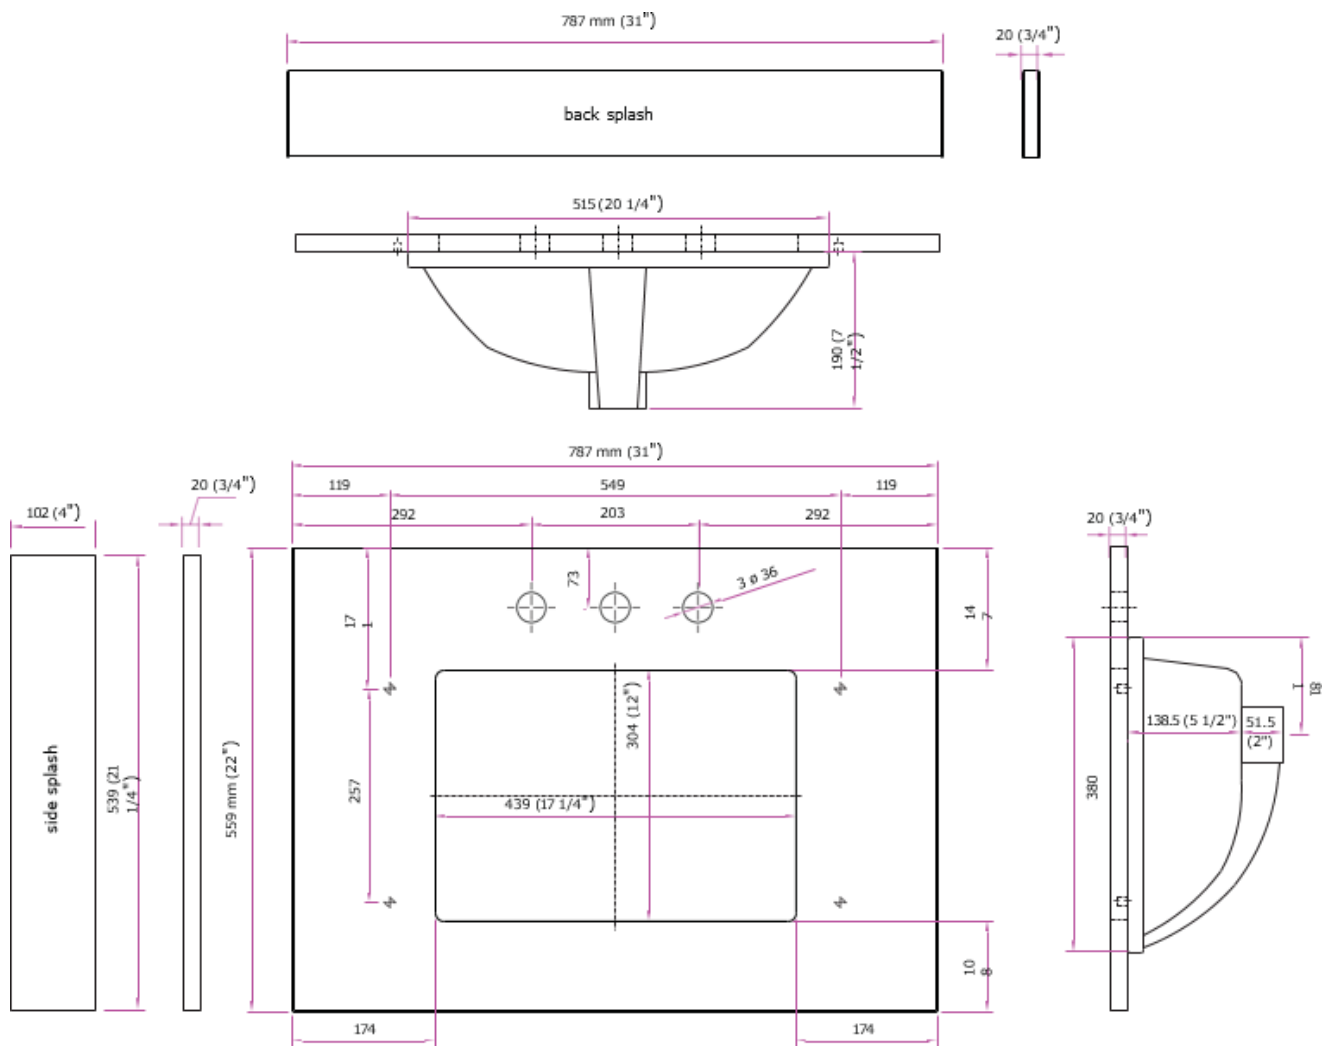

LUXART.

andressa®

Stone Vanity Top

LXVTENG3122S-SCW

STE31228WR

Need Help? If you have any questions or concerns, please email: customerservice@luxartcollection.com.
Por favor. Si tiene alguna pregunta o duda, envíe un correo electrónico: customerservice@luxartcollection.com