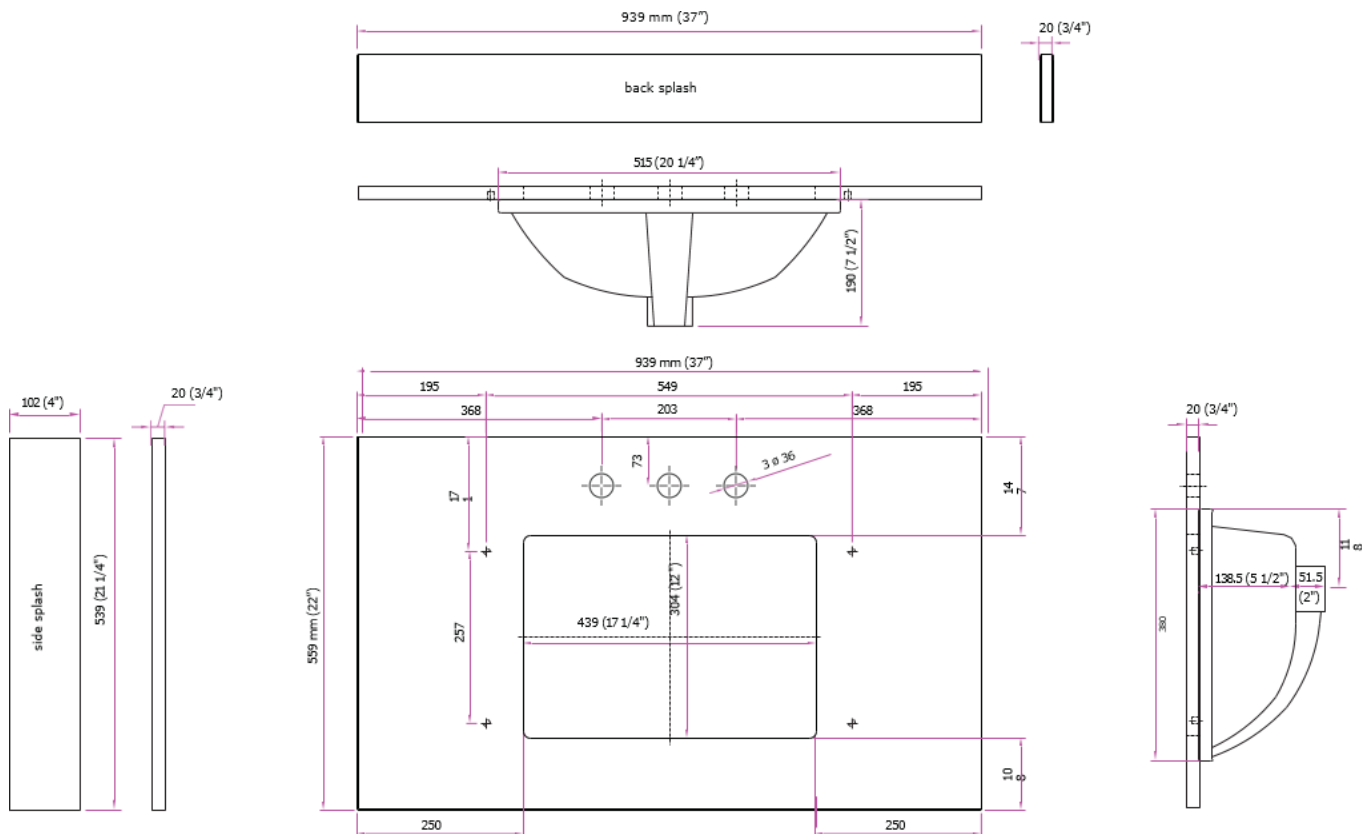

LUXART.

andressa®

Stone Vanity Top

LXVTMB3722S-CW

ST37228CWR

Need Help? If you have any questions or concerns, please email: customerservice@luxartcollection.com.
Por favor. Si tiene alguna pregunta o duda, envíe un correo electrónico: customerservice@luxartcollection.com