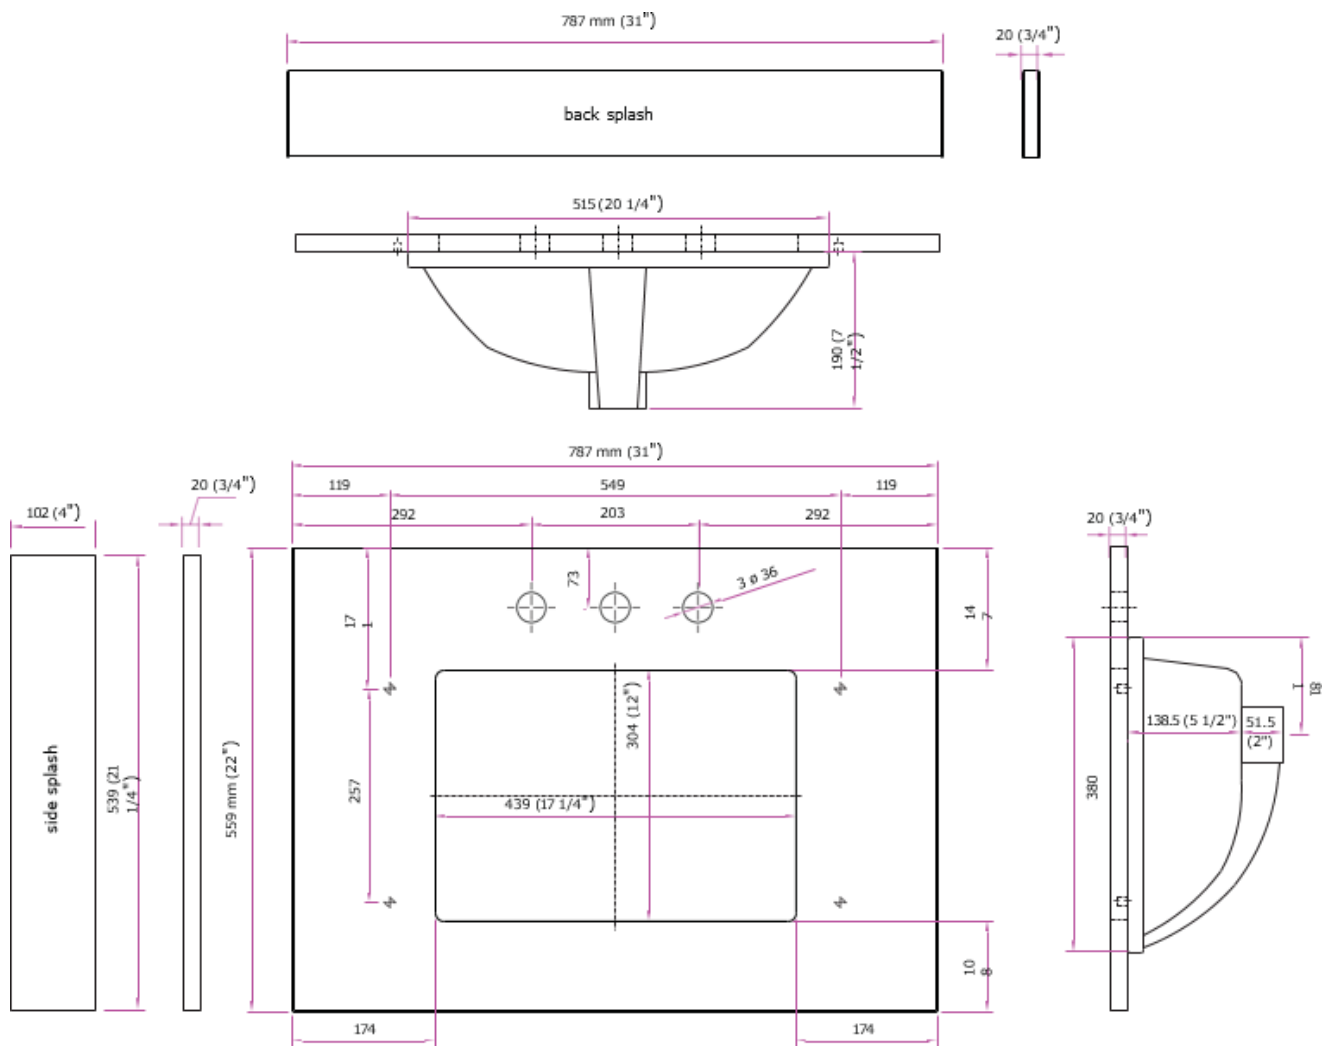

LUXART.

andressa®

Stone Vanity Top

LXVTMB3122S-CW

ST31228CWR

Need Help? If you have any questions or concerns, please email: customerservice@luxartcollection.com.
Por favor. Si tiene alguna pregunta o duda, envíe un correo electrónico: customerservice@luxartcollection.com