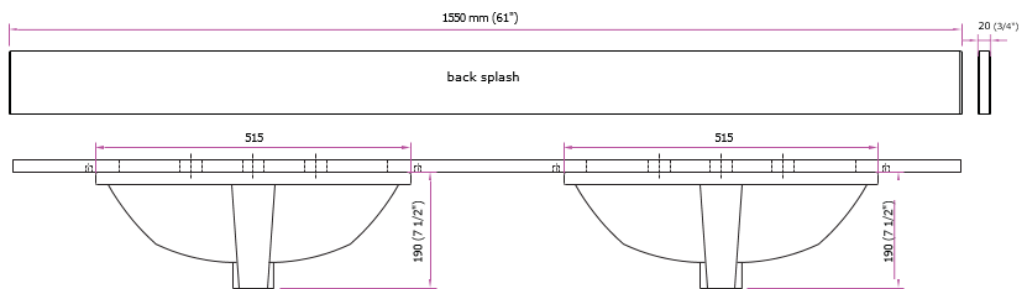

LUXART.

andressa®

Stone Vanity Top

LXVTGR6122D-BLG

ST61228BGR

Need Help? If you have any questions or concerns, please email: customerservice@luxartcollection.com.
Por favor. Si tiene alguna pregunta o duda, envíe un correo electrónico: customerservice@luxartcollection.com