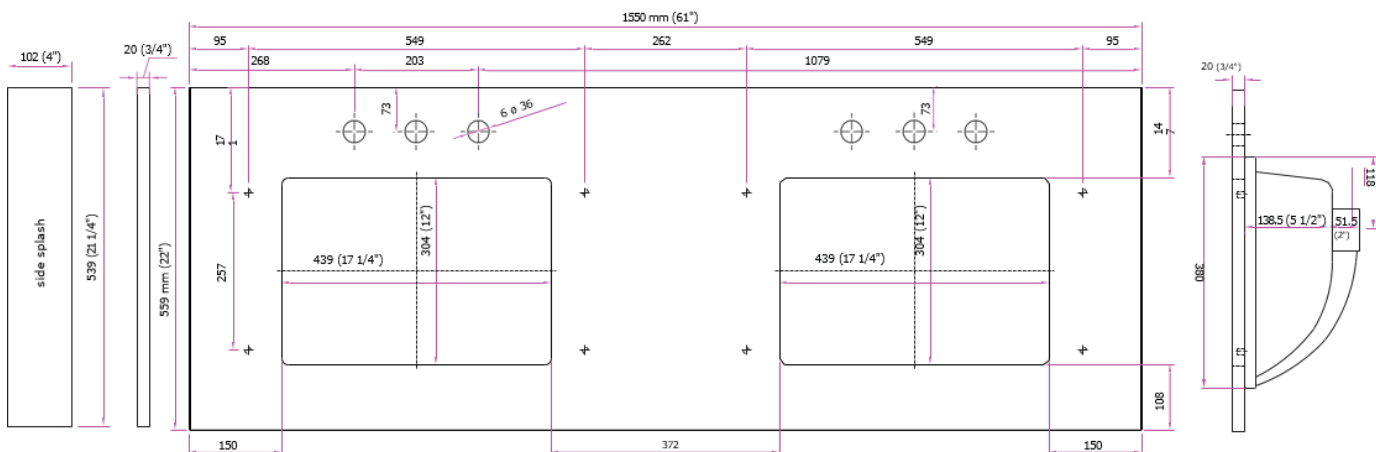

LUXART.

andressa®

Stone Vanity Top

LXVTGR6122D-BLG

ST61228BGR

Need Help? If you have any questions or concerns, please email: customerservice@luxartcollection.com.
Por favor. Si tiene alguna pregunta o duda, envíe un correo electrónico: customerservice@luxartcollection.com