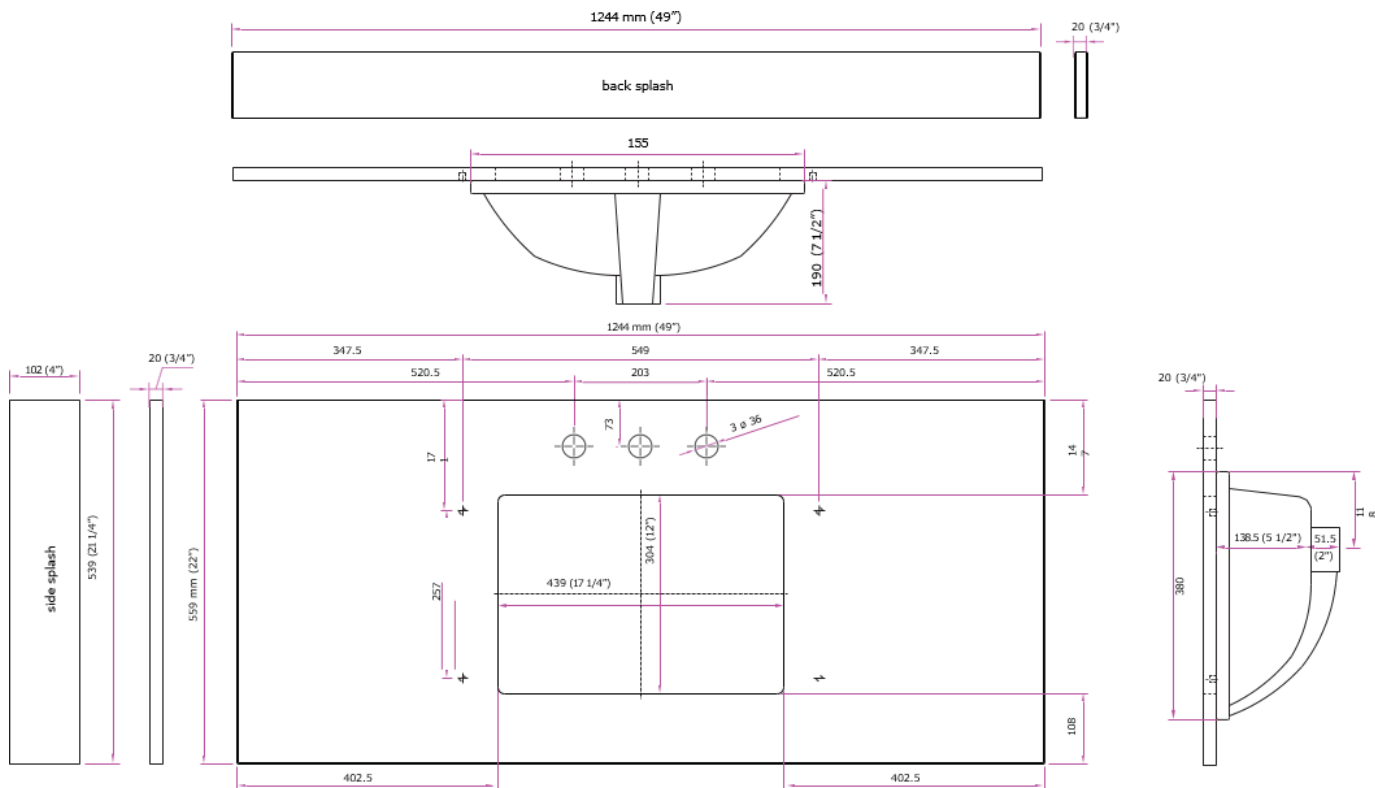

LUXART.

andressa®

Stone Vanity Top

LXVTGR4922S-BLG

ST49228BGR

Need Help? If you have any questions or concerns, please email: customerservice@luxartcollection.com.
Por favor. Si tiene alguna pregunta o duda, envíe un correo electrónico: customerservice@luxartcollection.com