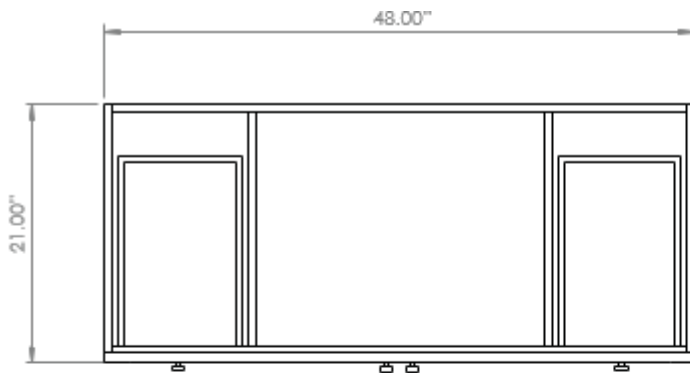

LUXART.

andressa®

Urban Vanity

LXVBURB4821

MXBV4821/MXGV4821/MXWV4821

Need Help? If you have any questions or concerns, please email: customerservice@luxartcollection.com.
Por favor. Si tiene alguna pregunta o duda, envíe un correo electrónico: customerservice@luxartcollection.com