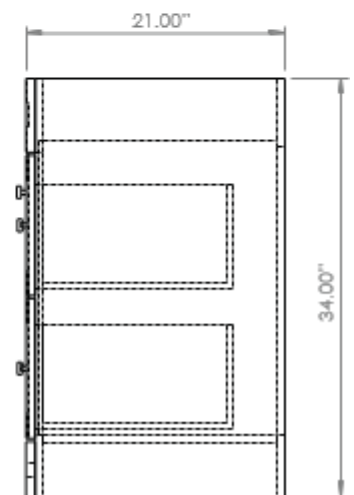

LUXART.

andressa®

Urban Vanity

LXVBURB4821

MXBV4821/MXGV4821/MXWV4821

Need Help? If you have any questions or concerns, please email: customerservice@luxartcollection.com.
Por favor. Si tiene alguna pregunta o duda, envíe un correo electrónico: customerservice@luxartcollection.com