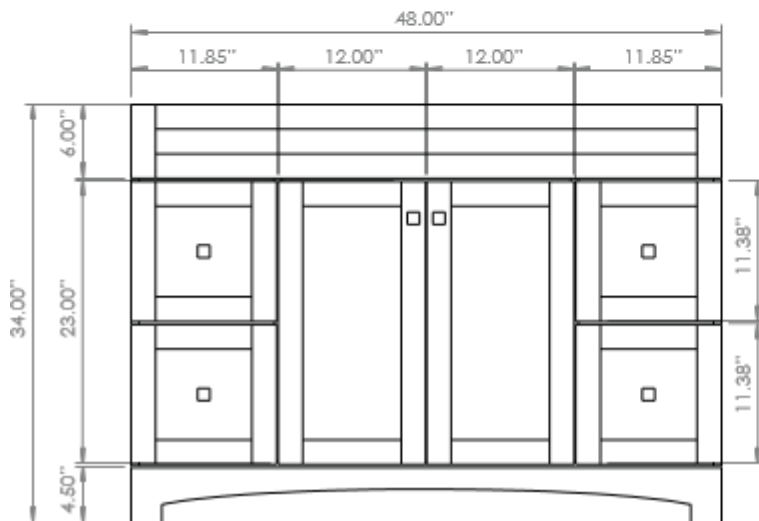

LUXART.

andressa®

Urban Vanity

LXVBURB4821

MXBV4821/MXGV4821/MXWV4821

Need Help? If you have any questions or concerns, please email: customerservice@luxartcollection.com.
Por favor. Si tiene alguna pregunta o duda, envíe un correo electrónico: customerservice@luxartcollection.com