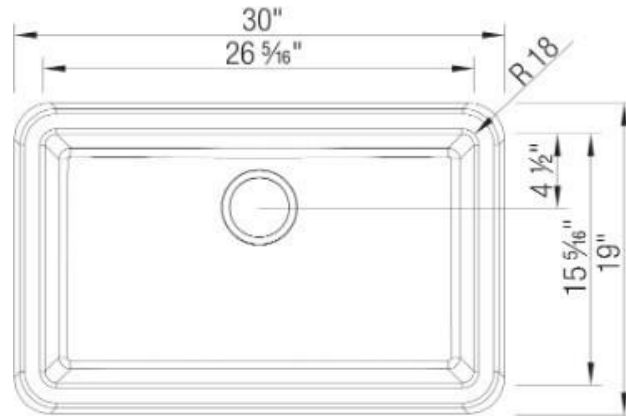

SILGRANIT® Single Bowl Apron Front

L U X A R T.

Product Specifications

Contact your sales representative for more information or visit our website at luxartcollection.com