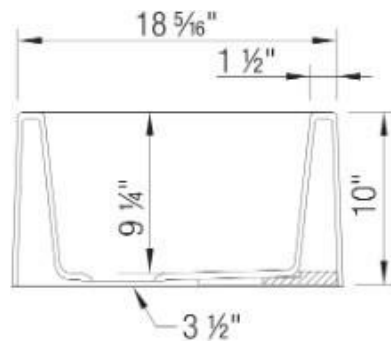

SILGRANIT® Single Bowl Apron Front

L U X A R T.

Product Specifications

Contact your sales representative for more information or visit our website at luxartcollection.com