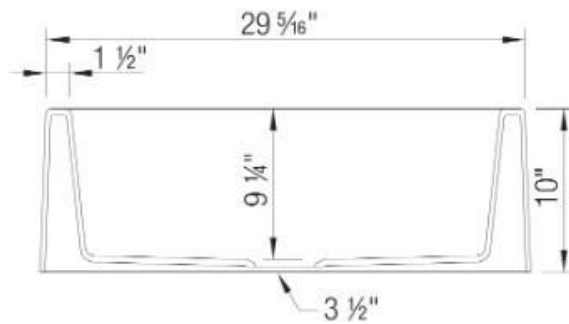

SILGRANIT® Single Bowl Apron Front

L U X A R T.

Product Specifications

Contact your sales representative for more information or visit our website at luxartcollection.com