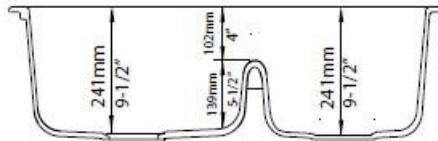

SILGRANIT®

LUXART®

Double Bowl 60/40 Offset Low Divide Undermount

Product Specifications

Contact your sales representative for more information or visit our website at luxartcollection.com

Revised 2/07/2023