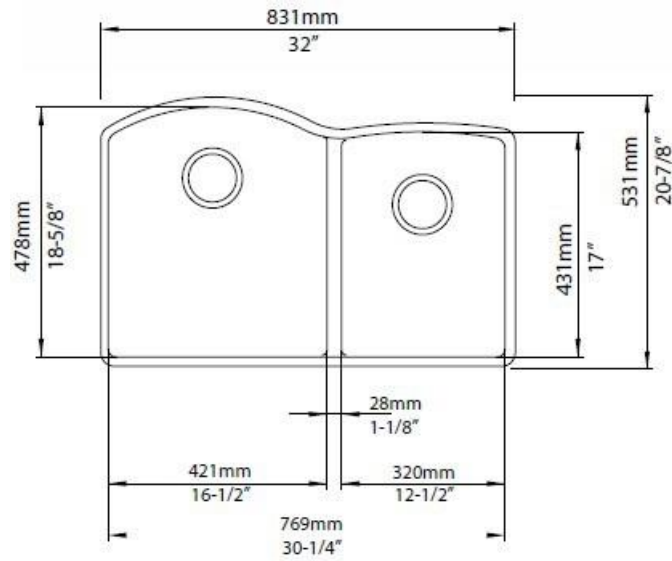

SILGRANIT®

LUXART®

Double Bowl 60/40 Offset Low Divide Undermount

Product Specifications

Contact your sales representative for more information or visit our website at luxartcollection.com

Revised 2/07/2023