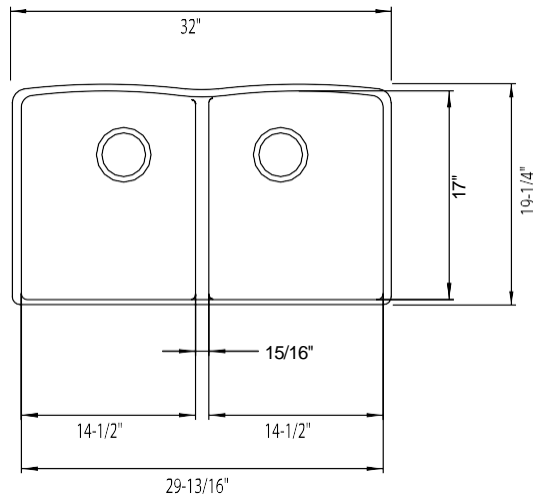

SILGRANIT®

LUXART®

Double Bowl 50/50 Low Divide Undermount

Product Specifications

Contact your sales representative for more information or visit our website at luxartcollection.com

Revised 2/08/2023