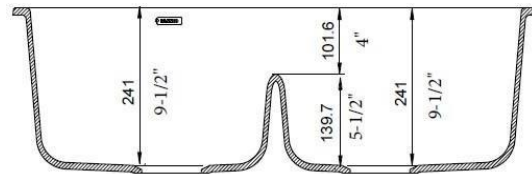

SILGRANIT®

LUXART®

Double Bowl 50/50 Low Divide Undermount

Product Specifications

Contact your sales representative for more information or visit our website at luxartcollection.com

Revised 2/08/2023