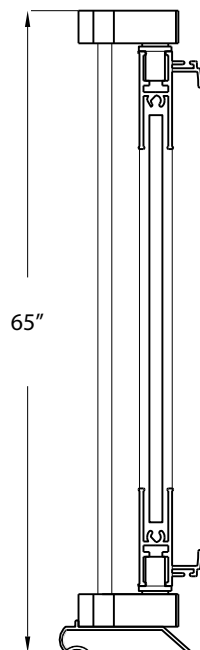

FRAMED PIVOT SWING SHOWER DOOR

Model #: SHSW3165-OB

FITS OPENING 29" TO 31"W X 65"H

Obscure Glass

Brushed Nickel Finish

Tempered safety glass

An anodized aluminum frame

Integrated door handle

Full length magnetic closure

Flexible orientation - right or left hand pivot

Up to 1/2" adjustment for out of square walls

Doors are backed by a Limited Lifetime Warranty

WAMM®We All Make Mistakes®Program

Obscure

Brushed Nickel

All dimensions are subject to change and variation without notice.

Revised 1/26/2022