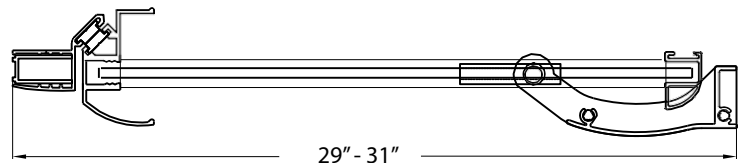

FRAMED PIVOT SWING SHOWER DOOR

Model #: SHSW3165-OB

FITS OPENING 29" TO 31"W X 65"H

Obscure Glass

Brushed Nickel Finish

Tempered safety glass

An anodized aluminum frame

Integrated door handle

Full length magnetic closure

Flexible orientation - right or left hand pivot

Up to 1/2" adjustment for out of square walls

Doors are backed by a Limited Lifetime Warranty

WAMM®We All Make Mistakes®Program

All dimensions are subject to change and variation without notice.

Revised 1/26/2022