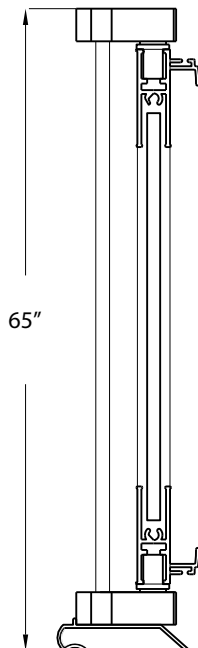

FRAMED PIVOT SWING SHOWER DOOR

Model #: SHSW2565-OB

FITS OPENING 23" TO 25"W X 65"H

Obscure Glass

Brushed Nickel Finish

Tempered safety glass

An anodized aluminum frame

Integrated door handle

Full length magnetic closure

Flexible orientation - right or left hand pivot

Up to 1/2" adjustment for out of square walls

Doors are backed by a Limited Lifetime Warranty

WAMM®We All Make Mistakes®Program

Obscure

Brushed Nickel

All dimensions are subject to change and variation without notice.

Revised 1/26/2022