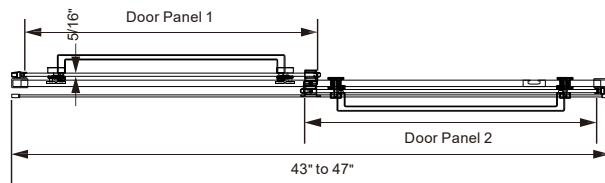

All dimensions are subject to change and variation without notice.

Revised 1/26/2022