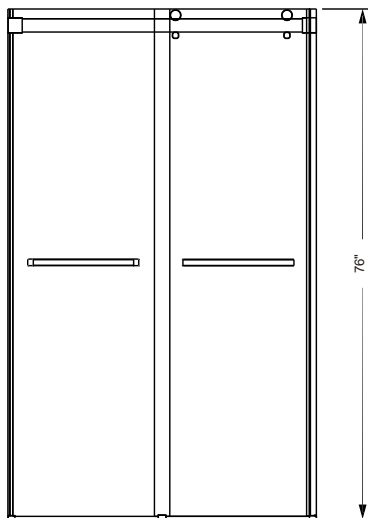

All dimensions are subject to change and variation without notice.

Revised 1/26/2022