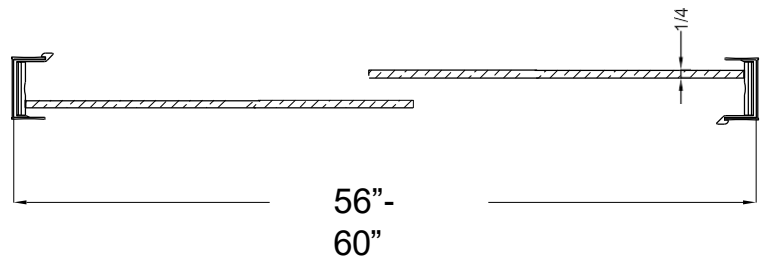

An anodized aluminum frame

Through-the-glass towel bars and hangers

An elegantly styled header

Safe Slider™ clip keeps doors gliding smooth

Bottom track designed for easy cleaning

Up to 3/4" adjustment for out of square walls

Rain

All dimensions are subject to change and variation without notice.