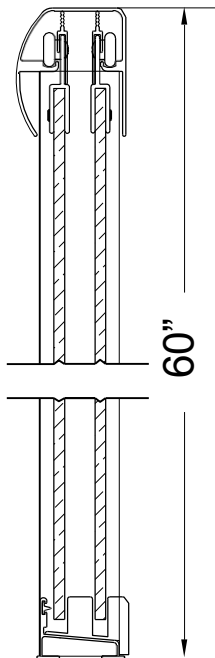

FRAMELESS SLIDING TUB DOOR

Model #: MMST6060-RN

FITS OPENING 56" TO 60"W X 60"H
 ENTRY WALK THROUGH OPENING: 28-1/4"

Rain Glass

Available in: Brushed Nickel,
 Oil Rubbed Bronze and Silver

1/4" tempered safety glass

An anodized aluminum frame

Through-the-glass towel bars and hangers

An elegantly styled header

Safe Slider™ clip keeps doors gliding smooth

Bottom track designed for easy cleaning

Up to 3/4" adjustment for out of square walls

Rain

All dimensions are subject to change and variation without notice.