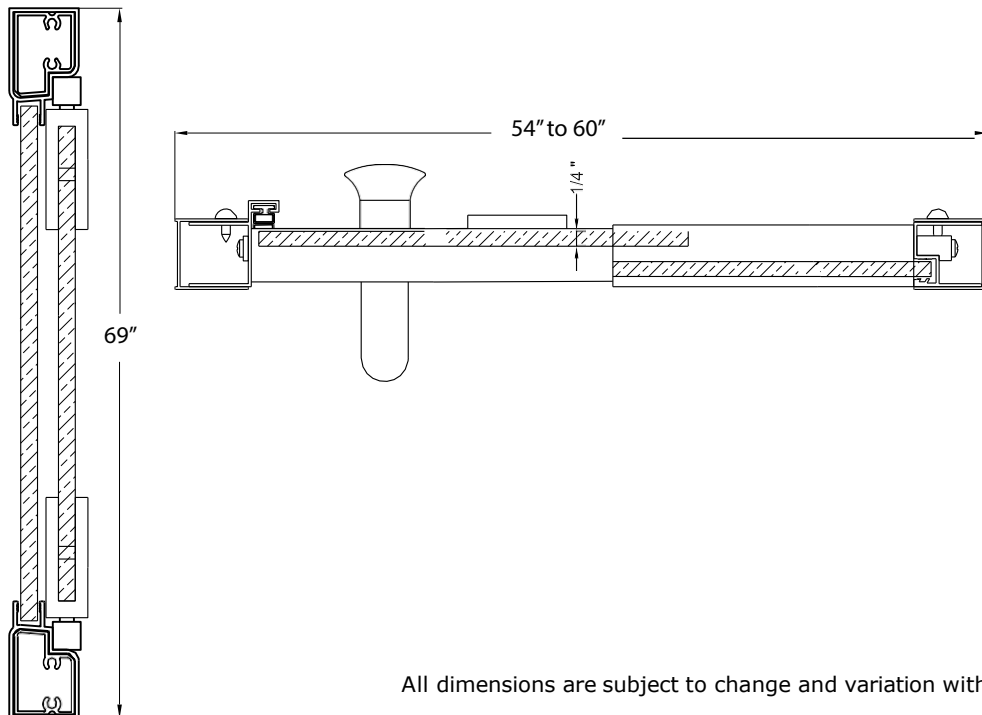

Brushed Nickel Finish Pictured

All dimensions are subject to change and variation without notice.

Revised 1/26/2022