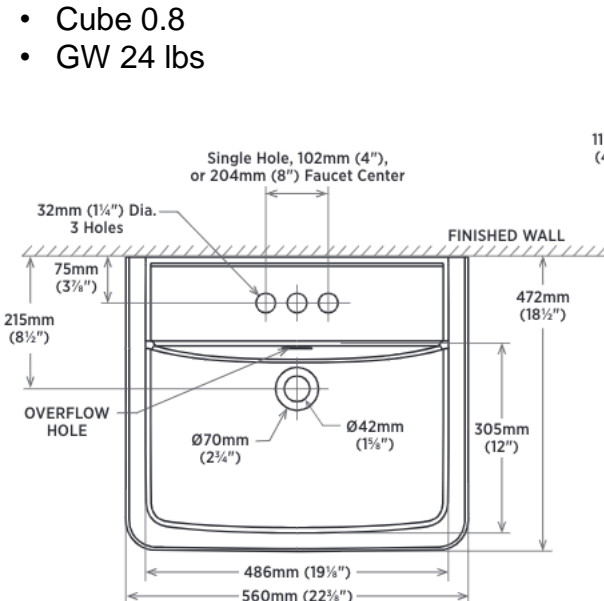

Pedestal Lavatory

Product Specifications

Features

- Vitreous china
- Rear overflow hole
- Single, hole, 4", or 8" faucet center
- Mounting hardware supplied
- Faucet not included

Overall Size

- 560mm W x 472mm D x 860mm H 22" W x 18½" D x 33⅞" H

Compliance Certifications

- Meets or exceeds the following:
- IAPMO cUPC
- ASME A112.19.2 / CSA B45.1

Shipping

Basin:

- Cube 2.63
- GW 43 lbs

Leg:

- Cube 0.8
- GW 24 lbs

LXS10010 White Basin Single Hole
LXS10011 White Basin 4" Center Faucet
LXS10012 White Basin 8" Center Faucet
LXS10013 Pedestal Leg