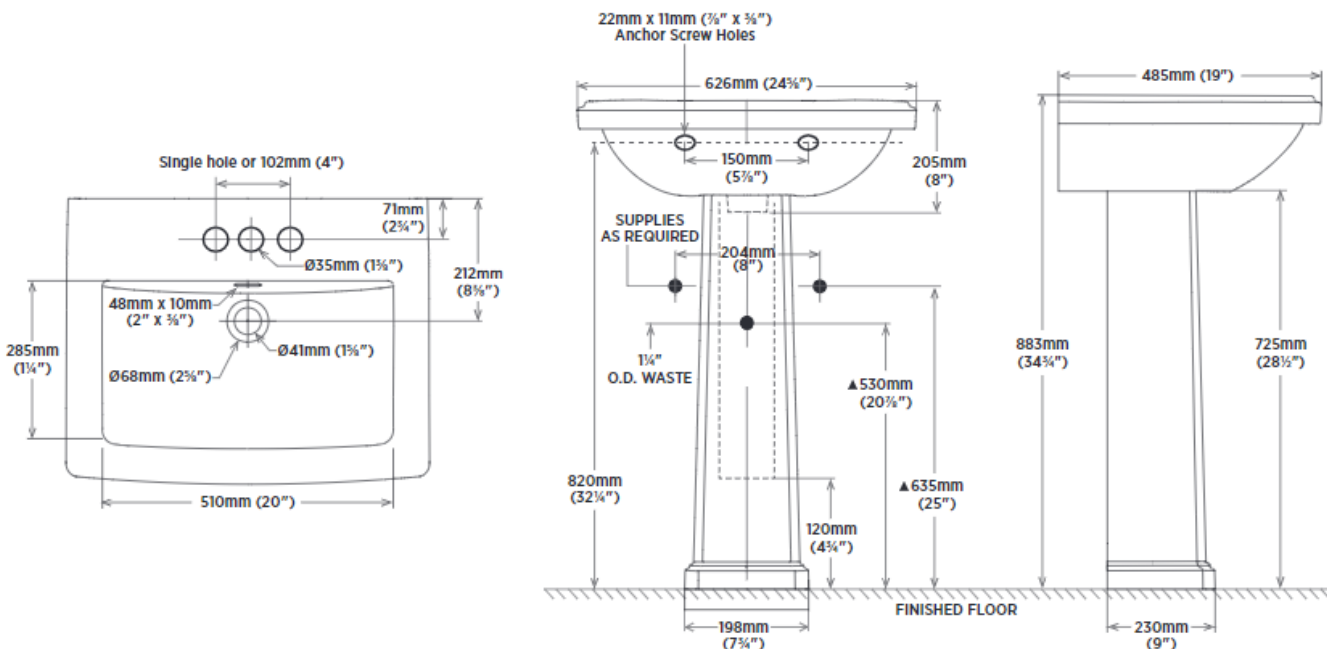

#### Overall Size

- 24<sup>5</sup>/<sub>8</sub>" W x 19" D x 34<sup>3</sup>/<sub>4</sub>" H

#### Shipping

- Basin: Cube 2.73GW 48 lbs
- Leg: Cube 1.49GW 26 lbs

LXS10003 Basin with Single Hole  
LXS10004 Basin with 4" Center  
LXS10005 Pedestal Leg

All dimensions listed are nominal. Luxart® reserves the right to make product and material changes at any time without notice.