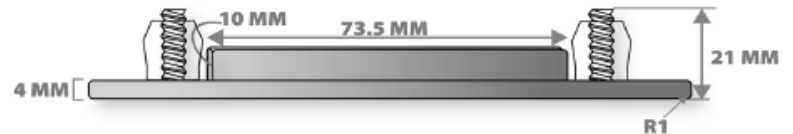

Decorative Drain Cover

Product Specifications

Features

- For use with Luxart® Altabella freestanding tubs
- Available in eight different finishes
- Includes drain pop-up and overflow trim pieces
- Made of brass and metal components

Model LX179002 shown in Brushed Nickel Finish

✓ To Submit	Part Number	Description	Finish
	LX179001	Decorative Drain Cover	Chrome
	LX179002	Decorative Drain Cover	Brushed Nickel
	LX179003	Decorative Drain Cover	White
	LX179004	Decorative Drain Cover	Matte Black
	LX179005	Decorative Drain Cover	Oil Rubbed Bronze
	LX179006	Decorative Drain Cover	Brushed Gold
	LX179007	Decorative Drain Cover	Rose Gold
	LX179008	Decorative Drain Cover	Polished Nickel