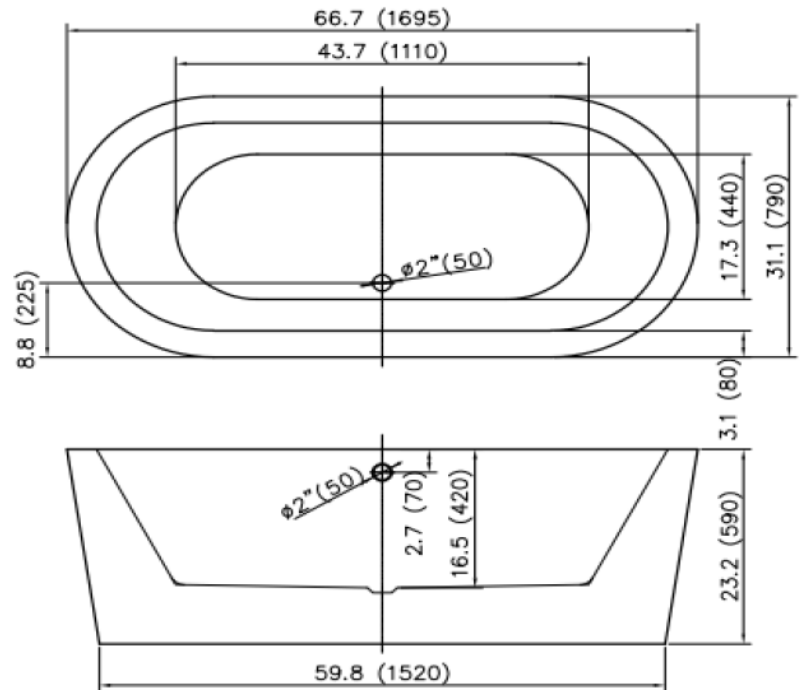

TECHINCAL SPECIFICATIONS

Height	590 mm / 23.2 in
Width	790 mm / 31.1 in
Depth	420 mm / 16.5 in
Length	1695 mm / 66.7 in
Weight	88 pounds
Shipping Weight	106.08 pounds
Capacity (full)	78 Gallons
Capacity (to overflow)	65 Gallons
Drain	Offset
Overflow	Integrated

APPLICABLE STANDARDS/CODES

Specified model meets or exceeds the following:

- CSA B45.5-11/IAPMO Z124

Warranty

See warranty information for more details.

All dimensions listed are nominal. LUXART® reserves the right to make product and material changes at any time without notice.

Contact your sales representative for more information or visit our website at luxartcollection.com

Freestanding Tub

LUXART® *Alta Bella*

Product Specifications

TECHINCAL SPECIFICATIONS

Metal overflow drain cover. Integral bathtub drain assembly with integral overflow holes. Metal pop-up drain cover. Drain cover is interchangeable with different finish colors, purchased separately. Made of brass and metal components.