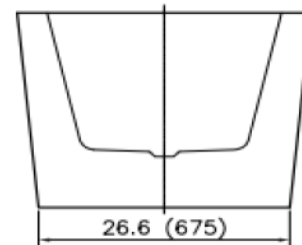

Warranty

See warranty information for more details.

All dimensions listed are nominal. LUXART® reserves the right to make product and material changes at any time without notice.

Contact your sales representative for more information or visit our website at luxartcollection.com