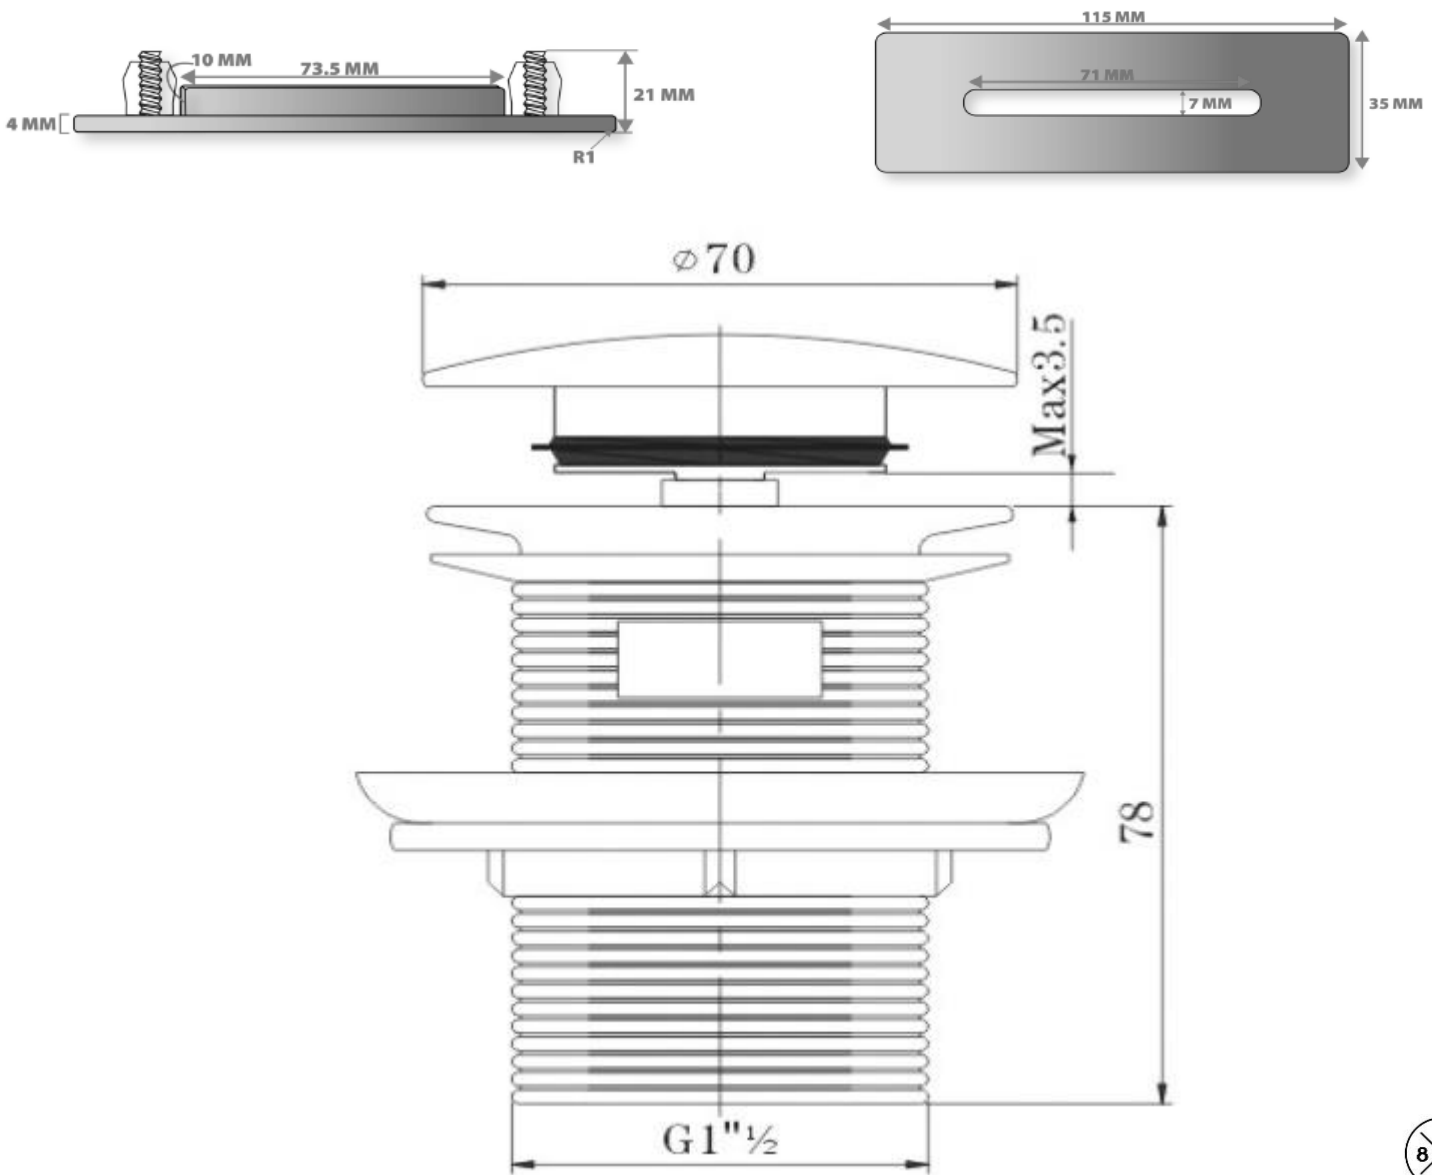

TECHINCAL SPECIFICATIONS

Height	590 mm / 23.2 in
Width	790 mm / 31.1 in
Depth	420 mm / 16.5 in
Length	1695 mm / 66.7 in
Weight	88 pounds
Shipping Weight	106.08 pounds
Capacity (full)	78 Gallons
Capacity (to overflow)	65 Gallons
Drain	Offset
Overflow	Integrated

Contact your sales representative for more information or visit our website at luxartcollection.com

Freestanding Tub

LUXART® *Alta Bella*

Product Specifications

TECHINCAL SPECIFICATIONS

Metal overflow drain cover. Integral bathtub drain assembly with integral overflow holes. Metal pop-up drain cover. Drain cover is interchangeable with different finish colors, purchased separately. Made of brass and metal components.