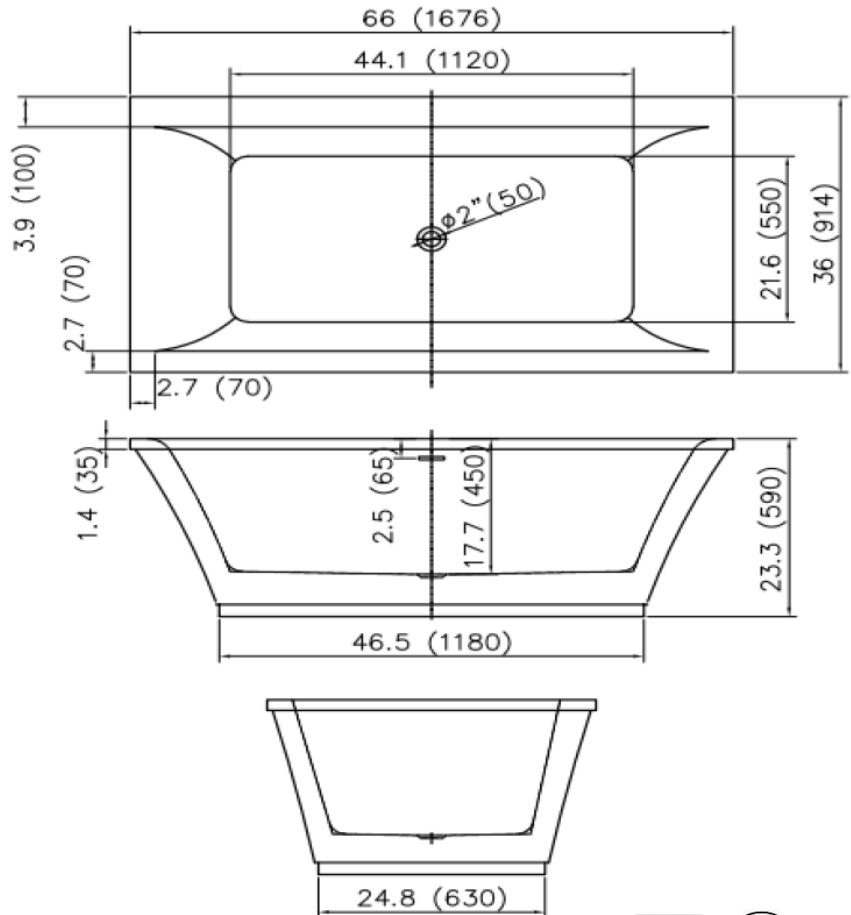

Freestanding Tub

LUXART® *AltaBella*

Product Specifications

LUXART®

ORIAMO

ORIAMO6636

Luxart® ALTABELLA tubs are made from vacuum-formed acrylic sheets and have a deep, durable color layer. These versatile tubs are strong and lightweight, serving as the centerpiece of your bathroom. Pour into an AltaBella bath and enjoy a generous, deep soak like no other.

TECHINCAL SPECIFICATIONS

Height	590 mm / 23.3 in
Width	914 mm / 36 in
Depth	450 mm / 17.7 in
Length	1676 mm / 66 in
Weight	117.00 pounds
Shipping Weight	134.81 pounds
Capacity (full)	103 Gallons
Capacity (to overflow)	88 Gallons
Drain	Center
Overflow	Integrated

APPLICABLE STANDARDS/CODES

Specified model meets or exceeds the following:

- CSA B45.5-11/IAPMO Z124

Warranty

See warranty information for more details.

All dimensions listed are nominal. LUXART® reserves the right to make product and material changes at any time without notice.

Contact your sales representative for more information or visit our website at luxartcollection.com

Freestanding Tub

LUXART® *Alta Bella*

Product Specifications

TECHINCAL SPECIFICATIONS

Metal overflow drain cover. Integral bathtub drain assembly with integral overflow holes. Metal pop-up drain cover. Drain cover is interchangeable with different finish colors, purchased separately. Made of brass and metal components.