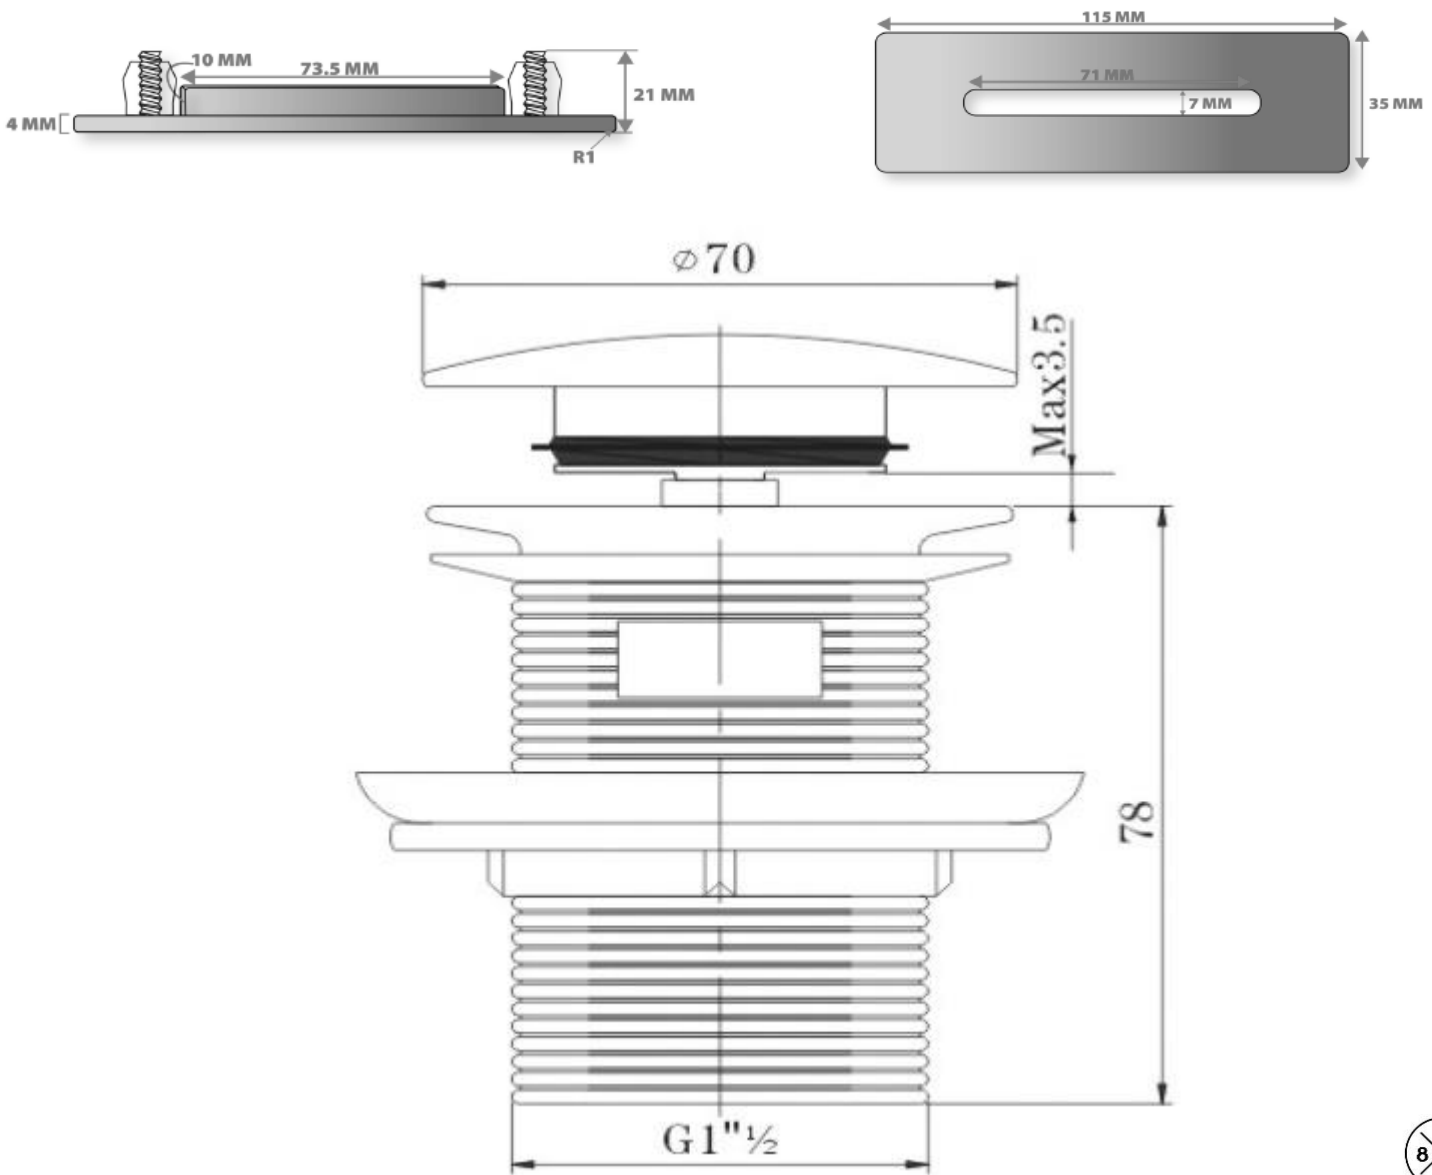

TECHINCAL SPECIFICATIONS

Height	590 mm / 23.3 in
Width	914 mm / 36 in
Depth	450 mm / 17.7 in
Length	1676 mm / 66 in
Weight	117.00 pounds
Shipping Weight	134.81 pounds
Capacity (full)	103 Gallons
Capacity (to overflow)	88 Gallons
Drain	Center
Overflow	Integrated

Contact your sales representative for more information or visit our website at luxartcollection.com

Freestanding Tub

LUXART® *Alta Bella*

Product Specifications

TECHINCAL SPECIFICATIONS

Metal overflow drain cover. Integral bathtub drain assembly with integral overflow holes. Metal pop-up drain cover. Drain cover is interchangeable with different finish colors, purchased separately. Made of brass and metal components.