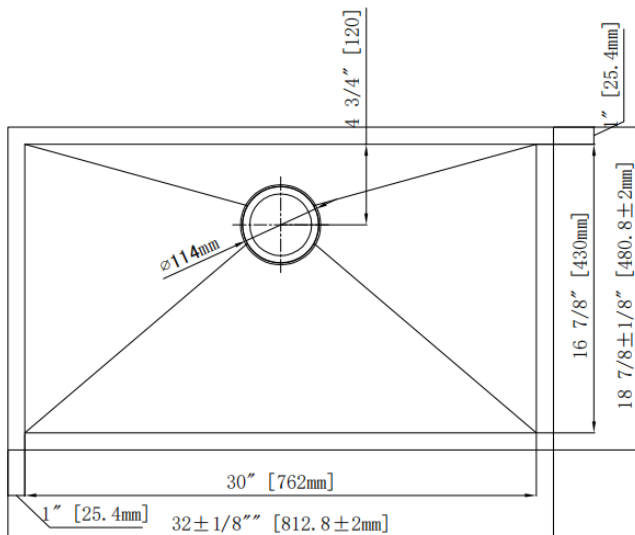

Overall Size: 32" x 18-7/8"

Bowl Depth: 10"

Minimum Cabinet Size: 36"

Drain Opening: 3-1/2"

Drain Placement: Center Rear

USE SINK AS CUTOUT TEMPLATE

LXZS3219

Optional Accessories

- Bottom Basin Rack: LXZS3219BG
- Basket Strainer: MLL7, ML18, ML14, ML15
- Soap Dispenser: CSD, LCSD, LGLSD

For cutout measurement: Use sink in sink box.

All dimensions listed are nominal. Luxart® reserves the right to make product and material changes at any time without notice.