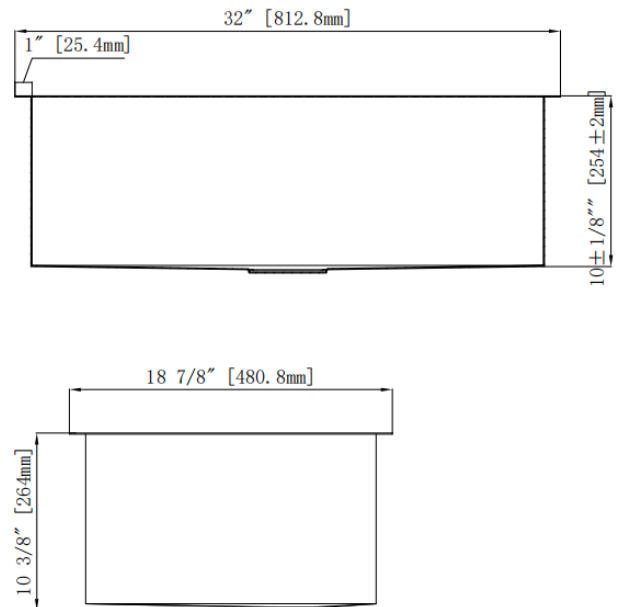

Overall Size: 32" x 18-7/8"

Bowl Depth: 10"

Minimum Cabinet Size: 36"

Drain Opening: 3-1/2"

Drain Placement: Center Rear

USE SINK AS CUTOUT TEMPLATE

LXZS3219

Optional Accessories

- Bottom Basin Rack: LXZS3219BG
- Basket Strainer: MLL7, ML18, ML14, ML15
- Soap Dispenser: CSD, LCSD, LGLSD

For cutout measurement: Use sink in sink box.

All dimensions listed are nominal. Luxart® reserves the right to make product and material changes at any time without notice.