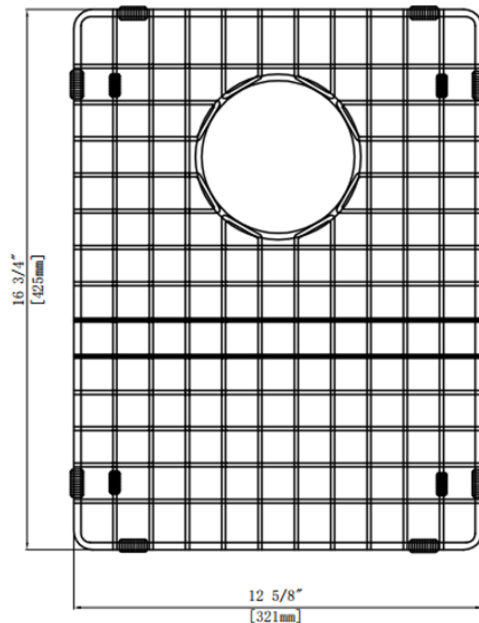

All dimensions listed are nominal. Luxart® reserves the right to make product and material changes at any time without notice.

Contact your sales representative for more information or visit our website at luxartcollection.com