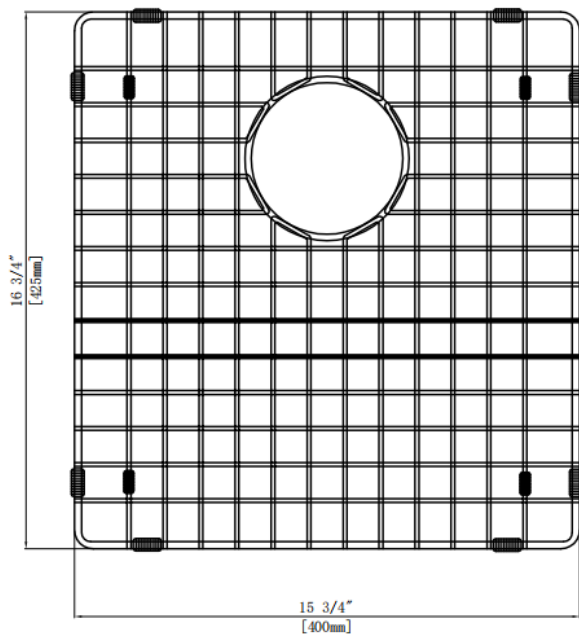

All dimensions listed are nominal. Luxart® reserves the right to make product and material changes at any time without notice.

Contact your sales representative for more information or visit our website at luxartcollection.com