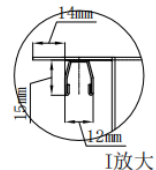

Overall Size: 33" x 22"

Bowl Depth: 10" (left); 10" (right)

Minimum Cabinet Size: 36"

Drain Opening: 3-1/2"

Drain Placement: Center Rear

USE SINK AS CUTOUT TEMPLATE

LXNZD3322DM3

I放大

Optional Accessories

- Bottom Basin Rack: LXNZD3322DM1BG
- Basket Strainer: MLL7, ML18, ML14, ML15
- Soap Dispenser: CSD, LCSD, LGLSD

For cutout measurement: Use sink in sink box.

All dimensions listed are nominal. Luxart® reserves the right to make product and material changes at any time without notice.