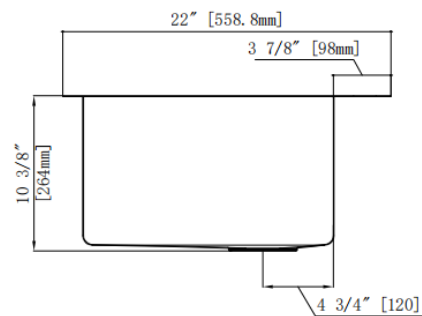

Near Zero Radius Dual Mount Double Bowl Kitchen Sink

LUXART.

Product Specifications

Features

- 16 Gauge
- Type 304 Stainless Steel
- Includes Mounting Clips
- Fully Undercoated
- Sound Absorption Pads
- Brushed Satin Finish

Overall Size: 33" x 22"

Bowl Depth: 10" (left); 10" (right)

Minimum Cabinet Size: 36"

Drain Opening: 3-1/2"

Drain Placement: Center Rear

USE SINK AS CUTOUT TEMPLATE

LXNZD3322DM3

I放大

Optional Accessories

- Bottom Basin Rack: LXNZD3322DM1BG
- Basket Strainer: MLL7, ML18, ML14, ML15
- Soap Dispenser: CSD, LCSD, LGLSD

For cutout measurement: Use sink in sink box.

All dimensions listed are nominal. Luxart® reserves the right to make product and material changes at any time without notice.