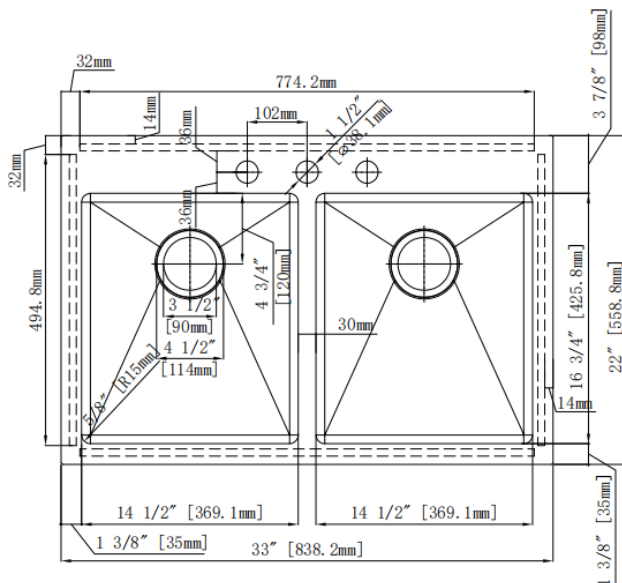

Overall Size: 33" x 22"

Bowl Depth: 10" (left); 10" (right)

Minimum Cabinet Size: 36"

Drain Opening: 3-1/2"

Drain Placement: Center Rear

USE SINK AS CUTOUT TEMPLATE

LXNZD3322DM3

I放大

Optional Accessories

- Bottom Basin Rack: LXNZD3322DM1BG
- Basket Strainer: MLL7, ML18, ML14, ML15
- Soap Dispenser: CSD, LCSD, LGLSD

For cutout measurement: Use sink in sink box.

All dimensions listed are nominal. Luxart® reserves the right to make product and material changes at any time without notice.