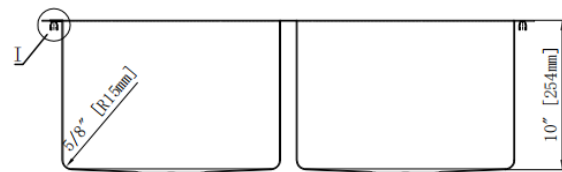

Near Zero Radius Dual Mount Double Bowl Kitchen Sink

LUXART.

Product Specifications

Features

- 16 Gauge
- Type 304 Stainless Steel
- Includes Mounting Clips
- Fully Undercoated
- Sound Absorption Pads
- Brushed Satin Finish

Overall Size: 33" x 22"

Bowl Depth: 10" (left); 10" (right)

Minimum Cabinet Size: 36"

Drain Opening: 3-1/2"

Drain Placement: Center Rear

USE SINK AS CUTOUT TEMPLATE

LXNZD3322DM3

I放大

Optional Accessories

- Bottom Basin Rack: LXNZD3322DM1BG
- Basket Strainer: MLL7, ML18, ML14, ML15
- Soap Dispenser: CSD, LCSD, LGLSD

For cutout measurement: Use sink in sink box.

All dimensions listed are nominal. Luxart® reserves the right to make product and material changes at any time without notice.