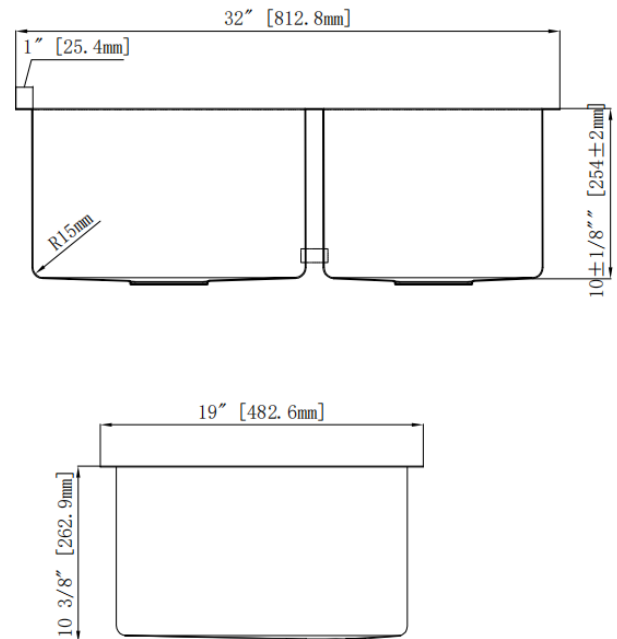

### Features

- 16 Gauge
- Type 304 Stainless Steel
- Includes Mounting Clips
- Fully Undercoated
- Sound Absorption Pads
- Brushed Satin Finish

**Overall Size:** 32" x 19"

**Bowl Depth:** 10" (left); 10" (right)

**Minimum Cabinet Size:** 36"

**Drain Opening:** 3-1/2"

**Drain Placement:** Center Rear

**USE SINK AS CUTOUT TEMPLATE**

**LXNZD3219**

### Optional Accessories

- Bottom Basin Rack: LXZD3219BG
- Basket Strainer: MLL7, ML18, ML14, ML15
- Soap Dispenser: CSD, LCSD, LGLSD

For cutout measurement: Use sink in sink box.

All dimensions listed are nominal. Luxart® reserves the right to make product and material changes at any time without notice.