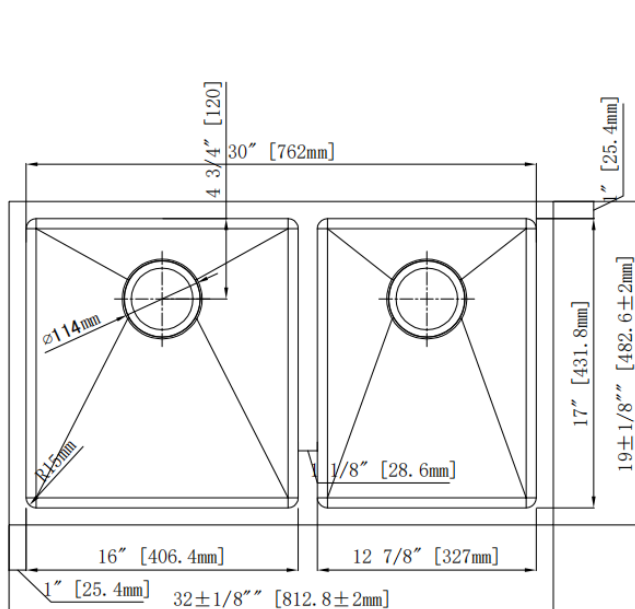

### Features

- 16 Gauge
- Type 304 Stainless Steel
- Includes Mounting Clips
- Fully Undercoated
- Sound Absorption Pads
- Brushed Satin Finish

**Overall Size:** 32" x 19"

**Bowl Depth:** 10" (left); 10" (right)

**Minimum Cabinet Size:** 36"

**Drain Opening:** 3-1/2"

**Drain Placement:** Center Rear

**USE SINK AS CUTOUT TEMPLATE**

**LXNZD3219**

### Optional Accessories

- Bottom Basin Rack: LXZD3219BG
- Basket Strainer: MLL7, ML18, ML14, ML15
- Soap Dispenser: CSD, LCSD, LGLSD

For cutout measurement: Use sink in sink box.

All dimensions listed are nominal. Luxart® reserves the right to make product and material changes at any time without notice.