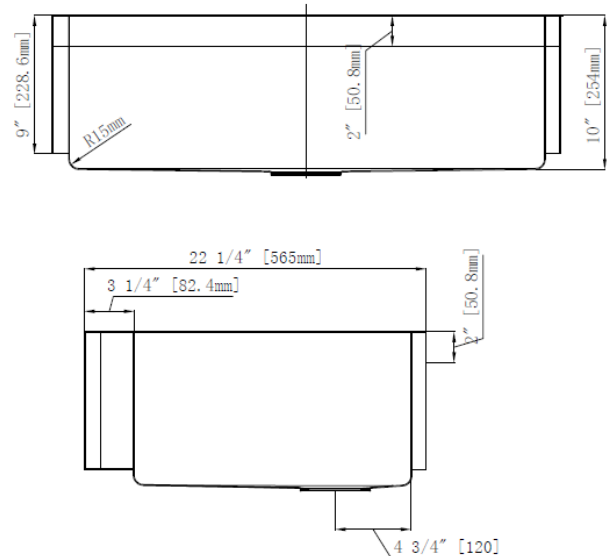

Overall Size: 33" x 22-1/4"

Bowl Depth: 10"

Minimum Cabinet Size: 36"

Drain Opening: 3-1/2"

Drain Placement: Center Rear

USE SINK AS CUTOUT TEMPLATE

LXNZAFS3322

Optional Accessories

- Bottom Basin Rack: LXNZAFS3322BG
- Basket Strainer: MLL7, ML18, ML14, ML15
- Soap Dispenser: CSD, LCSD, LGLSD

For cutout measurement: Use sink in sink box.

All dimensions listed are nominal. Luxart® reserves the right to make product and material changes at any time without notice.