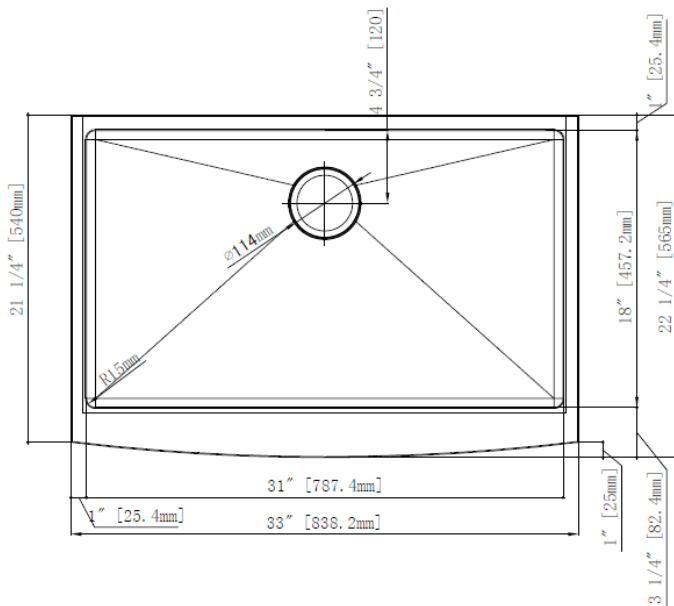

Overall Size: 33" x 22-1/4"

Bowl Depth: 10"

Minimum Cabinet Size: 36"

Drain Opening: 3-1/2"

Drain Placement: Center Rear

USE SINK AS CUTOUT TEMPLATE

LXNZAFS3322

Optional Accessories

- Bottom Basin Rack: LXNZAFS3322BG
- Basket Strainer: MLL7, ML18, ML14, ML15
- Soap Dispenser: CSD, LCSD, LGLSD

For cutout measurement: Use sink in sink box.

All dimensions listed are nominal. Luxart® reserves the right to make product and material changes at any time without notice.