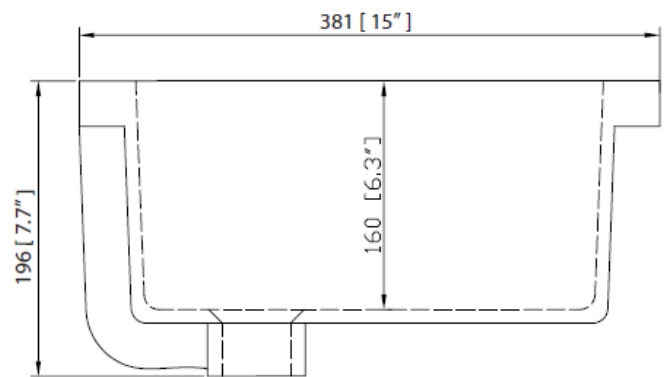

LXVANITYAE49SSG *shown above*
Faucet not included

VANITY TECHNICAL SPECIFICATIONS

Height	35 in
Width	49 in
Depth	22 in
Weight	202 pounds
Faucet Hole Opening	8 in Widespread
Included	CUM20WT-R Lavatory Sink, Vanity top, Cabinet Hardware and Backsplash

49" Single Bowl Bathroom Vanity with Top and Lavatory Sink

Product Specifications

PRODUCT DIAGRAMS

Front

Back

Side

Top

Contact your sales representative for more information or visit our website at luxartcollection.com

49" Single Bowl Bathroom Vanity with Top and Lavatory Sink

LUXART®

Product Specifications

PRODUCT DIAGRAMS

Top

Front

Side

Contact your sales representative for more information or visit our website at luxartcollection.com