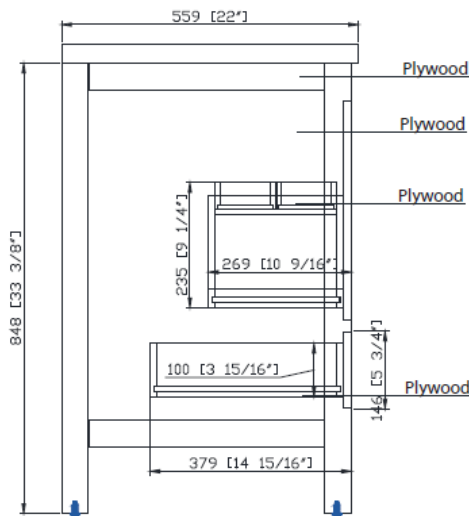

LXVANITYAE49SSG *shown above*
Faucet not included

VANITY TECHNICAL SPECIFICATIONS

Height	35 in
Width	49 in
Depth	22 in
Weight	202 pounds
Faucet Hole Opening	8 in Widespread
Included	CUM20WT-R Lavatory Sink, Vanity top, Cabinet Hardware and Backsplash

49" Single Bowl Bathroom Vanity with Top and Lavatory Sink

Product Specifications

PRODUCT DIAGRAMS

Front

Back

Side

Top

Contact your sales representative for more information or visit our website at luxartcollection.com

49" Single Bowl Bathroom Vanity with Top and Lavatory Sink

LUXART®

Product Specifications

PRODUCT DIAGRAMS

Top

Front

Side

Contact your sales representative for more information or visit our website at luxartcollection.com