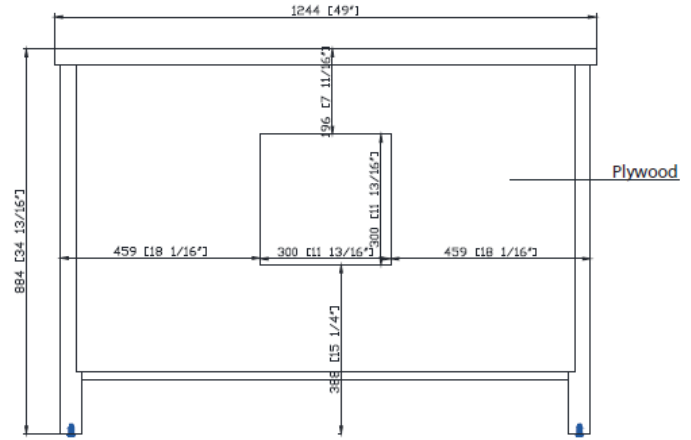

LXVANITYAE49SSG *shown above*
Faucet not included

VANITY TECHNICAL SPECIFICATIONS

Height	35 in
Width	49 in
Depth	22 in
Weight	202 pounds
Faucet Hole Opening	8 in Widespread
Included	CUM20WT-R Lavatory Sink, Vanity top, Cabinet Hardware and Backsplash

49" Single Bowl Bathroom Vanity with Top and Lavatory Sink

Product Specifications

PRODUCT DIAGRAMS

Front

Back

Side

Top

Contact your sales representative for more information or visit our website at luxartcollection.com

49" Single Bowl Bathroom Vanity with Top and Lavatory Sink

LUXART®

Product Specifications

PRODUCT DIAGRAMS

Top

Front

Side

Contact your sales representative for more information or visit our website at luxartcollection.com