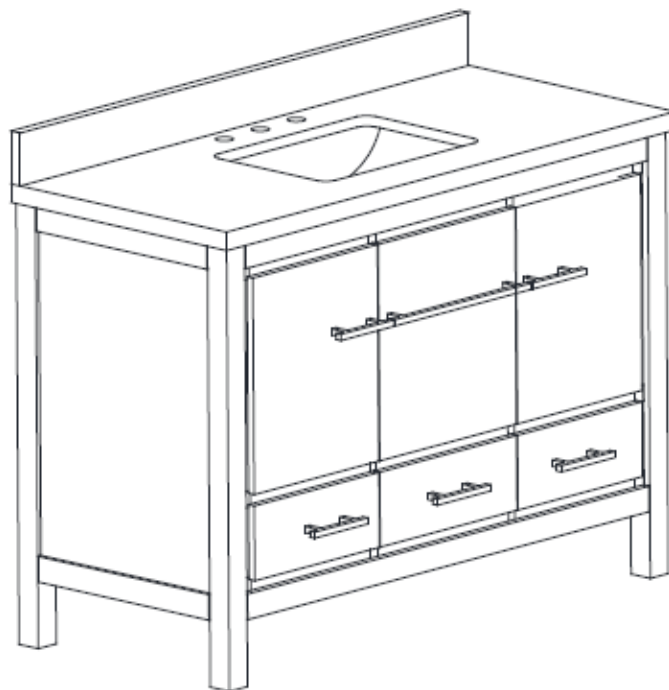

49" Single Bowl Bathroom Vanity with Top and Lavatory Sink

LUXART®

Product Specifications

andressa[®]
ECLECTIC

The Andressa Eclectic Collection embodies a contemporary aesthetic. From its pristine engineered top to its linear accents and clean lines, Andressa Eclectic dazzles in multiple design settings. Generous storage features include soft-close doors and drawers with removable organizer trays.

FEATURES

- Solid ash wood frame
- Plywood panels
- 2 soft-close doors
- 3 soft-close bottom drawers with dovetail joints
- 1 Pull out drawer with dovetail joints and removable trays (middle)
- Brushed nickel finish hardware
- Adjustable height levelers
- Pre-installed white engineered stone ½" thick countertop with 4" backsplash
- Vanity top pre-drilled for 8" widespread faucet
- Pre-Installed rectangular vitreous china undermount sink with 1.8" drain opening and overflow outlet
- Partially open back for easier plumbing installation

LXVANITYAE49SSG *shown above*
Faucet not included

VANITY TECHNICAL SPECIFICATIONS

Height	35 in
Width	49 in
Depth	22 in
Weight	202 pounds
Faucet Hole Opening	8 in Widespread
Included	CUM20WT-R Lavatory Sink, Vanity top, Cabinet Hardware and Backsplash

49" Single Bowl Bathroom Vanity with Top and Lavatory Sink

Product Specifications

PRODUCT DIAGRAMS

Front

Back

Side

Top

Contact your sales representative for more information or visit our website at luxartcollection.com