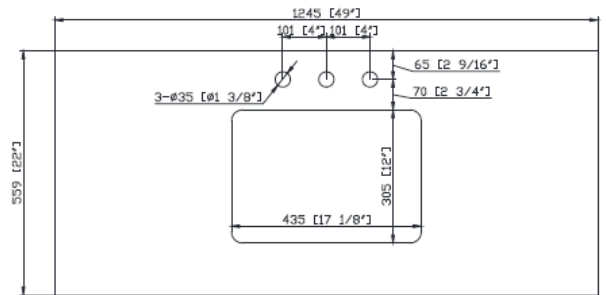

LXVANITYAE49SSG *shown above*
Faucet not included

VANITY TECHNICAL SPECIFICATIONS

Height	35 in
Width	49 in
Depth	22 in
Weight	202 pounds
Faucet Hole Opening	8 in Widespread
Included	CUM20WT-R Lavatory Sink, Vanity top, Cabinet Hardware and Backsplash

49" Single Bowl Bathroom Vanity with Top and Lavatory Sink

Product Specifications

PRODUCT DIAGRAMS

Front

Back

Side

Top

Contact your sales representative for more information or visit our website at luxartcollection.com

49" Single Bowl Bathroom Vanity with Top and Lavatory Sink

LUXART®

Product Specifications

PRODUCT DIAGRAMS

Top

Front

Side

Contact your sales representative for more information or visit our website at luxartcollection.com