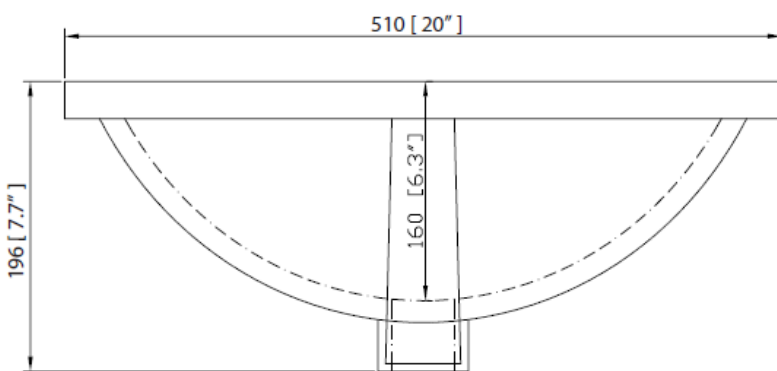

LXVANITYAE49SSG *shown above*
Faucet not included

VANITY TECHNICAL SPECIFICATIONS

Height	35 in
Width	49 in
Depth	22 in
Weight	202 pounds
Faucet Hole Opening	8 in Widespread
Included	CUM20WT-R Lavatory Sink, Vanity top, Cabinet Hardware and Backsplash

49" Single Bowl Bathroom Vanity with Top and Lavatory Sink

Product Specifications

PRODUCT DIAGRAMS

Front

Back

Side

Top

Contact your sales representative for more information or visit our website at luxartcollection.com

49" Single Bowl Bathroom Vanity with Top and Lavatory Sink

LUXART®

Product Specifications

PRODUCT DIAGRAMS

Top

Front

Side

Contact your sales representative for more information or visit our website at luxartcollection.com