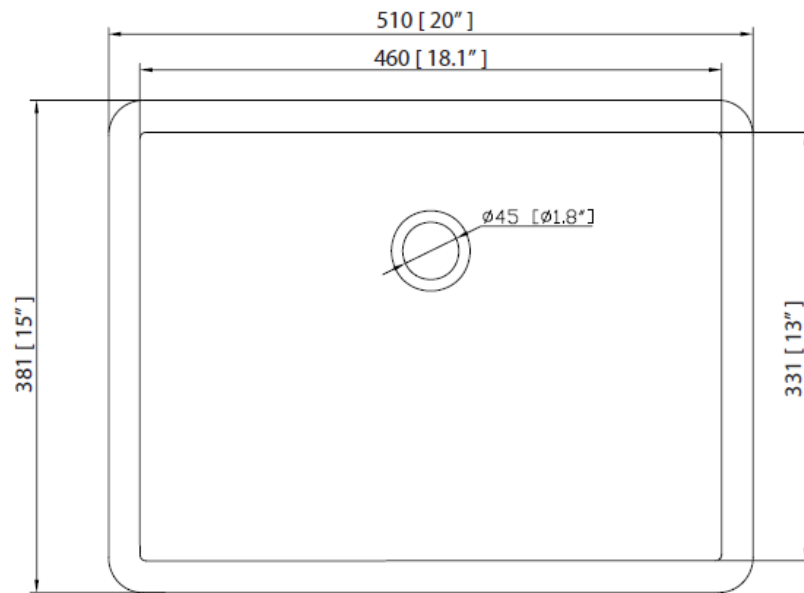

LXVANITYAE49SSG *shown above*
Faucet not included

VANITY TECHNICAL SPECIFICATIONS

Height	35 in
Width	49 in
Depth	22 in
Weight	202 pounds
Faucet Hole Opening	8 in Widespread
Included	CUM20WT-R Lavatory Sink, Vanity top, Cabinet Hardware and Backsplash

49" Single Bowl Bathroom Vanity with Top and Lavatory Sink

Product Specifications

PRODUCT DIAGRAMS

Front

Back

Side

Top

Contact your sales representative for more information or visit our website at luxartcollection.com

49" Single Bowl Bathroom Vanity with Top and Lavatory Sink

LUXART®

Product Specifications

PRODUCT DIAGRAMS

Top

Front

Side

Contact your sales representative for more information or visit our website at luxartcollection.com