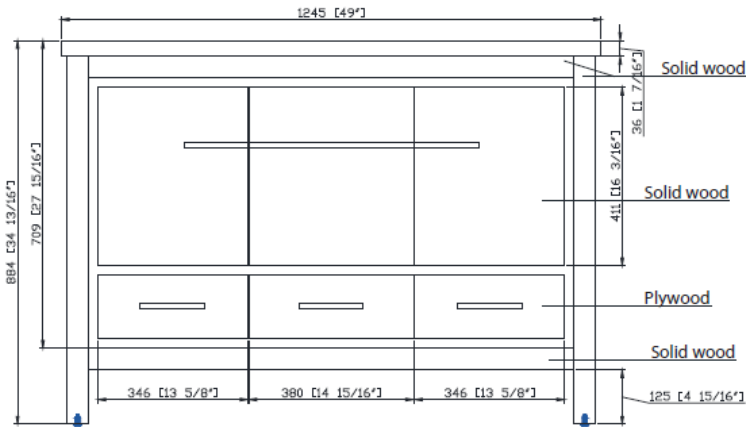

LXVANITYAE49SSG *shown above*
Faucet not included

VANITY TECHNICAL SPECIFICATIONS

Height	35 in
Width	49 in
Depth	22 in
Weight	202 pounds
Faucet Hole Opening	8 in Widespread
Included	CUM20WT-R Lavatory Sink, Vanity top, Cabinet Hardware and Backsplash

49" Single Bowl Bathroom Vanity with Top and Lavatory Sink

Product Specifications

PRODUCT DIAGRAMS

Front

Back

Side

Top

Contact your sales representative for more information or visit our website at luxartcollection.com

49" Single Bowl Bathroom Vanity with Top and Lavatory Sink

LUXART®

Product Specifications

PRODUCT DIAGRAMS

Top

Front

Side

Contact your sales representative for more information or visit our website at luxartcollection.com