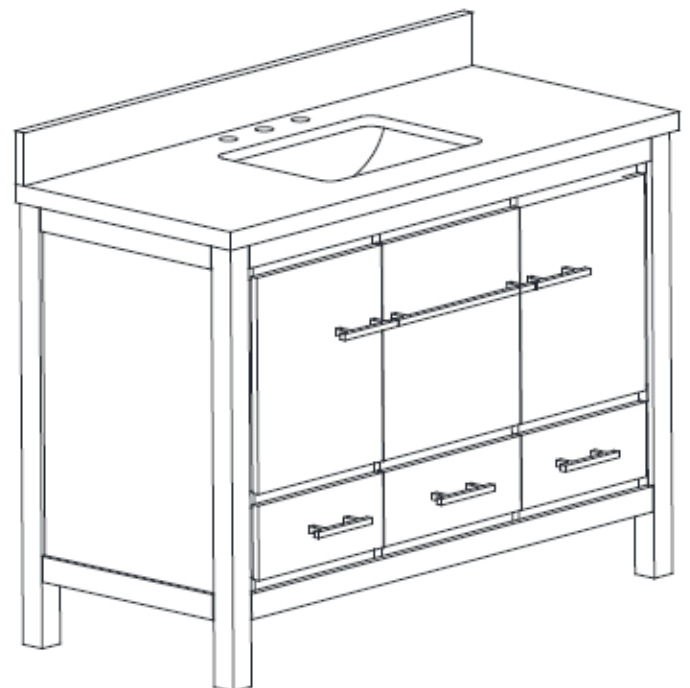

43" Single Bowl Bathroom Vanity with Top and Lavatory Sink

LUXART®

Product Specifications

LXVANITYAE43SSG *shown above*
Faucet not included

The Andressa Eclectic Collection embodies a contemporary aesthetic. From its pristine engineered top to its linear accents and clean lines, Andressa Eclectic dazzles in multiple design settings. Generous storage features include soft-close doors and drawers with removable organizer trays.

FEATURES

- Solid ash wood frame
- Plywood panels
- 2 soft-close doors
- 3 soft-close bottom drawers with dovetail joints
- 1 Pull out drawer with dovetail joints and removable trays (middle)
- Brushed nickel finish hardware
- Adjustable height levelers
- Pre-installed white engineered stone ½" thick countertop with 4" backsplash
- Vanity top pre-drilled for 8" widespread faucet
- Pre-Installed rectangular vitreous china undermount sink with 1.8" drain opening and overflow outlet
- Partially open back for easier plumbing installation

VANITY TECHNICAL SPECIFICATIONS

Height	35 in
Width	43 in
Depth	22 in
Weight	188 pounds
Faucet Hole Opening	8 in Widespread
Included	CUM20WT-R Lavatory Sink, Vanity top, Cabinet Hardware and Backsplash

AVAILABLE FINISHES:

43" Single Bowl Bathroom Vanity with Top and Lavatory Sink

Product Specifications

PRODUCT DIAGRAMS

Front

Back

Side

Top

Contact your sales representative for more information or visit our website at luxartcollection.com