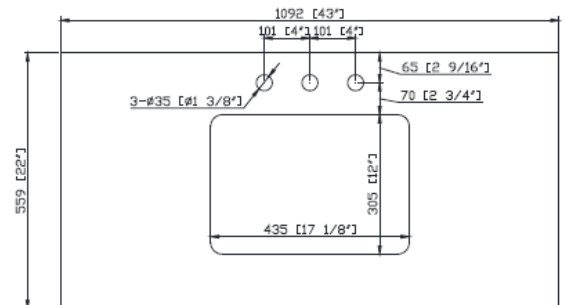

VANITY TECHNICAL SPECIFICATIONS

Height	35 in
Width	43 in
Depth	22 in
Weight	188 pounds
Faucet Hole Opening	8 in Widespread
Included	CUM20WT-R Lavatory Sink, Vanity top, Cabinet Hardware and Backsplash

AVAILABLE FINISHES:

43" Single Bowl Bathroom Vanity with Top and Lavatory Sink

Product Specifications

PRODUCT DIAGRAMS

Front

Back

Side

Top

Contact your sales representative for more information or visit our website at luxartcollection.com

43" Single Bowl Bathroom Vanity with Top and Lavatory Sink

LUXART®

Product Specifications

PRODUCT DIAGRAMS

Top

Front

Side

Contact your sales representative for more information or visit our website at luxartcollection.com