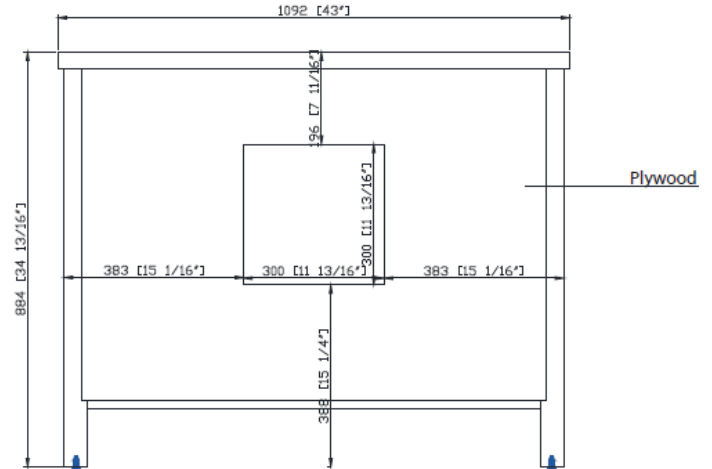

VANITY TECHNICAL SPECIFICATIONS

Height	35 in
Width	43 in
Depth	22 in
Weight	188 pounds
Faucet Hole Opening	8 in Widespread
Included	CUM20WT-R Lavatory Sink, Vanity top, Cabinet Hardware and Backsplash

AVAILABLE FINISHES:

43" Single Bowl Bathroom Vanity with Top and Lavatory Sink

Product Specifications

PRODUCT DIAGRAMS

Front

Back

Side

Top

Contact your sales representative for more information or visit our website at luxartcollection.com

43" Single Bowl Bathroom Vanity with Top and Lavatory Sink

LUXART®

Product Specifications

PRODUCT DIAGRAMS

Top

Front

Side

Contact your sales representative for more information or visit our website at luxartcollection.com