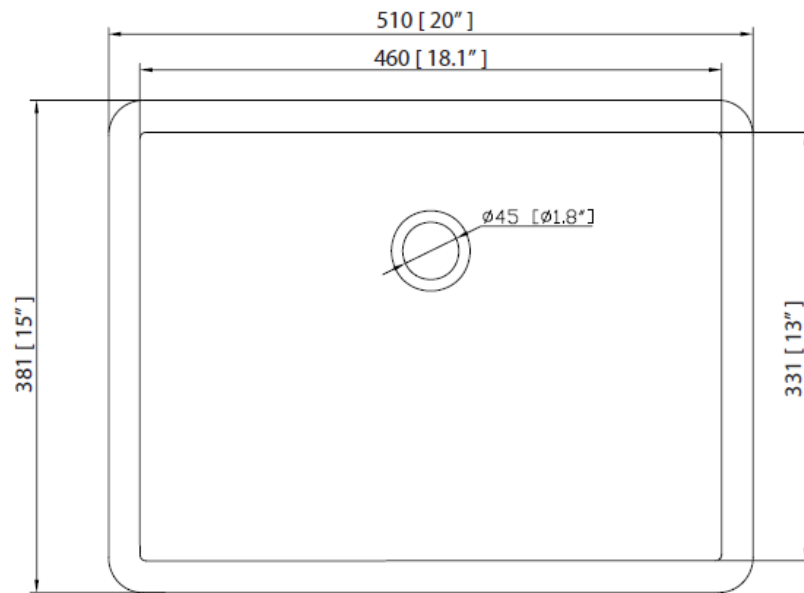

VANITY TECHNICAL SPECIFICATIONS

Height	35 in
Width	43 in
Depth	22 in
Weight	188 pounds
Faucet Hole Opening	8 in Widespread
Included	CUM20WT-R Lavatory Sink, Vanity top, Cabinet Hardware and Backsplash

AVAILABLE FINISHES:

43" Single Bowl Bathroom Vanity with Top and Lavatory Sink

Product Specifications

PRODUCT DIAGRAMS

Front

Back

Side

Top

Contact your sales representative for more information or visit our website at luxartcollection.com

43" Single Bowl Bathroom Vanity with Top and Lavatory Sink

LUXART®

Product Specifications

PRODUCT DIAGRAMS

Top

Front

Side

Contact your sales representative for more information or visit our website at luxartcollection.com