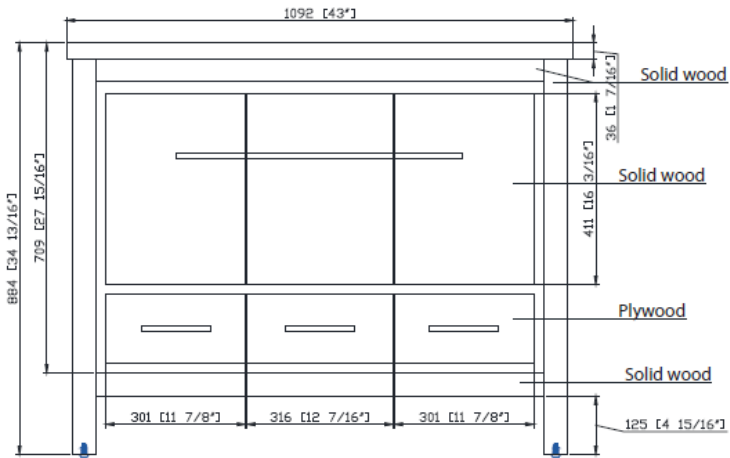

FEATURES

- Solid ash wood frame
- Plywood panels
- 2 soft-close doors
- 3 soft-close bottom drawers with dovetail joints
- 1 Pull out drawer with dovetail joints and removable trays (middle)
- Brushed nickel finish hardware
- Adjustable height levelers
- Pre-installed white engineered stone ½" thick countertop with 4" backsplash
- Vanity top pre-drilled for 8" widespread faucet
- Pre-Installed rectangular vitreous china undermount sink with 1.8" drain opening and overflow outlet
- Partially open back for easier plumbing installation

VANITY TECHNICAL SPECIFICATIONS

Height	35 in
Width	43 in
Depth	22 in
Weight	188 pounds
Faucet Hole Opening	8 in Widespread
Included	CUM20WT-R Lavatory Sink, Vanity top, Cabinet Hardware and Backsplash

AVAILABLE FINISHES:

43" Single Bowl Bathroom Vanity with Top and Lavatory Sink

Product Specifications

PRODUCT DIAGRAMS

Front

Back

Side

Top

Contact your sales representative for more information or visit our website at luxartcollection.com

43" Single Bowl Bathroom Vanity with Top and Lavatory Sink

LUXART®

Product Specifications

PRODUCT DIAGRAMS

Top

Front

Side

Contact your sales representative for more information or visit our website at luxartcollection.com