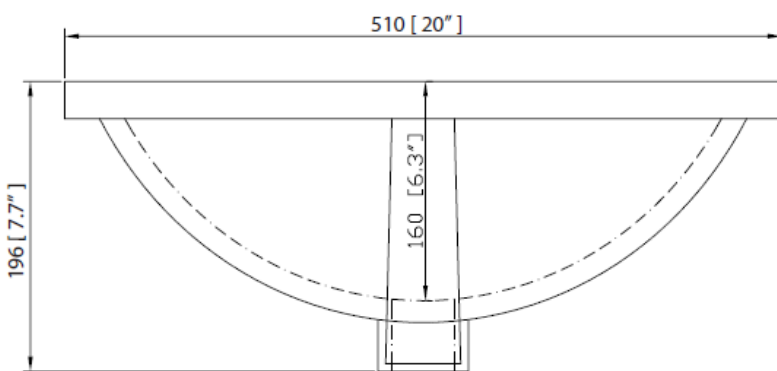

VANITY TECHNICAL SPECIFICATIONS

Height	35 in
Width	43 in
Depth	22 in
Weight	188 pounds
Faucet Hole Opening	8 in Widespread
Included	CUM20WT-R Lavatory Sink, Vanity top, Cabinet Hardware and Backsplash

AVAILABLE FINISHES:

43" Single Bowl Bathroom Vanity with Top and Lavatory Sink

Product Specifications

PRODUCT DIAGRAMS

Front

Back

Side

Top

Contact your sales representative for more information or visit our website at luxartcollection.com

43" Single Bowl Bathroom Vanity with Top and Lavatory Sink

LUXART®

Product Specifications

PRODUCT DIAGRAMS

Top

Front

Side

Contact your sales representative for more information or visit our website at luxartcollection.com