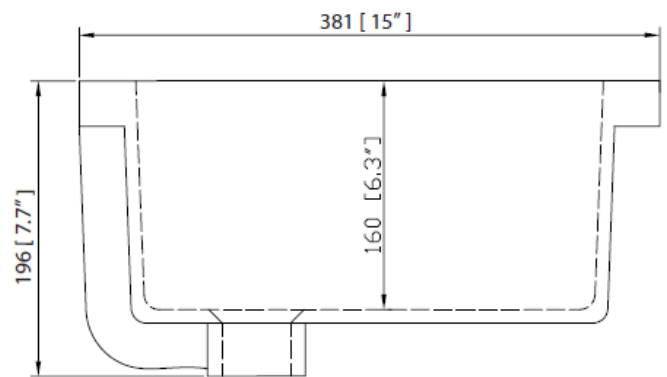

VANITY TECHNICAL SPECIFICATIONS

Height	35 in
Width	43 in
Depth	22 in
Weight	188 pounds
Faucet Hole Opening	8 in Widespread
Included	CUM20WT-R Lavatory Sink, Vanity top, Cabinet Hardware and Backsplash

AVAILABLE FINISHES:

43" Single Bowl Bathroom Vanity with Top and Lavatory Sink

Product Specifications

PRODUCT DIAGRAMS

Front

Back

Side

Top

Contact your sales representative for more information or visit our website at luxartcollection.com

43" Single Bowl Bathroom Vanity with Top and Lavatory Sink

LUXART®

Product Specifications

PRODUCT DIAGRAMS

Top

Front

Side

Contact your sales representative for more information or visit our website at luxartcollection.com