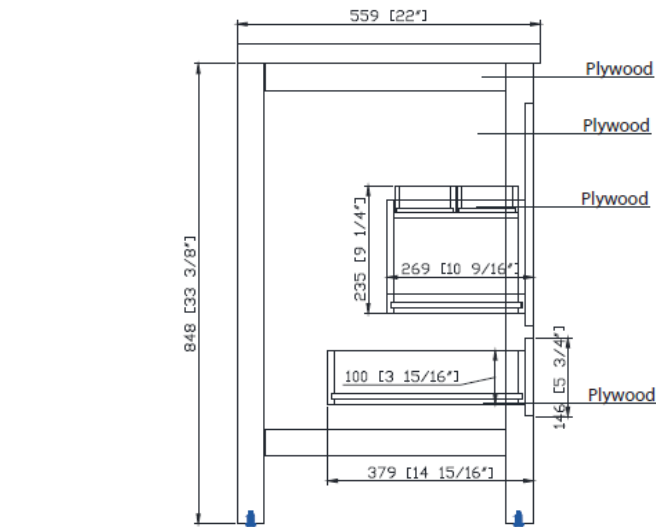

VANITY TECHNICAL SPECIFICATIONS

Height	35 in
Width	43 in
Depth	22 in
Weight	188 pounds
Faucet Hole Opening	8 in Widespread
Included	CUM20WT-R Lavatory Sink, Vanity top, Cabinet Hardware and Backsplash

AVAILABLE FINISHES:

43" Single Bowl Bathroom Vanity with Top and Lavatory Sink

Product Specifications

PRODUCT DIAGRAMS

Front

Back

Side

Top

Contact your sales representative for more information or visit our website at luxartcollection.com

43" Single Bowl Bathroom Vanity with Top and Lavatory Sink

LUXART®

Product Specifications

PRODUCT DIAGRAMS

Top

Front

Side

Contact your sales representative for more information or visit our website at luxartcollection.com