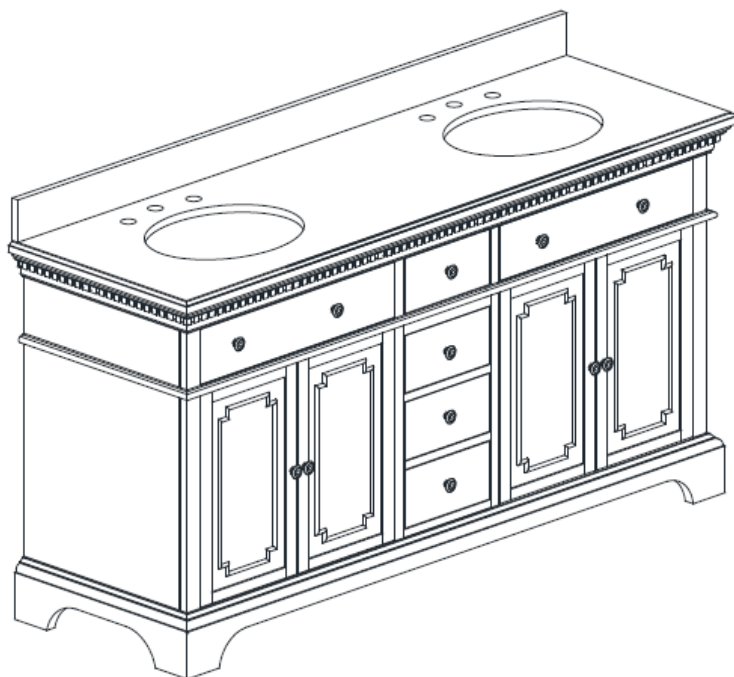

# 61" Double Bowl Bathroom Vanity with Top and Lavatory Sinks

LUXART.

## Product Specifications

The Andressa Classic Collection combines architectural classicism and gorgeous detailing, making it the perfect choice for those who desire a more traditional style as their bathroom foundation. The vanity boasts a lustrous French Gray or French White finish and rubbed bronze hardware. The cabinet's soft-close doors and drawers and solid wood frame testify to its quality construction.

## FEATURES

- Solid wood frame
- MDF panels
- 4 soft-close doors
- 3 soft-close drawers with dovetail joints
- 2 interior shelves
- Antique brass finish hardware
- Adjustable height levelers
- Pre-installed Carrera White marble ½" thick countertop with 4" backsplash
- Vanity top pre-drilled for two 8" widespread faucets
- 2 Pre-Installed ellipse vitreous china undermount sinks with 1.8" drain openings and overflow outlets
- Partially open back for easier plumbing installation

## VANITY TECHNICAL SPECIFICATIONS

|                     |                                                                       |
|---------------------|-----------------------------------------------------------------------|
| Height              | 35 in                                                                 |
| Width               | 61 in                                                                 |
| Depth               | 22 in                                                                 |
| Weight              | 274 pounds                                                            |
| Faucet Hole Opening | 8 in Widespread                                                       |
| Included            | 2 CUM18WT Lavatory Sinks, Vanity top, Cabinet Hardware and Backsplash |