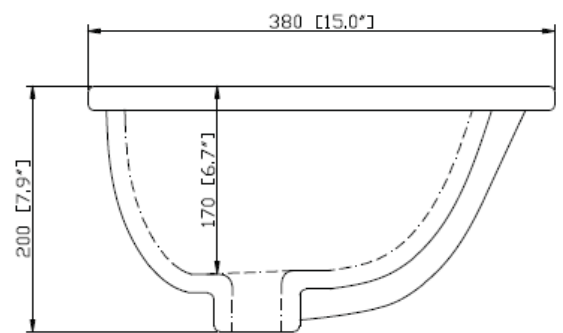

61" Double Bowl Bathroom Vanity with Top and Lavatory Sinks

LUXART.

Product Specifications

PRODUCT DIAGRAMS

Contact your sales representative for more information or visit our website at luxartcollection.com