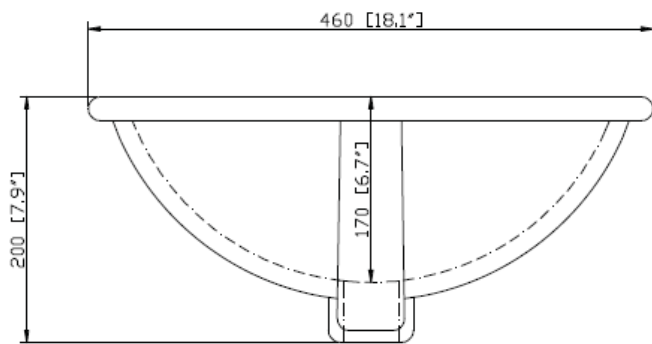

61" Double Bowl Bathroom Vanity with Top and Lavatory Sinks

LUXART.

Product Specifications

PRODUCT DIAGRAMS

Contact your sales representative for more information or visit our website at luxartcollection.com