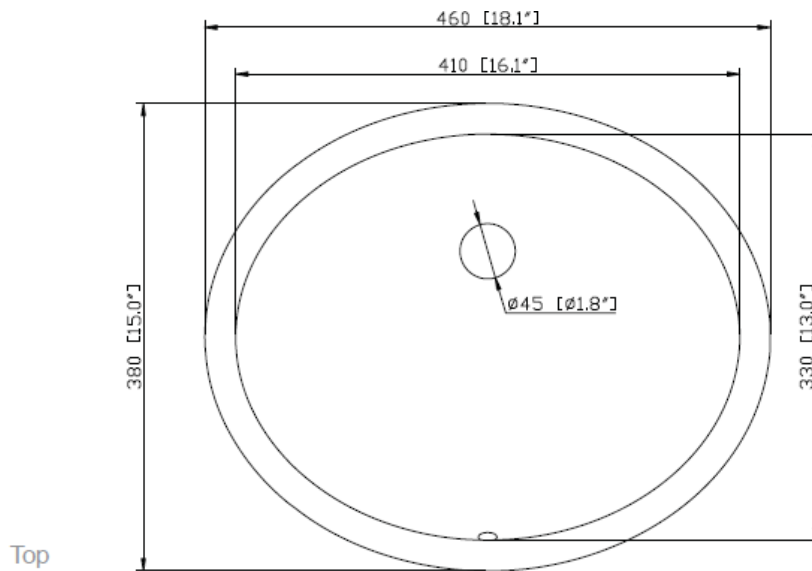

61" Double Bowl Bathroom Vanity with Top and Lavatory Sinks

LUXART.

Product Specifications

PRODUCT DIAGRAMS

Contact your sales representative for more information or visit our website at luxartcollection.com