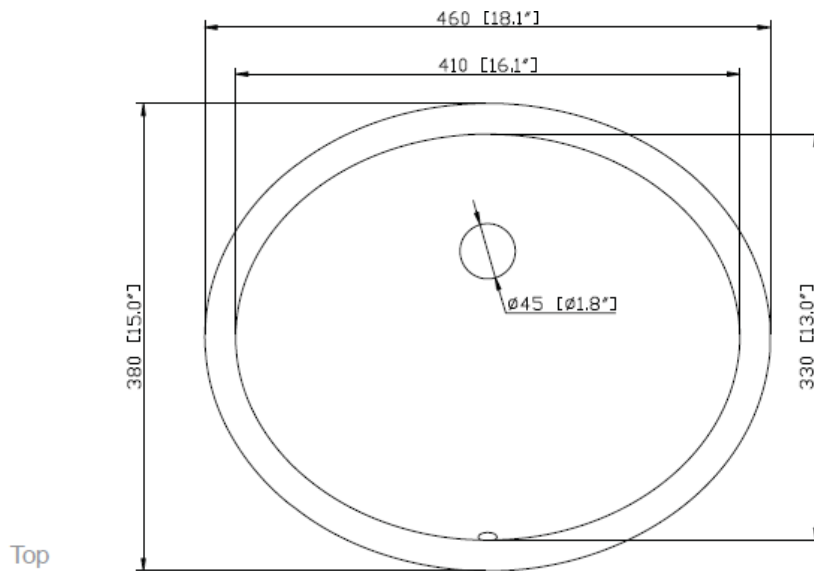

LXVANITYAC49FG *shown above*
Faucet not included

VANITY TECHNICAL SPECIFICATIONS

Height	35 in
Width	49 in
Depth	22 in
Weight	220 pounds
Faucet Hole Opening	8 in Widespread
Included	CUM18WT Lavatory Sink, Vanity top, Cabinet Hardware and Backsplash

49" Single Bowl Bathroom Vanity with Top and Lavatory Sink

LUXART.

Product Specifications

PRODUCT DIAGRAMS

Contact your sales representative for more information or visit our website at luxartcollection.com