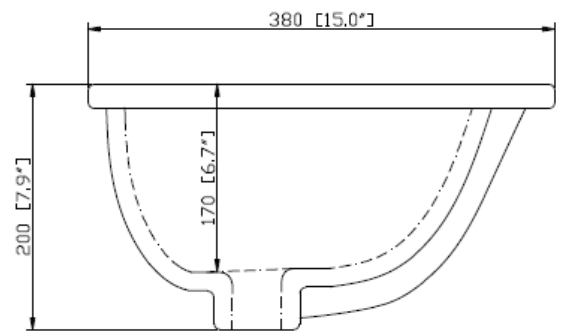

LXVANITYAC49FG *shown above*
Faucet not included

VANITY TECHNICAL SPECIFICATIONS

Height	35 in
Width	49 in
Depth	22 in
Weight	220 pounds
Faucet Hole Opening	8 in Widespread
Included	CUM18WT Lavatory Sink, Vanity top, Cabinet Hardware and Backsplash

49" Single Bowl Bathroom Vanity with Top and Lavatory Sink

LUXART.

Product Specifications

PRODUCT DIAGRAMS

Contact your sales representative for more information or visit our website at luxartcollection.com