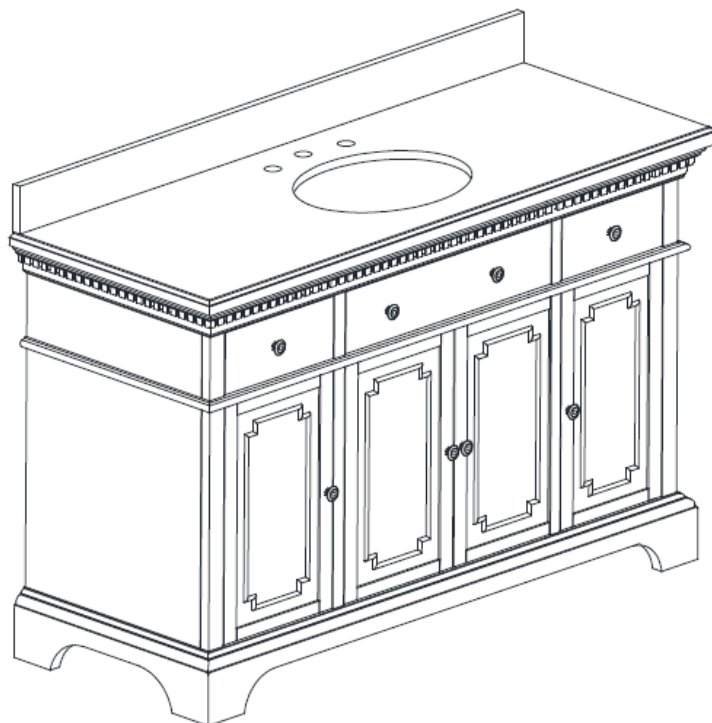

49" Single Bowl Bathroom Vanity with Top and Lavatory Sink

LUXART.

Product Specifications

andressa[®]

CLASSIC

The Andressa Classic Collection combines architectural classicism and gorgeous detailing, making it the perfect choice for those who desire a more traditional style as their bathroom foundation. The vanity boasts a lustrous French Gray or French White finish and rubbed bronze hardware. The cabinet's soft-close doors and drawers and solid wood frame testify to its quality construction.

FEATURES

- Solid wood frame
- MDF panels
- 4 soft-close doors
- 2 soft-close drawers with dovetail joints
- 3 interior shelves
- Antique brass finish hardware
- Adjustable height levelers
- Pre-installed Carrera White marble ½" thick countertop with 4" backsplash
- Vanity top pre-drilled for 8" widespread faucet
- Pre-Installed ellipse vitreous china undermount sink with 1.8" drain opening and overflow outlet
- Partially open back for easier plumbing installation

LXVANITYAC49FG *shown above*
Faucet not included

VANITY TECHNICAL SPECIFICATIONS

Height	35 in
Width	49 in
Depth	22 in
Weight	220 pounds
Faucet Hole Opening	8 in Widespread
Included	CUM18WT Lavatory Sink, Vanity top, Cabinet Hardware and Backsplash

49" Single Bowl Bathroom Vanity with Top and Lavatory Sink

LUXART.

Product Specifications

PRODUCT DIAGRAMS

Contact your sales representative for more information or visit our website at luxartcollection.com