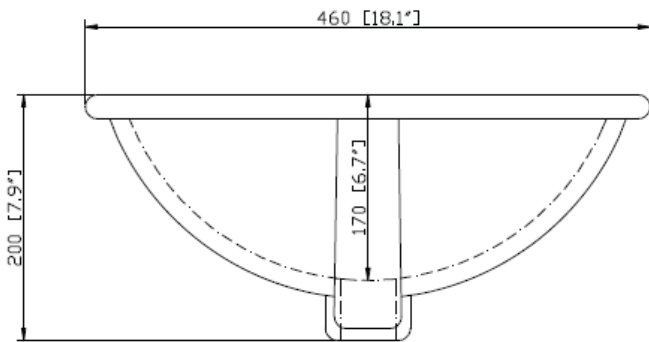

LXVANITYAC49FG *shown above*
Faucet not included

VANITY TECHNICAL SPECIFICATIONS

Height	35 in
Width	49 in
Depth	22 in
Weight	220 pounds
Faucet Hole Opening	8 in Widespread
Included	CUM18WT Lavatory Sink, Vanity top, Cabinet Hardware and Backsplash

49" Single Bowl Bathroom Vanity with Top and Lavatory Sink

LUXART.

Product Specifications

PRODUCT DIAGRAMS

Contact your sales representative for more information or visit our website at luxartcollection.com