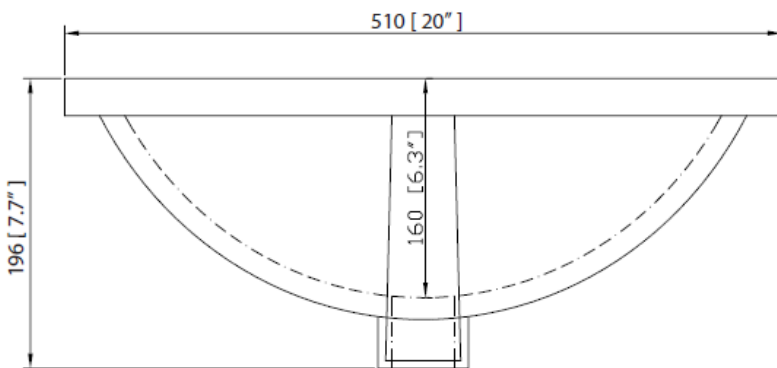

61" Single Bowl Bathroom Vanity with Top and Lavatory Sink

LUXART®

Product Specifications

PRODUCT DIAGRAMS

Top

Front

Side

Contact your sales representative for more information or visit our website at luxartcollection.com