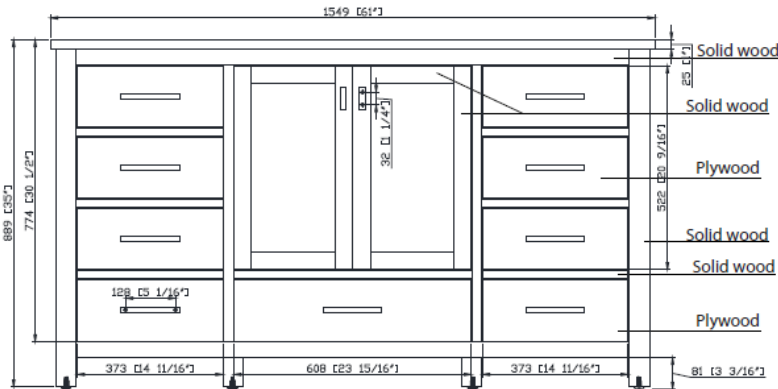

61" Single Bowl Bathroom Vanity with Top and Lavatory Sink

Product Specifications

PRODUCT DIAGRAMS

Front