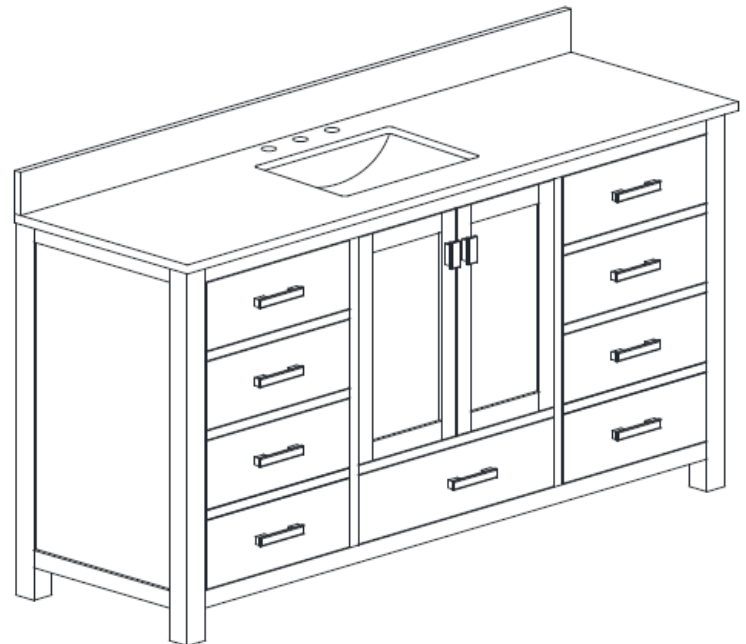

# 61" Single Bowl Bathroom Vanity with Top and Lavatory Sink

LUXART®

## Product Specifications

The Andressa Modern Collection embraces simple clean design in two striking finishes, accented by brushed nickel hardware. Featuring solid poplar wood and veneer construction, soft-close drawer glides, the Andressa Modern Collection blends quality, style, and versatility.

## FEATURES

- Solid poplar wood frame
- Plywood panels
- 2 soft-close doors
- 7 soft-close drawers with dovetail joints
- Brushed nickel finish hardware
- Adjustable height levelers
- Pre-installed Carrera White marble ½" thick countertop with 4" backsplash
- Vanity top pre-drilled for 8" widespread faucet
- Pre-Installed rectangular vitreous china undermount sink with 1.8" drain opening and overflow outlet
- Partially open back for easier plumbing installation

## VANITY TECHNICAL SPECIFICATIONS

Height	35 in
Width	61 in
Depth	22 in
Weight	275 pounds
Faucet Hole Opening	8 in Widespread
Included	CUM20WT-R Lavatory Sink, Vanity top, Cabinet Hardware and Backsplash