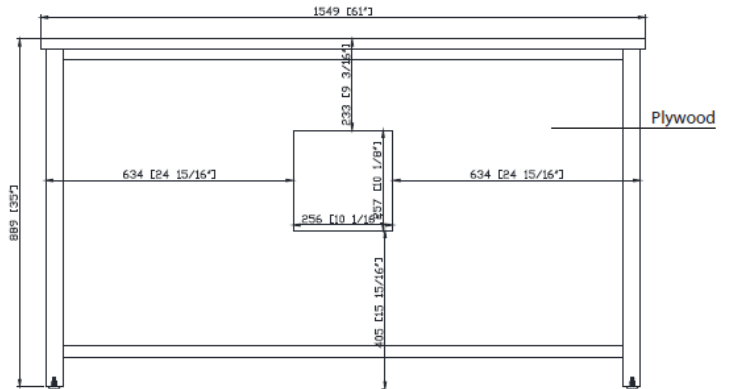

61" Single Bowl Bathroom Vanity with Top and Lavatory Sink

Product Specifications

PRODUCT DIAGRAMS

Front

Back

Side

Top

Contact your sales representative for more information or visit our website at luxartcollection.com