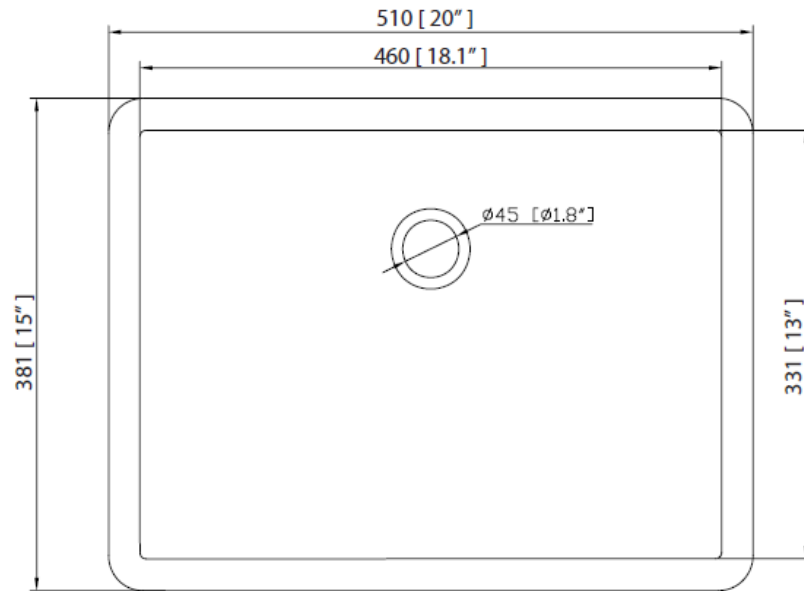

61" Single Bowl Bathroom Vanity with Top and Lavatory Sink

LUXART®

Product Specifications

PRODUCT DIAGRAMS

Top