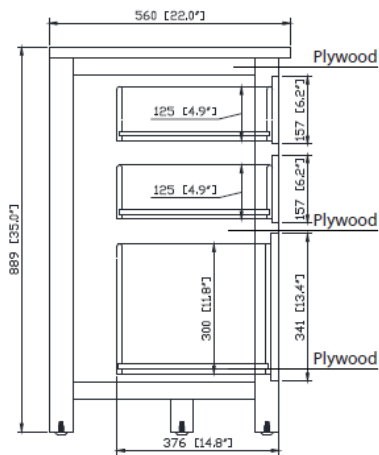

61" Single Bowl Bathroom Vanity with Top and Lavatory Sink

Product Specifications

PRODUCT DIAGRAMS

Front

Back

Side

Top

Contact your sales representative for more information or visit our website at luxartcollection.com