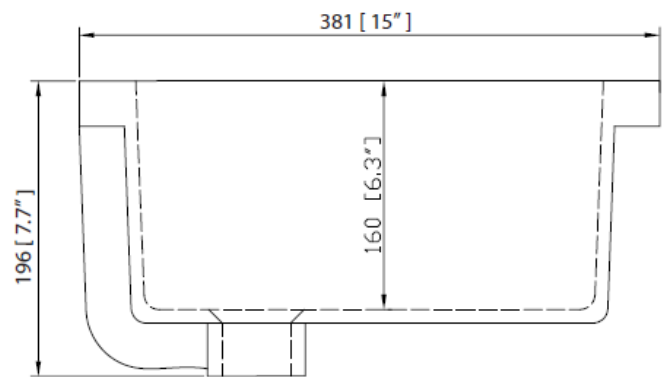

Side

Contact your sales representative for more information or visit our website at luxartcollection.com