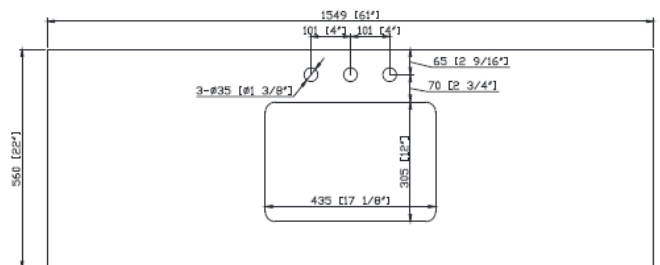

Top

Contact your sales representative for more information or visit our website at luxartcollection.com